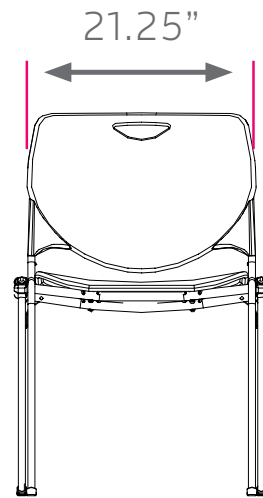

uxl stack chair

model #: XL183P_P_

uxl 18" stack chair with glides

DIMENSIONS + FREIGHT:

* product is UPSable.

		A	B	C	D			
MODEL #	SHELL (H")	D"	W"	H"	H"	F.C.	CUBE	WEIGHT
XL183P_P_ poly seat	A (18")	24.9	21.25	18	31.5	125		14 lbs.
XL183F_P_ fabric seat	A (18")	24.9	21.25	18	31.5	125		14 lbs.

MATERIALS:

The **CHAIR FRAME** is made from 0.59" x 1.18" x 14 AWG oval shaped cold rolled steel tube and 0.75" diameter x 14 AWG thick round steel tube fully welded and with a powdercoat paint finish.