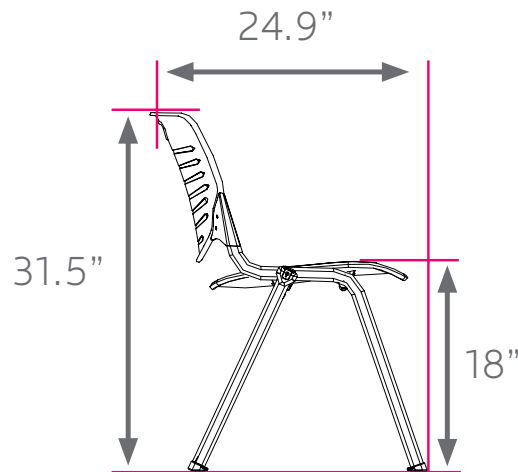

uxl stack chair

model #: XL183P_P_

uxl 18" stack chair with glides

DIMENSIONS + FREIGHT:

* product is UPSable.

		A	B	C	D			
MODEL #	SHELL (H")	D"	W"	H"	H"	F.C.	CUBE	WEIGHT
XL183P_P_ poly seat	A (18")	24.9	21.25	18	31.5	125		14 lbs.
XL183F_P_ fabric seat	A (18")	24.9	21.25	18	31.5	125		14 lbs.

OVERVIEW:

The UXL line of seating is highly customizable with over 17 mix and match seat and seat back colors. The UXL Chair also has options such as casters, glides, attachable book baskets and a variety of sizing options. The UXL Chair also can be 'ganged' together with our attachable frames. For a more spacious 'ganged' option, we offer a 'Long Ganging Device' that also attaches UXL Chairs in a neat, organized row.

MATERIALS:

The **CHAIR FRAME** is made from 0.59" x 1.18" x 14 AWG oval shaped cold rolled steel tube and 0.75" diameter x 14 AWG thick round steel tube fully welded and with a powdercoat paint finish.