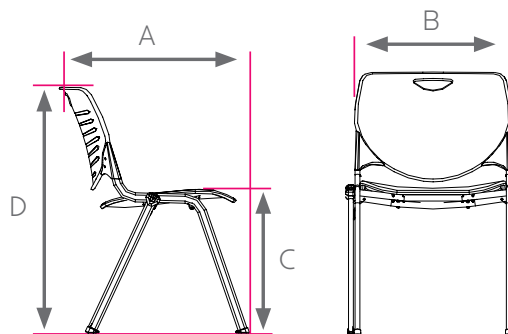

uxl stack chair

model #: XL183P_P_, XL163P_P_, XL143P_P_

uxl stack chair with glides
14"h, 16"h and 18"h

OVERVIEW:

The UXL line of seating is highly customizable with over 17 mix and match seat and seat back colors. The UXL Chair also has options such as casters, glides, attachable book baskets and a variety of sizing options. The UXL Chair also can be 'ganged' together with our attachable frames. For a more spacious 'ganged' option, we offer a 'Long Ganging Device' that also attaches UXL Chairs in a neat, organized row.

MATERIALS:

The **CHAIR FRAME** is made from 0.59" x 1.18" x 14 AWG oval shaped cold rolled steel tube and 0.75" diameter x 14 AWG thick round steel tube fully welded and with a powdercoat paint finish.

The **BACKREST AND SEAT** are made from 100% virgin polypropylene material with high impact strength. The backrest is supported with a metal bar insert that provides very strong support.

OPTIONS & ACCESSORIES:

Add a **LEFT & RIGHT ARMS** to 18"h UXL Stack Chairs for a pair of platinum padded arm rests to maximize comfort on your UXL Chair.

Left & Right Arms, add 'LR' to end.
XL183P_P_LR (18" ONLY)

Add a **FABRIC SEAT** to 18"h UXL Stack Chairs for a comfortable cushioned seat, with a soft feel.

Fabric Seat, replace 1st P with F.
XL183F_P_ (18" ONLY)

MODEL #	
17580	uxl stack chair felt glide set
77930 PLT	uxl chair book basket
70861	stack chair long ganging device

* product is UPSable.

DIMENSIONS + FREIGHT:

		A	B	C	D			
MODEL #	SHELL (H")	D"	W"	H"	H"	F.C.	CUBE	WEIGHT
XL183P_P_	A (18")	24.9	21.25	18	31.5	125		14 lbs.
XL163P_P_	B (16")	20.9	17.25	16	28.4	125		13 lbs.
XL143P_P_	B (14")	20.9	17.25	14	26.6	125		12 lbs.
	fabric seat (18"h only)							
XL183F_P_	A (18")	24.9	21.25	18	31.5	125		14 lbs.

UXL SEAT & BACK COLOR CHOICE Seat Color Choice for 1st   Choose 1 letter Back Color Choice for 2nd   Choose 1 letter **FRAME**

- Apple **A**
- Burgundy **D**
- Chocolate **Q**
- Fuchsia **G**
- Navy **I**
- Red **L**
- Black **B**
- Cerulean **S**
- Clementine **E**
- Mint **H**
- Persian Blue **J**
- White* **M**
- Blueberry **C**
- Charcoal* **R**
- Forest Green **F**
- Mocha **T**
- Purple **K**
- Yellow **N**
- Platinum

* White and Charcoal available in poly only. Charcoal in 18" only.