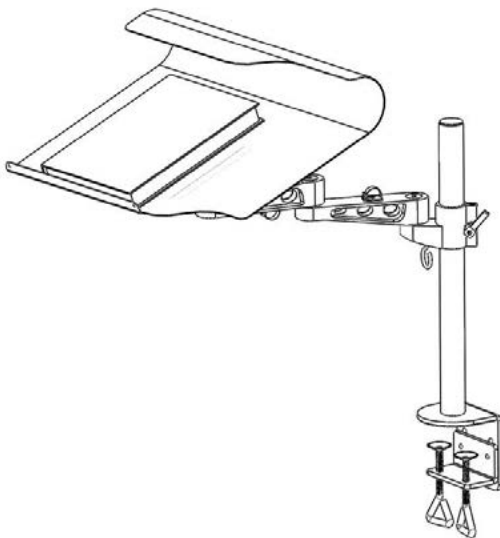

CURL TOP LECTERN COLOR CHOICE

- APPLE
- BLACK
- BLUEBERRY
- BURGUNDY
- CERULEAN
- CHAMPAGNE
- CHOCOLATE
- CLEMENTINE
- FOREST GREEN
- FUCHSIA
- MINT
- MOCHA
- NAVY
- PERSIAN BLUE
- PURPLE
- RED
- YELLOW
- PLATINUM