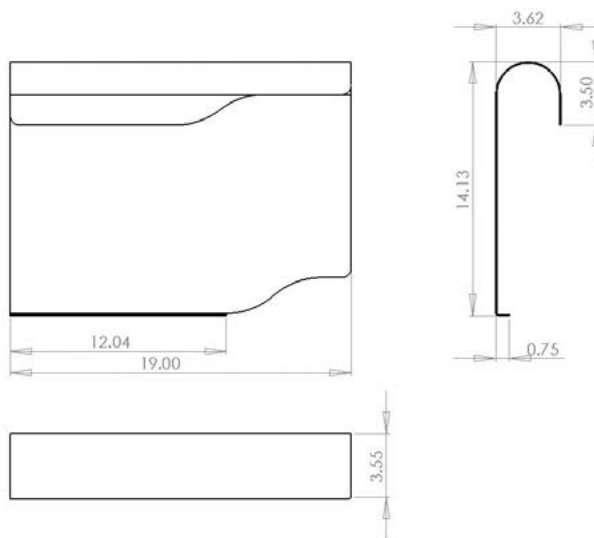

CURL TOP LECTERN COLOR CHOICE

- APPLE
- BLACK
- BLUEBERRY
- BURGUNDY
- CERULEAN
- CHAMPAGNE
- CHOCOLATE
- CLEMENTINE
- FOREST GREEN
- FUCHSIA
- MINT
- MOCHA
- NAVY
- PERSIAN BLUE
- PURPLE
- RED
- YELLOW
- PLATINUM