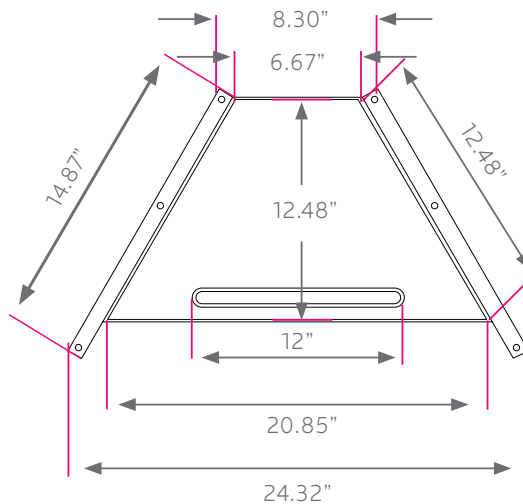

solid steel bookbox

model #: 17015

Huddle-6 Student Desk, Model 01265. Shown with optional Steel Bookbox, Model #17015

OVERVIEW:

The Smith System solid steel bookbox is an easy way to add storage space for books, supplies, even laptops, to many student desks. The bookbox is available in a durable black or platinum powder coat paint finish.

All welded **18-gauge steel** construction provides sturdy support for books and supplies under the work surface. The solid steel box attaches with 4 screws on the underside of applicable Smith System™ student desks.

DIMENSIONS:

MODEL #	D"	W"	H"	F.C.	CUBE	WEIGHT
17015	13"	22"	4"	70	0.5	6 lbs.
carton	22"	22"	9"	shipping weight 8 lbs.		

bookbox COMPATABILITY

HUDDLE SERIES

Huddle - 6	#01265
* only Huddle - 6 #01265	

frame COLORS