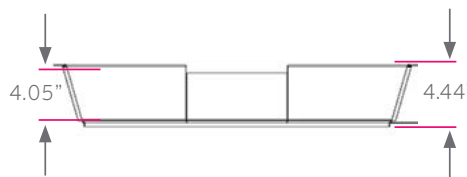

solid steel bookbox

model #: 17015

Huddle-6 Student Desk, Model 01265. Shown with optional Steel Bookbox, Model #17015

OVERVIEW:

The Smith System solid steel bookbox is an easy way to add storage space for books, supplies, even laptops, to many student desks. The bookbox is available in a durable black or platinum powder coat paint finish.

All welded **18-gauge steel** construction provides sturdy support for books and supplies under the work surface. The solid steel box attaches with 4 screws on the underside of applicable Smith System™ student desks.

DIMENSIONS:

MODEL #	D"	W"	H"	F.C.	CUBE	WEIGHT
17015	13"	22"	4"	70	0.5	6 lbs.
carton	22"	22"	9"	shipping weight 8 lbs.		

bookbox COMPATABILITY

HUDDLE SERIES

Huddle - 6	#01265
* only Huddle - 6 #01265	

frame COLORS