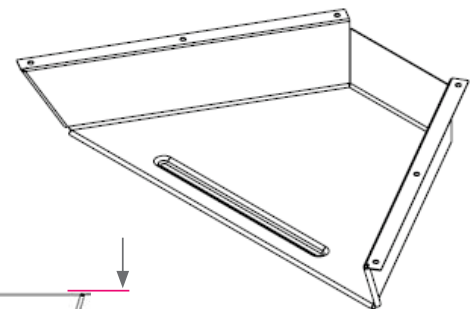

solid steel bookbox

model #: 17015

Huddle-6 Student Desk, Model 01265. Shown with optional Steel Bookbox, Model #17015

OVERVIEW:

The Smith System solid steel bookbox is an easy way to add storage space for books, supplies, even laptops, to many student desks. The bookbox is available in a durable black or platinum powder coat paint finish.

All welded **18-gauge steel** construction provides sturdy support for books and supplies under the work surface. The solid steel box attaches with 4 screws on the underside of applicable Smith System™ student desks.

DIMENSIONS:

MODEL #	D"	W"	H"	F.C.	CUBE	WEIGHT
17015	13"	22"	4"	70	0.5	6 lbs.
carton	22"	22"	9"	shipping weight 8 lbs.		

bookbox COMPATABILITY

HUDDLE SERIES

Huddle - 6	#01265
* only Huddle - 6 #01265	

frame COLORS