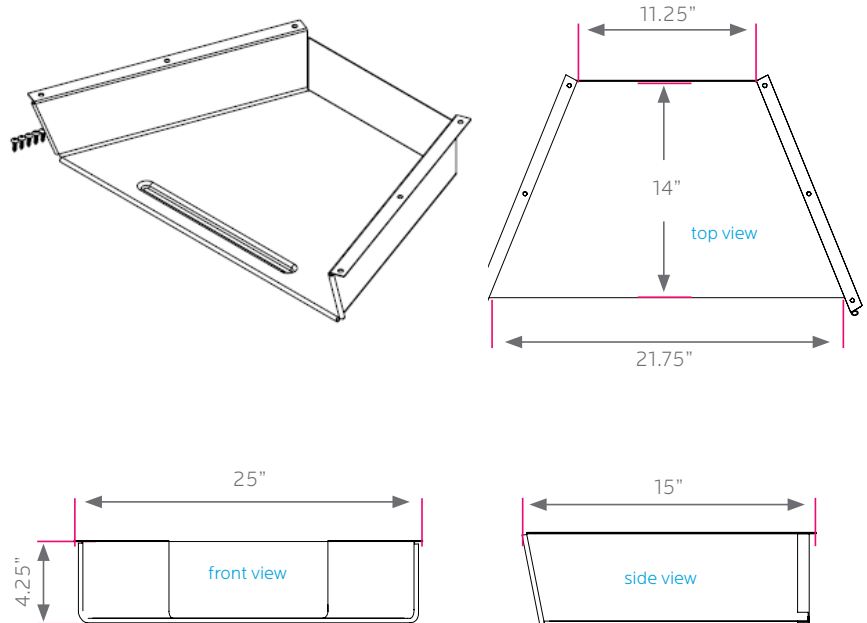

solid steel bookbox

model #: 17016

*Arc-8 Student Desk, Model 01351.
Shown with optional Steel Bookbox,
Model #17016*

OVERVIEW:

The Smith System solid steel bookbox is an easy way to add storage space for books, supplies, even laptops, to many student desks. The bookbox is available in a durable black or platinum powder coat paint finish.

All welded **18-gauge steel** construction provides sturdy support for books and supplies under the work surface. The solid steel box attaches with 4 screws on the underside of applicable Smith System™ student desks.

DIMENSIONS:

MODEL #	D"	W"	H"	F.C.	CUBE	WEIGHT
17016	14"	25"	4.25"	70	0.5	6 lbs.
carton	20.5"	27.75"	7"	shipping weight 8 lbs.		

bookbox COMPATABILITY

Huddle Series

Huddle - 8	#01266
Huddle - 8LS	#01267

ARC Series