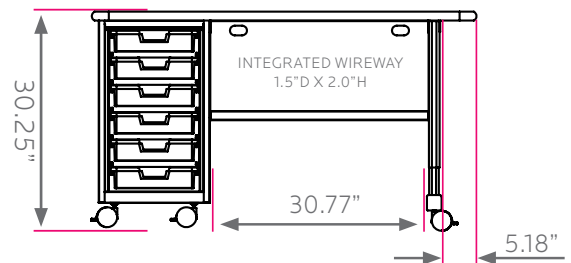

cascade teacher desk

model #: 26150

rectangle, single ped cabinet, left-hand

DIMENSIONS + FREIGHT:

MODEL #	D"	W"	H"	F.C.	CUBE	WEIGHT
26150	24"	54"	30.25"	70		122 lbs.
carton #1	25"	63"	3"	shipping weight		182 lbs.
carton #2	16.5"	21.5"	27"			

OVERVIEW:

The Cascade Teacher Desk offers a stable, mobile and versatile workspace with integrated wireway and modesty panel plus the unique capabilities of Cascade storage. It offers a scalable solution for organization, storage and distribution of learning materials.

The 1 1/4" thick **WORK SURFACE** consists of a 45 lb. density particle board core with a .030" high-pressure laminated surface and a .020" melamine backer sheet. The edge of the work surface features a bumper edge molding (choices listed below) that is mechanically fastened every 6 to 8 inches to assure a long lasting fit.

The **PEDESTAL** is constructed of fully welded 20 gauge steel components and comes standard with 3" plate casters. Each plate caster takes 4 machine screws to fasten to the ped. The single **TOTE PEDESTAL** is configured with (6) 3" translucent totes on the left-hand side of the desk. The leg is 1 5/8" x 10" double wall panel of 12-,14- and 18-gauge steel with rounded edges and a 16-gauge steel tube 1 3/4" x 2" base. The 18-gauge steel modesty panel is mechanically fastened to the pedestals and to the laminated top.

CASCADE TEACHER TOP & EDGE PROFILE

1 1/4" TOP

FRAME

- BLACK
- PLATINUM

EDGE CHOICES

- APPLE
- CHAMPAGNE
- FUCHSIA
- PURPLE
- BLACK
- CHARCOAL
- MINT
- RED
- BLUEBERRY
- CHOCOLATE
- MOCHA
- WHITE
- BURGUNDY
- CLEMENTINE
- NAVY
- YELLOW
- CERULEAN
- FOREST GREEN
- PERSIAN BLUE
- PLATINUM
- ORANGE

LAMINATE CHOICES

- AMBER CHERRY
- GOLDEN OAK
- PEWTER MESH
- ASIAN NIGHT
- GREY MESH
- TAN ECHO
- BLOND ECHO
- GREY NEBULA
- WILD CHERRY
- FUSION MAPLE
- NEW AGE OAK

*see catalog for all optional parts & accessories.