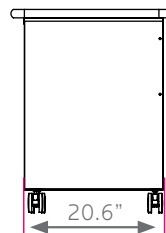

cascade teacher desk

model #: 26150

rectangle, single ped cabinet, left-hand

DIMENSIONS + FREIGHT:

MODEL #	D"	W"	H"	F.C.	CUBE	WEIGHT
26150	24"	54"	30.25"	70		122 lbs.
carton #1	25"	63"	3"	shipping weight		182 lbs.
carton #2	16.5"	21.5"	27"			

OVERVIEW:

The Cascade Teacher Desk offers a stable, mobile and versatile workspace with integrated wireway and modesty panel plus the unique capabilities of Cascade storage. It offers a scalable solution for organization, storage and distribution of learning materials.

The 1 1/4" thick **WORK SURFACE** consists of a 45 lb. density particle board core with a .030" high-pressure laminated surface and a .020" melamine backer sheet. The edge of the work surface features a bumper edge molding (choices listed below) that is mechanically fastened every 6 to 8 inches to assure a long lasting fit.

The **PEDESTAL** is constructed of fully welded 20 gauge steel components and comes standard with 3" plate casters. Each plate caster takes 4 machine screws to fasten to the ped. The single **TOTE PEDESTAL** is configured with (6) 3" translucent totes on the left-hand side of the desk. The leg is 1 5/8" x 10" double wall panel of 12-,14- and 18-gauge steel with rounded edges and a 16-gauge steel tube 1 3/4" x 2" base. The 18-gauge steel modesty panel is mechanically fastened to the pedestals and to the laminated top.

CASCADE TEACHER TOP & EDGE PROFILE

1 1/4" TOP

FRAME

- BLACK
- PLATINUM

EDGE CHOICES

- APPLE
- CHAMPAGNE
- FUCHSIA
- PURPLE
- BLACK
- CHARCOAL
- MINT
- RED
- BLUEBERRY
- CHOCOLATE
- MOCHA
- WHITE
- BURGUNDY
- CLEMENTINE
- NAVY
- YELLOW
- CERULEAN
- FOREST GREEN
- PERSIAN BLUE
- PLATINUM
- ORANGE

LAMINATE CHOICES

- AMBER CHERRY
- GOLDEN OAK
- PEWTER MESH
- ASIAN NIGHT
- GREY MESH
- TAN ECHO
- BLOND ECHO
- GREY NEBULA
- WILD CHERRY
- FUSION MAPLE
- NEW AGE OAK

*see catalog for all optional parts & accessories.