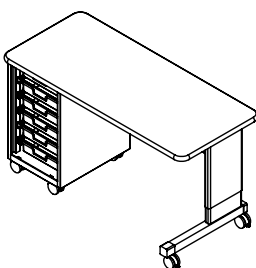

cascade teacher desk

model #: 26150

rectangle, single ped cabinet, left-hand

DIMENSIONS + FREIGHT:

MODEL #	D"	W"	H"	F.C.	CUBE	WEIGHT
26150	24"	54"	30.25"	70		122 lbs.
carton #1	25"	63"	3"	shipping weight		182 lbs.
carton #2	16.5"	21.5"	27"			

OVERVIEW:

The Cascade Teacher Desk offers a stable, mobile and versatile workspace with integrated wireway and modesty panel plus the unique capabilities of Cascade storage. It offers a scalable solution for organization, storage and distribution of learning materials.

The 1 1/4" thick **WORK SURFACE** consists of a 45 lb. density particle board core with a .030" high-pressure laminated surface and a .020" melamine backer sheet. The edge of the work surface features a bumper edge molding (choices listed below) that is mechanically fastened every 6 to 8 inches to assure a long lasting fit.

The **PEDESTAL** is constructed of fully welded 20 gauge steel components and comes standard with 3" plate casters. Each plate caster takes 4 machine screws to fasten to the ped. The single **TOTE PEDESTAL** is configured with (6) 3" translucent totes on the left-hand side of the desk. The leg is 1 5/8" x 10" double wall panel of 12-,14- and 18-gauge steel with rounded edges and a 16-gauge steel tube 1 3/4" x 2" base. The 18-gauge steel modesty panel is mechanically fastened to the pedestals and to the laminated top.

CASCADE TEACHER TOP & EDGE PROFILE

1 1/4" TOP

FRAME

- BLACK
- PLATINUM

EDGE CHOICES

- APPLE
- CHAMPAGNE
- FUCHSIA
- PURPLE
- BLACK
- CHARCOAL
- MINT
- RED
- BLUEBERRY
- CHOCOLATE
- MOCHA
- WHITE
- BURGUNDY
- CLEMENTINE
- NAVY
- YELLOW
- CERULEAN
- FOREST GREEN
- PERSIAN BLUE
- PLATINUM
- ORANGE

LAMINATE CHOICES

- AMBER CHERRY
- GOLDEN OAK
- PEWTER MESH
- ASIAN NIGHT
- GREY MESH
- TAN ECHO
- BLOND ECHO
- GREY NEBULA
- WILD CHERRY
- FUSION MAPLE
- NEW AGE OAK

*see catalog for all optional parts & accessories.