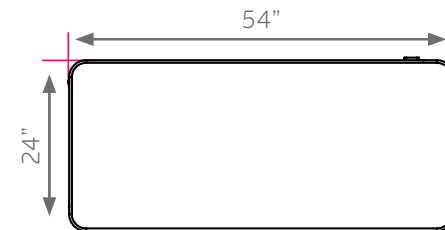

cascade teacher desk

model #: 26150

rectangle, single ped cabinet, left-hand

DIMENSIONS + FREIGHT:

MODEL #	D"	W"	H"	F.C.	CUBE	WEIGHT
26150	24"	54"	30.25"	70		122 lbs.
carton #1	25"	63"	3"	shipping weight		182 lbs.
carton #2	16.5"	21.5"	27"			

OVERVIEW:

The Cascade Teacher Desk offers a stable, mobile and versatile workspace with integrated wireway and modesty panel plus the unique capabilities of Cascade storage. It offers a scalable solution for organization, storage and distribution of learning materials.

The 1 1/4" thick **WORK SURFACE** consists of a 45 lb. density particle board core with a .030" high-pressure laminated surface and a .020" melamine backer sheet. The edge of the work surface features a bumper edge molding (choices listed below) that is mechanically fastened every 6 to 8 inches to assure a long lasting fit.

The **PEDESTAL** is constructed of fully welded 20 gauge steel components and comes standard with 3" plate casters. Each plate caster takes 4 machine screws to fasten to the ped. The single **TOTE PEDESTAL** is configured with (6) 3" translucent totes on the left-hand side of the desk. The leg is 1 5/8" x 10" double wall panel of 12-,14- and 18-gauge steel with rounded edges and a 16-gauge steel tube 1 3/4" x 2" base. The 18-gauge steel modesty panel is mechanically fastened to the pedestals and to the laminated top.

CASCADE TEACHER TOP & EDGE PROFILE

1 1/4" TOP

FRAME

- BLACK
- PLATINUM

EDGE CHOICES

- APPLE
- CHAMPAGNE
- FUCHSIA
- PURPLE
- BLACK
- CHARCOAL
- MINT
- RED
- BLUEBERRY
- CHOCOLATE
- MOCHA
- WHITE
- BURGUNDY
- CLEMENTINE
- NAVY
- YELLOW
- CERULEAN
- FOREST GREEN
- PERSIAN BLUE
- PLATINUM
- ORANGE

LAMINATE CHOICES

- AMBER CHERRY
- GOLDEN OAK
- PEWTER MESH
- ASIAN NIGHT
- GREY MESH
- TAN ECHO
- BLOND ECHO
- GREY NEBULA
- WILD CHERRY
- FUSION MAPLE
- NEW AGE OAK

*see catalog for all optional parts & accessories.