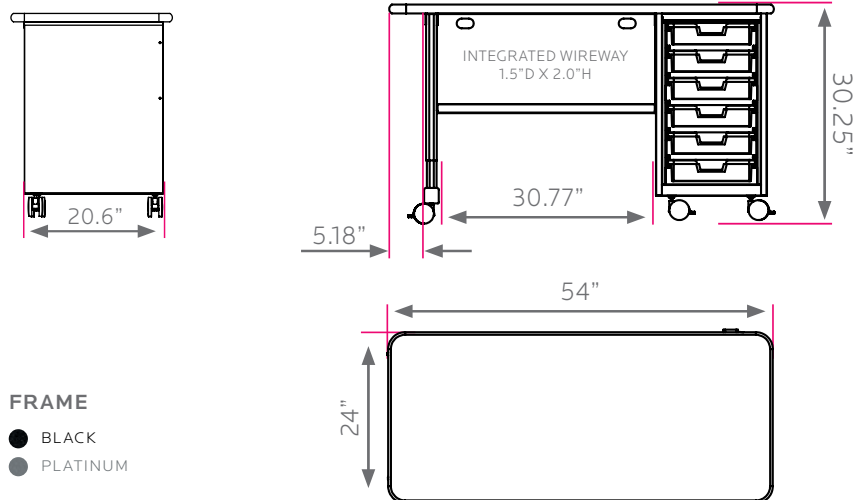

cascade teacher desk

model #: 26151

rectangle, single ped cabinet, right-hand

DIMENSIONS + FREIGHT:

MODEL #	D"	W"	H"	F.C.	CUBE	WEIGHT
26151	24"	54"	30.25"	70		122 lbs.
carton #1	25"	63"	3"	shipping weight		182 lbs.
carton #2	16.5"	21.5"	27"			

OVERVIEW:

The Cascade Teacher Desk offers a stable, mobile and versatile workspace with integrated wireway and modesty panel plus the unique capabilities of Cascade storage. It offers a scalable solution for organization, storage and distribution of learning materials.

The 1 1/4" thick **WORK SURFACE** consists of a 45 lb. density particle board core with a .030" high-pressure laminated surface and a .020" melamine backer sheet. The edge of the work surface features a bumper edge molding (choices listed below) that is mechanically fastened every 6 to 8 inches to assure a long lasting fit.

The **PEDESTAL** is constructed of fully welded 20 gauge steel components and comes standard with 3" plate casters. Each plate caster takes 4 machine screws to fasten to the ped. The single **TOTE PEDESTAL** is configured with (6) 3" translucent totes on the right-hand side of the desk. The leg is 1 5/8" x 10" double wall panel of 12-, 14- and 18-gauge steel with rounded edges and a 16-gauge steel tube 1 3/4" x 2" base. The 18-gauge steel modesty panel is mechanically fastened to the pedestals and to the laminated top.

CASCADE TEACHER TOP & EDGE PROFILE

1 1/4" TOP

FRAME

- BLACK
- PLATINUM

EDGE CHOICES

- APPLE
- CHAMPAGNE
- FUCHSIA
- PURPLE
- BLACK
- CHARCOAL
- MINT
- RED
- BLUEBERRY
- CHOCOLATE
- MOCHA
- WHITE
- BURGUNDY
- CLEMENTINE
- NAVY
- YELLOW
- CERULEAN
- FOREST GREEN
- PERSIAN BLUE
- PLATINUM
- ORANGE

LAMINATE CHOICES

- AMBER CHERRY
- GOLDEN OAK
- PEWTER MESH
- ASIAN NIGHT
- GREY MESH
- TAN ECHO
- BLOND ECHO
- GREY NEBULA
- WILD CHERRY
- FUSION MAPLE
- NEW AGE OAK

*see catalog for all optional parts & accessories.