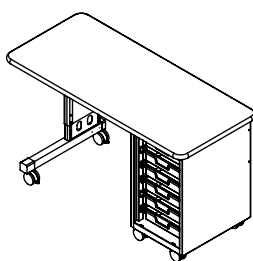

cascade teacher desk

model #: 26151

rectangle, single ped cabinet, right-hand

DIMENSIONS + FREIGHT:

MODEL #	D"	W"	H"	F.C.	CUBE	WEIGHT
26151	24"	54"	30.25"	70		122 lbs.
carton #1	25"	63"	3"	shipping weight		182 lbs.
carton #2	16.5"	21.5"	27"			

OVERVIEW:

The Cascade Teacher Desk offers a stable, mobile and versatile workspace with integrated wireway and modesty panel plus the unique capabilities of Cascade storage. It offers a scalable solution for organization, storage and distribution of learning materials.

The 1 1/4" thick **WORK SURFACE** consists of a 45 lb. density particle board core with a .030" high-pressure laminated surface and a .020" melamine backer sheet. The edge of the work surface features a bumper edge molding (choices listed below) that is mechanically fastened every 6 to 8 inches to assure a long lasting fit.

The **PEDESTAL** is constructed of fully welded 20 gauge steel components and comes standard with 3" plate casters. Each plate caster takes 4 machine screws to fasten to the ped. The single **TOTE PEDESTAL** is configured with (6) 3" translucent totes on the right-hand side of the desk. The leg is 1 5/8" x 10" double wall panel of 12-, 14- and 18-gauge steel with rounded edges and a 16-gauge steel tube 1 3/4" x 2" base. The 18-gauge steel modesty panel is mechanically fastened to the pedestals and to the laminated top.

CASCADE TEACHER TOP & EDGE PROFILE

1 1/4" TOP

FRAME

- BLACK
- PLATINUM

EDGE CHOICES

- APPLE
- CHAMPAGNE
- FUCHSIA
- PURPLE
- BLACK
- CHARCOAL
- MINT
- RED
- BLUEBERRY
- CHOCOLATE
- MOCHA
- WHITE
- BURGUNDY
- CLEMENTINE
- NAVY
- YELLOW
- CERULEAN
- FOREST GREEN
- PERSIAN BLUE
- PLATINUM
- ORANGE

LAMINATE CHOICES

- AMBER CHERRY
- GOLDEN OAK
- PEWTER MESH
- ASIAN NIGHT
- GREY MESH
- TAN ECHO
- BLOND ECHO
- GREY NEBULA
- WILD CHERRY
- FUSION MAPLE
- NEW AGE OAK

*see catalog for all optional parts & accessories.