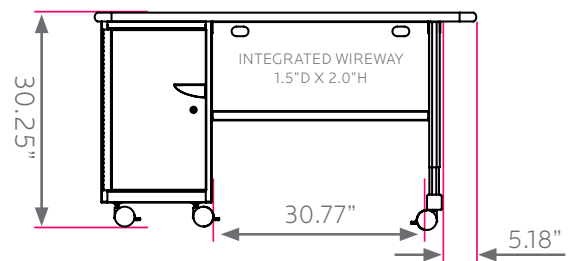

cascade teacher desk

model #: 26152

rectangle, cabinet w/ door, left-hand

DIMENSIONS + FREIGHT:

MODEL #	D"	W"	H"	F.C.	CUBE	WEIGHT
26152	24"	54"	30.25"	70		129 lbs.
carton #1	25"	63"	3"		shipping weight 189 lbs.	
carton #2	16.5"	21.5"	27"			

OVERVIEW:

The Cascade Teacher Desk offers a stable, mobile and versatile workspace with integrated wireway and modesty panel plus the unique capabilities of Cascade storage. It offers a scalable solution for organization, storage and distribution of learning materials.

The 1 1/4" thick **WORK SURFACE** consists of a 45 lb. density particle board core with a .030" high-pressure laminated surface and a .020" melamine backer sheet. The edge of the work surface features a bumper edge molding (choices listed below) that is mechanically fastened every 6 to 8 inches to assure a long lasting fit.

The **PEDESTAL** is constructed of fully welded 20 gauge steel components and comes standard with 3" plate casters. Each plate caster takes 4 machine screws to fasten to the ped. The single **TOTE PEDESTAL** is configured with (6) 3" translucent totes and a locking door for security, on the left-hand side of the desk. The leg is 1 5/8" x 10" double wall panel of 12-, 14- and 18-gauge steel with rounded edges and a 16-gauge steel tube 1 3/4" x 2" base. The 18-gauge steel modesty panel is mechanically fastened to the pedestals and to the laminated top.

CASCADE TEACHER TOP & EDGE PROFILE

1 1/4" TOP

FRAME

- BLACK
- PLATINUM

EDGE CHOICES

- APPLE
- BLACK
- BLUEBERRY
- BURGUNDY
- CERULEAN
- ORANGE
- CHAMPAGNE
- CHARCOAL
- CHOCOLATE
- CLEMENTINE
- FOREST GREEN
- FUCHSIA
- MINT
- MOCHA
- NAVY
- PERSIAN BLUE
- PURPLE
- RED
- WHITE
- YELLOW
- PLATINUM

LAMINATE CHOICES

- AMBER CHERRY
- ASIAN NIGHT
- BLOND ECHO
- FUSION MAPLE
- GOLDEN OAK
- GREY MESH
- GREY NEBULA
- NEW AGE OAK
- PEWTER MESH
- TAN ECHO
- WILD CHERRY

*see catalog for all optional parts & accessories.