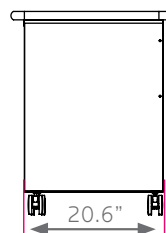

cascade teacher desk

model #: 26152

rectangle, cabinet w/ door, left-hand

DIMENSIONS + FREIGHT:

MODEL #	D"	W"	H"	F.C.	CUBE	WEIGHT
26152	24"	54"	30.25"	70		129 lbs.
carton #1	25"	63"	3"		shipping weight 189 lbs.	
carton #2	16.5"	21.5"	27"			

OVERVIEW:

The Cascade Teacher Desk offers a stable, mobile and versatile workspace with integrated wireway and modesty panel plus the unique capabilities of Cascade storage. It offers a scalable solution for organization, storage and distribution of learning materials.

The 1 1/4" thick **WORK SURFACE** consists of a 45 lb. density particle board core with a .030" high-pressure laminated surface and a .020" melamine backer sheet. The edge of the work surface features a bumper edge molding (choices listed below) that is mechanically fastened every 6 to 8 inches to assure a long lasting fit.

The **PEDESTAL** is constructed of fully welded 20 gauge steel components and comes standard with 3" plate casters. Each plate caster takes 4 machine screws to fasten to the ped. The single **TOTE PEDESTAL** is configured with (6) 3" translucent totes and a locking door for security, on the left-hand side of the desk. The leg is 1 5/8" x 10" double wall panel of 12-, 14- and 18-gauge steel with rounded edges and a 16-gauge steel tube 1 3/4" x 2" base. The 18-gauge steel modesty panel is mechanically fastened to the pedestals and to the laminated top.

CASCADE TEACHER TOP & EDGE PROFILE

1 1/4" TOP

FRAME

- BLACK
- PLATINUM

EDGE CHOICES

- APPLE
- BLACK
- BLUEBERRY
- BURGUNDY
- CERULEAN
- ORANGE
- CHAMPAGNE
- CHARCOAL
- CHOCOLATE
- CLEMENTINE
- FOREST GREEN
- FUCHSIA
- MINT
- MOCHA
- NAVY
- PERSIAN BLUE
- PURPLE
- RED
- WHITE
- YELLOW
- PLATINUM

LAMINATE CHOICES

- AMBER CHERRY
- ASIAN NIGHT
- BLOND ECHO
- FUSION MAPLE
- GOLDEN OAK
- GREY MESH
- GREY NEBULA
- NEW AGE OAK
- PEWTER MESH
- TAN ECHO
- WILD CHERRY

*see catalog for all optional parts & accessories.