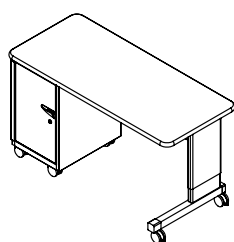

cascade teacher desk

model #: 26152

rectangle, cabinet w/ door, left-hand

DIMENSIONS + FREIGHT:

MODEL #	D"	W"	H"	F.C.	CUBE	WEIGHT
26152	24"	54"	30.25"	70		129 lbs.
carton #1	25"	63"	3"		shipping weight 189 lbs.	
carton #2	16.5"	21.5"	27"			

OVERVIEW:

The Cascade Teacher Desk offers a stable, mobile and versatile workspace with integrated wireway and modesty panel plus the unique capabilities of Cascade storage. It offers a scalable solution for organization, storage and distribution of learning materials.

The 1 1/4" thick **WORK SURFACE** consists of a 45 lb. density particle board core with a .030" high-pressure laminated surface and a .020" melamine backer sheet. The edge of the work surface features a bumper edge molding (choices listed below) that is mechanically fastened every 6 to 8 inches to assure a long lasting fit.

The **PEDESTAL** is constructed of fully welded 20 gauge steel components and comes standard with 3" plate casters. Each plate caster takes 4 machine screws to fasten to the ped. The single **TOTE PEDESTAL** is configured with (6) 3" translucent totes and a locking door for security, on the left-hand side of the desk. The leg is 1 5/8" x 10" double wall panel of 12-, 14- and 18-gauge steel with rounded edges and a 16-gauge steel tube 1 3/4" x 2" base. The 18-gauge steel modesty panel is mechanically fastened to the pedestals and to the laminated top.

CASCADE TEACHER TOP & EDGE PROFILE

1 1/4" TOP

FRAME

- BLACK
- PLATINUM

EDGE CHOICES

- APPLE
- BLACK
- BLUEBERRY
- BURGUNDY
- CERULEAN
- ORANGE
- CHAMPAGNE
- CHARCOAL
- CHOCOLATE
- CLEMENTINE
- FOREST GREEN
- FUCHSIA
- MINT
- MOCHA
- NAVY
- PERSIAN BLUE
- PURPLE
- RED
- WHITE
- YELLOW
- PLATINUM

LAMINATE CHOICES

- AMBER CHERRY
- ASIAN NIGHT
- BLOND ECHO
- FUSION MAPLE
- GOLDEN OAK
- GREY MESH
- GREY NEBULA
- NEW AGE OAK
- PEWTER MESH
- TAN ECHO
- WILD CHERRY

*see catalog for all optional parts & accessories.