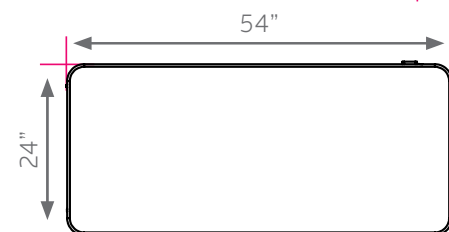

cascade teacher desk

model #: 26152

rectangle, cabinet w/ door, left-hand

DIMENSIONS + FREIGHT:

MODEL #	D"	W"	H"	F.C.	CUBE	WEIGHT
26152	24"	54"	30.25"	70		129 lbs.
carton #1	25"	63"	3"		shipping weight 189 lbs.	
carton #2	16.5"	21.5"	27"			

OVERVIEW:

The Cascade Teacher Desk offers a stable, mobile and versatile workspace with integrated wireway and modesty panel plus the unique capabilities of Cascade storage. It offers a scalable solution for organization, storage and distribution of learning materials.

The 1 1/4" thick **WORK SURFACE** consists of a 45 lb. density particle board core with a .030" high-pressure laminated surface and a .020" melamine backer sheet. The edge of the work surface features a bumper edge molding (choices listed below) that is mechanically fastened every 6 to 8 inches to assure a long lasting fit.

The **PEDESTAL** is constructed of fully welded 20 gauge steel components and comes standard with 3" plate casters. Each plate caster takes 4 machine screws to fasten to the ped. The single **TOTE PEDESTAL** is configured with (6) 3" translucent totes and a locking door for security, on the left-hand side of the desk. The leg is 1 5/8" x 10" double wall panel of 12-, 14- and 18-gauge steel with rounded edges and a 16-gauge steel tube 1 3/4" x 2" base. The 18-gauge steel modesty panel is mechanically fastened to the pedestals and to the laminated top.

CASCADE TEACHER TOP & EDGE PROFILE

1 1/4" TOP

FRAME

- BLACK
- PLATINUM

EDGE CHOICES

- APPLE
- BLACK
- BLUEBERRY
- BURGUNDY
- CERULEAN
- ORANGE
- CHAMPAGNE
- CHARCOAL
- CHOCOLATE
- CLEMENTINE
- FOREST GREEN
- FUCHSIA
- MINT
- MOCHA
- NAVY
- PERSIAN BLUE
- PURPLE
- RED
- WHITE
- YELLOW
- PLATINUM

LAMINATE CHOICES

- AMBER CHERRY
- ASIAN NIGHT
- BLOND ECHO
- FUSION MAPLE
- GOLDEN OAK
- GREY MESH
- GREY NEBULA
- NEW AGE OAK
- PEWTER MESH
- TAN ECHO
- WILD CHERRY

*see catalog for all optional parts & accessories.