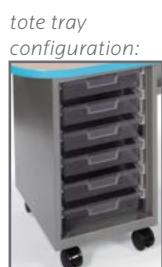

cascade teacher desk

model #: 26152

rectangle, cabinet w/ door, left-hand

DIMENSIONS + FREIGHT:

MODEL #	D"	W"	H"	F.C.	CUBE	WEIGHT
26152	24"	54"	30.25"	70		129 lbs.
carton #1	25"	63"	3"		shipping weight 189 lbs.	
carton #2	16.5"	21.5"	27"			

OVERVIEW:

The Cascade Teacher Desk offers a stable, mobile and versatile workspace with integrated wireway and modesty panel plus the unique capabilities of Cascade storage. It offers a scalable solution for organization, storage and distribution of learning materials.

The 1 1/4" thick **WORK SURFACE** consists of a 45 lb. density particle board core with a .030" high-pressure laminated surface and a .020" melamine backer sheet. The edge of the work surface features a bumper edge molding (choices listed below) that is mechanically fastened every 6 to 8 inches to assure a long lasting fit.

The **PEDESTAL** is constructed of fully welded 20 gauge steel components and comes standard with 3" plate casters. Each plate caster takes 4 machine screws to fasten to the ped. The single **TOTE PEDESTAL** is configured with (6) 3" translucent totes and a locking door for security, on the left-hand side of the desk. The leg is 1 5/8" x 10" double wall panel of 12-, 14- and 18-gauge steel with rounded edges and a 16-gauge steel tube 1 3/4" x 2" base. The 18-gauge steel modesty panel is mechanically fastened to the pedestals and to the laminated top.

CASCADE TEACHER TOP & EDGE PROFILE

1 1/4" TOP

FRAME

- BLACK
- PLATINUM

EDGE CHOICES

- APPLE
- BLACK
- BLUEBERRY
- BURGUNDY
- CERULEAN
- ORANGE
- CHAMPAGNE
- CHARCOAL
- CHOCOLATE
- CLEMENTINE
- FOREST GREEN
- FUCHSIA
- MINT
- MOCHA
- NAVY
- PERSIAN BLUE
- PURPLE
- RED
- WHITE
- YELLOW
- PLATINUM

LAMINATE CHOICES

- AMBER CHERRY
- ASIAN NIGHT
- BLOND ECHO
- FUSION MAPLE
- GOLDEN OAK
- GREY MESH
- GREY NEBULA
- NEW AGE OAK
- PEWTER MESH
- TAN ECHO
- WILD CHERRY

*see catalog for all optional parts & accessories.