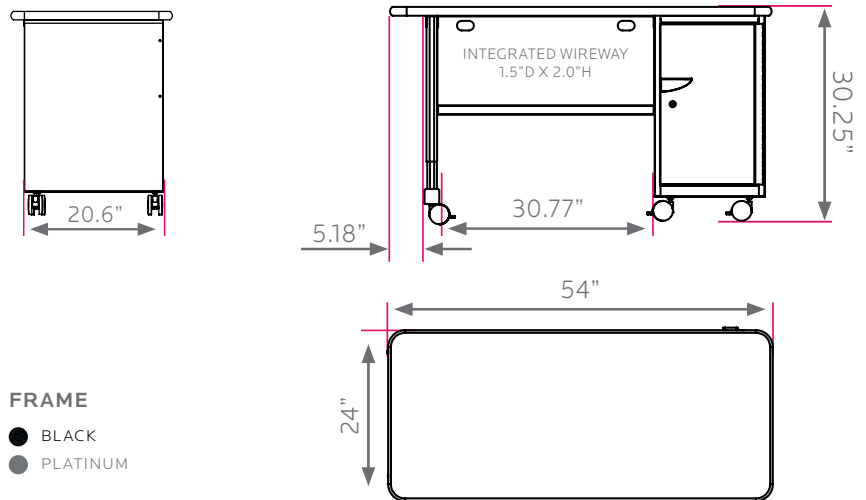

cascade teacher desk

model #: 26153

rectangle, cabinet w/ door, right-hand

DIMENSIONS + FREIGHT:

MODEL #	D"	W"	H"	F.C.	CUBE	WEIGHT
26153	24"	54"	30.25"	70		129 lbs.
carton #1	25"	63"	3"		shipping weight 189 lbs.	
carton #2	16.5"	21.5"	27"			

OVERVIEW:

The Cascade Teacher Desk offers a stable, mobile and versatile workspace with integrated wireway and modesty panel plus the unique capabilities of Cascade storage. It offers a scalable solution for organization, storage and distribution of learning materials.

The 1 1/4" thick **WORK SURFACE** consists of a 45 lb. density particle board core with a .030" high-pressure laminated surface and a .020" melamine backer sheet. The edge of the work surface features a bumper edge molding (choices listed below) that is mechanically fastened every 6 to 8 inches to assure a long lasting fit.

The **PEDESTAL** is constructed of fully welded 20 gauge steel components and comes standard with 3" plate casters. Each plate caster takes 4 machine screws to fasten to the ped. The single **TOTE PEDESTAL** is configured with (6) 3" translucent totes and a locking door for security, on the right-hand side of the desk. The leg is 1 5/8" x 10" double wall panel of 12-,14- and 18-gauge steel with rounded edges and a 16-gauge steel tube 1 3/4" x 2" base. The 18-gauge steel modesty panel is mechanically fastened to the pedestals and to the laminated top.