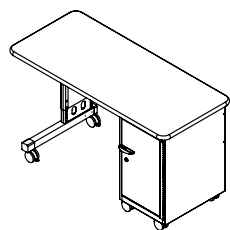

FRAME

- BLACK
- PLATINUM

EDGE CHOICES

- APPLE
- CHAMPAGNE
- FUCHSIA
- PURPLE
- BLACK
- CHARCOAL
- MINT
- RED
- BLUEBERRY
- CHOCOLATE
- MOCHA
- WHITE
- BURGUNDY
- CLEMENTINE
- NAVY
- YELLOW
- CERULEAN
- FOREST GREEN
- PERSIAN BLUE
- PLATINUM
- ORANGE

LAMINATE CHOICES

- AMBER CHERRY
- GOLDEN OAK
- PEWTER MESH
- ASIAN NIGHT
- GREY MESH
- TAN ECHO
- BLOND ECHO
- GREY NEBULA
- WILD CHERRY
- FUSION MAPLE
- NEW AGE OAK

*see catalog for all optional parts & accessories.