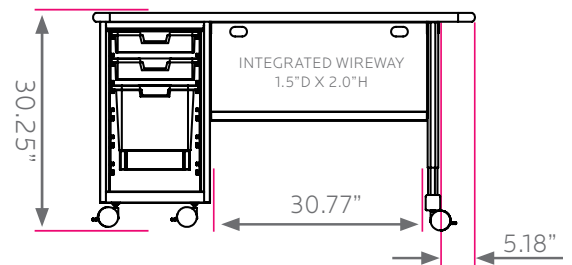

cascade teacher desk

model #: 26154

rectangle, single ped cabinet, left-hand

DIMENSIONS + FREIGHT:

MODEL #	D"	W"	H"	F.C.	CUBE	WEIGHT
26154	24"	54"	30.25"	70		122 lbs.
carton #1	25"	63"	3"	shipping weight		182 lbs.
carton #2	16.5"	21.5"	27"			

OVERVIEW:

The Cascade Teacher Desk offers a stable, mobile and versatile workspace with integrated wireway and modesty panel plus the unique capabilities of Cascade storage. It offers a scalable solution for organization, storage and distribution of learning materials.

The 1 1/4" thick **WORK SURFACE** consists of a 45 lb. density particle board core with a .030" high-pressure laminated surface and a .020" melamine backer sheet. The edge of the work surface features a bumper edge molding (choices listed below) that is mechanically fastened every 6 to 8 inches to assure a long lasting fit.

The **PEDESTAL** is constructed of fully welded 20 gauge steel components and comes standard with 3" plate casters. Each plate caster takes 4 machine screws to fasten to the ped. The single **TOTE PEDESTAL** is configured with (2) 3" and (1) 12" translucent totes on the left-hand side of the desk. The leg is 1 5/8" x 10" double wall panel of 12-, 14- and 18-gauge steel with rounded edges and a 16-gauge steel tube 1 3/4" x 2" base. The 18-gauge steel modesty panel is mechanically fastened to the pedestals and to the laminated top.

CASCADE TEACHER TOP & EDGE PROFILE

1 1/4" TOP

FRAME

- BLACK
- PLATINUM

EDGE CHOICES

- APPLE
- CHAMPAGNE
- FUCHSIA
- PURPLE
- BLACK
- CHARCOAL
- MINT
- RED
- BLUEBERRY
- CHOCOLATE
- MOCHA
- WHITE
- BURGUNDY
- CLEMENTINE
- NAVY
- YELLOW
- CERULEAN
- FOREST GREEN
- PERSIAN BLUE
- PLATINUM
- ORANGE

LAMINATE CHOICES

- AMBER CHERRY
- GOLDEN OAK
- PEWTER MESH
- ASIAN NIGHT
- GREY MESH
- TAN ECHO
- BLOND ECHO
- GREY NEBULA
- WILD CHERRY
- FUSION MAPLE
- NEW AGE OAK

*see catalog for all optional parts & accessories.