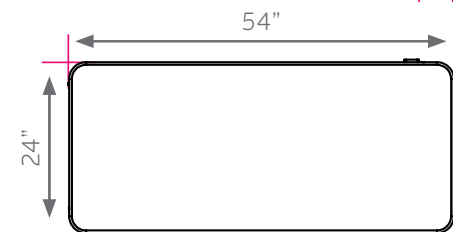

cascade teacher desk

model #: 26154

rectangle, single ped cabinet, left-hand

DIMENSIONS + FREIGHT:

MODEL #	D"	W"	H"	F.C.	CUBE	WEIGHT
26154	24"	54"	30.25"	70		122 lbs.
carton #1	25"	63"	3"	shipping weight		182 lbs.
carton #2	16.5"	21.5"	27"			

OVERVIEW:

The Cascade Teacher Desk offers a stable, mobile and versatile workspace with integrated wireway and modesty panel plus the unique capabilities of Cascade storage. It offers a scalable solution for organization, storage and distribution of learning materials.

The 1 1/4" thick **WORK SURFACE** consists of a 45 lb. density particle board core with a .030" high-pressure laminated surface and a .020" melamine backer sheet. The edge of the work surface features a bumper edge molding (choices listed below) that is mechanically fastened every 6 to 8 inches to assure a long lasting fit.

The **PEDESTAL** is constructed of fully welded 20 gauge steel components and comes standard with 3" plate casters. Each plate caster takes 4 machine screws to fasten to the ped. The single **TOTE PEDESTAL** is configured with (2) 3" and (1) 12" translucent totes on the left-hand side of the desk. The leg is 1 5/8" x 10" double wall panel of 12-, 14- and 18-gauge steel with rounded edges and a 16-gauge steel tube 1 3/4" x 2" base. The 18-gauge steel modesty panel is mechanically fastened to the pedestals and to the laminated top.

CASCADE TEACHER TOP & EDGE PROFILE

1 1/4" TOP

FRAME

- BLACK
- PLATINUM

EDGE CHOICES

- APPLE
- CHAMPAGNE
- FUCHSIA
- PURPLE
- BLACK
- CHARCOAL
- MINT
- RED
- BLUEBERRY
- CHOCOLATE
- MOCHA
- WHITE
- BURGUNDY
- CLEMENTINE
- NAVY
- YELLOW
- CERULEAN
- FOREST GREEN
- PERSIAN BLUE
- PLATINUM
- ORANGE

LAMINATE CHOICES

- AMBER CHERRY
- GOLDEN OAK
- PEWTER MESH
- ASIAN NIGHT
- GREY MESH
- TAN ECHO
- BLOND ECHO
- GREY NEBULA
- WILD CHERRY
- FUSION MAPLE
- NEW AGE OAK

*see catalog for all optional parts & accessories.