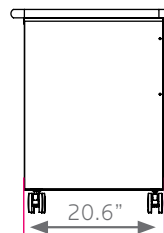

cascade teacher desk

model #: 26154

rectangle, single ped cabinet, left-hand

DIMENSIONS + FREIGHT:

MODEL #	D"	W"	H"	F.C.	CUBE	WEIGHT
26154	24"	54"	30.25"	70		122 lbs.
carton #1	25"	63"	3"	shipping weight		182 lbs.
carton #2	16.5"	21.5"	27"			

OVERVIEW:

The Cascade Teacher Desk offers a stable, mobile and versatile workspace with integrated wireway and modesty panel plus the unique capabilities of Cascade storage. It offers a scalable solution for organization, storage and distribution of learning materials.

The 1 1/4" thick **WORK SURFACE** consists of a 45 lb. density particle board core with a .030" high-pressure laminated surface and a .020" melamine backer sheet. The edge of the work surface features a bumper edge molding (choices listed below) that is mechanically fastened every 6 to 8 inches to assure a long lasting fit.

The **PEDESTAL** is constructed of fully welded 20 gauge steel components and comes standard with 3" plate casters. Each plate caster takes 4 machine screws to fasten to the ped. The single **TOTE PEDESTAL** is configured with (2) 3" and (1) 12" translucent totes on the left-hand side of the desk. The leg is 1 5/8" x 10" double wall panel of 12-, 14- and 18-gauge steel with rounded edges and a 16-gauge steel tube 1 3/4" x 2" base. The 18-gauge steel modesty panel is mechanically fastened to the pedestals and to the laminated top.

CASCADE TEACHER TOP & EDGE PROFILE

1 1/4" TOP

FRAME

- BLACK
- PLATINUM

EDGE CHOICES

- APPLE
- CHAMPAGNE
- FUCHSIA
- PURPLE
- BLACK
- CHARCOAL
- MINT
- RED
- BLUEBERRY
- CHOCOLATE
- MOCHA
- WHITE
- BURGUNDY
- CLEMENTINE
- NAVY
- YELLOW
- CERULEAN
- FOREST GREEN
- PERSIAN BLUE
- PLATINUM
- ORANGE

LAMINATE CHOICES

- AMBER CHERRY
- GOLDEN OAK
- PEWTER MESH
- ASIAN NIGHT
- GREY MESH
- TAN ECHO
- BLOND ECHO
- GREY NEBULA
- WILD CHERRY
- FUSION MAPLE
- NEW AGE OAK

*see catalog for all optional parts & accessories.