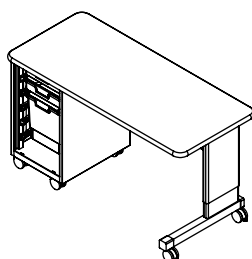

cascade teacher desk

model #: 26154

rectangle, single ped cabinet, left-hand

DIMENSIONS + FREIGHT:

MODEL #	D"	W"	H"	F.C.	CUBE	WEIGHT
26154	24"	54"	30.25"	70		122 lbs.
carton #1	25"	63"	3"	shipping weight		182 lbs.
carton #2	16.5"	21.5"	27"			

OVERVIEW:

The Cascade Teacher Desk offers a stable, mobile and versatile workspace with integrated wireway and modesty panel plus the unique capabilities of Cascade storage. It offers a scalable solution for organization, storage and distribution of learning materials.

The 1 1/4" thick **WORK SURFACE** consists of a 45 lb. density particle board core with a .030" high-pressure laminated surface and a .020" melamine backer sheet. The edge of the work surface features a bumper edge molding (choices listed below) that is mechanically fastened every 6 to 8 inches to assure a long lasting fit.

The **PEDESTAL** is constructed of fully welded 20 gauge steel components and comes standard with 3" plate casters. Each plate caster takes 4 machine screws to fasten to the ped. The single **TOTE PEDESTAL** is configured with (2) 3" and (1) 12" translucent totes on the left-hand side of the desk. The leg is 1 5/8" x 10" double wall panel of 12-, 14- and 18-gauge steel with rounded edges and a 16-gauge steel tube 1 3/4" x 2" base. The 18-gauge steel modesty panel is mechanically fastened to the pedestals and to the laminated top.

CASCADE TEACHER TOP & EDGE PROFILE

1 1/4" TOP

FRAME

- BLACK
- PLATINUM

EDGE CHOICES

- APPLE
- CHAMPAGNE
- FUCHSIA
- PURPLE
- BLACK
- CHARCOAL
- MINT
- RED
- BLUEBERRY
- CHOCOLATE
- MOCHA
- WHITE
- BURGUNDY
- CLEMENTINE
- NAVY
- YELLOW
- CERULEAN
- FOREST GREEN
- PERSIAN BLUE
- PLATINUM
- ORANGE

LAMINATE CHOICES

- AMBER CHERRY
- GOLDEN OAK
- PEWTER MESH
- ASIAN NIGHT
- GREY MESH
- TAN ECHO
- BLOND ECHO
- GREY NEBULA
- WILD CHERRY
- FUSION MAPLE
- NEW AGE OAK

*see catalog for all optional parts & accessories.