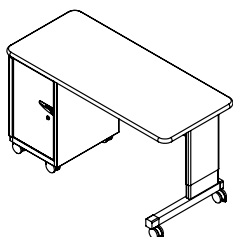

cascade teacher desk

model #: 26156

rectangle, cabinet w/ door, left-hand

DIMENSIONS + FREIGHT:

MODEL #	D"	W"	H"	F.C.	CUBE	WEIGHT
26156	24"	54"	30.25"	70		129 lbs.
carton #1	25"	63"	3"		shipping weight 189 lbs.	
carton #2	16.5"	21.5"	27"			

The 1 1/4" thick **WORK SURFACE** consists of a 45 lb. density particle board core with a .030" high-pressure laminated surface and a .020" melamine backer sheet. The edge of the work surface features a bumper edge molding (choices listed below) that is mechanically fastened every 6 to 8 inches to assure a long lasting fit.

The **PEDESTAL** is constructed of fully welded 20 gauge steel components and comes standard with 3" plate casters. Each plate caster takes 4 machine screws to fasten to the ped. The single **TOTE PEDESTAL** is configured with (2) 3" and (1) 12" translucent totes and a locking door for security, on the left-hand side of the desk. The leg is 1 5/8" x 10" double wall panel of 12-,14- and 18-gauge steel with rounded edges and a 16-gauge steel tube 1 3/4" x 2" base. The 18-gauge steel modesty panel is mechanically fastened to the pedestals and to the laminated top.

CASCADE TEACHER TOP & EDGE PROFILE

1 1/4" TOP

tote tray configuration:

FRAME

- BLACK
- PLATINUM

EDGE CHOICES

- APPLE
- BLACK
- BLUEBERRY
- BURGUNDY
- CERULEAN
- ORANGE
- CHAMPAGNE
- CHARCOAL
- CHOCOLATE
- CLEMENTINE
- FOREST GREEN
- FUCHSIA
- MINT
- MOCHA
- NAVY
- PERSIAN BLUE
- PURPLE
- RED
- WHITE
- YELLOW
- PLATINUM