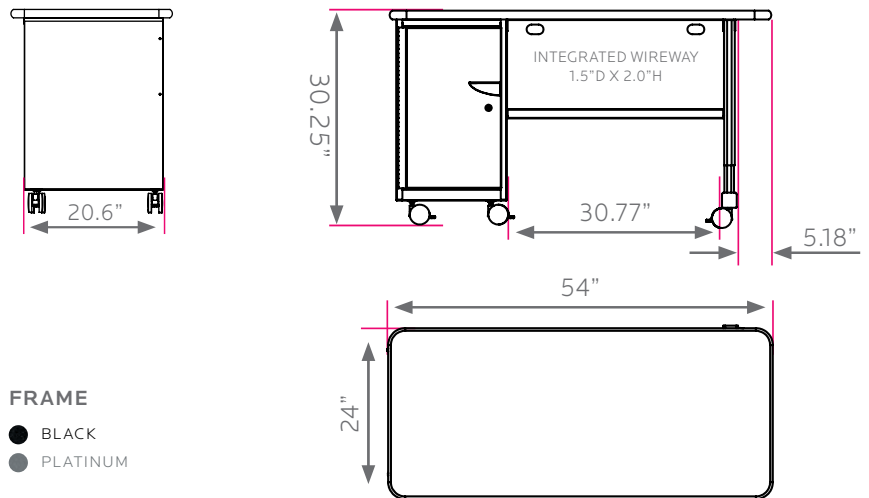

cascade teacher desk

model #: 26156

rectangle, cabinet w/ door, left-hand

DIMENSIONS + FREIGHT:

MODEL #	D"	W"	H"	F.C.	CUBE	WEIGHT
26156	24"	54"	30.25"	70		129 lbs.
carton #1	25"	63"	3"		shipping weight 189 lbs.	
carton #2	16.5"	21.5"	27"			

OVERVIEW:

The Cascade Teacher Desk offers a stable, mobile and versatile workspace with integrated wireway and modesty panel plus the unique capabilities of Cascade storage. It offers a scalable solution for organization, storage and distribution of learning materials.

The 1 1/4" thick **WORK SURFACE** consists of a 45 lb. density particle board core with a .030" high-pressure laminated surface and a .020" melamine backer sheet. The edge of the work surface features a bumper edge molding (choices listed below) that is mechanically fastened every 6 to 8 inches to assure a long lasting fit.

The **PEDESTAL** is constructed of fully welded 20 gauge steel components and comes standard with 3" plate casters. Each plate caster takes 4 machine screws to fasten to the ped. The single **TOTE PEDESTAL** is configured with (2) 3" and (1) 12" translucent totes and a locking door for security, on the left-hand side of the desk. The leg is 1 5/8" x 10" double wall panel of 12-,14- and 18-gauge steel with rounded edges and a 16-gauge steel tube 1 3/4" x 2" base. The 18-gauge steel modesty panel is mechanically fastened to the pedestals and to the laminated top.