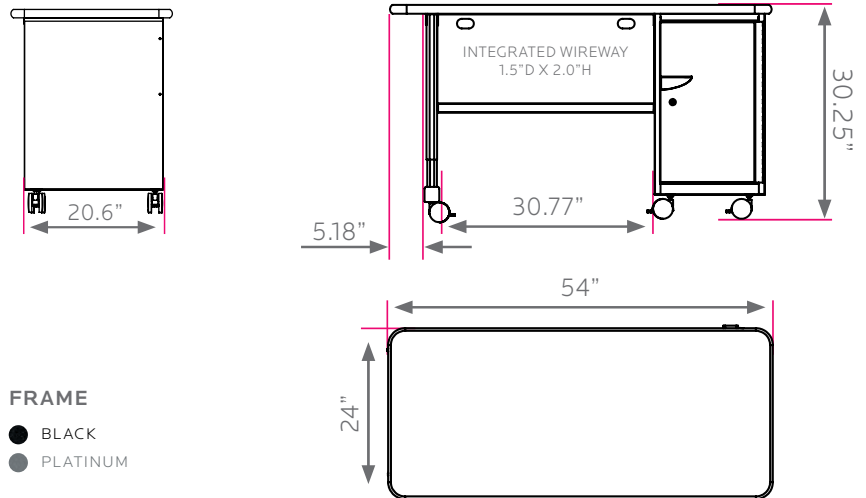

model #: 26157

rectangle, cabinet w/ door, right-hand

DIMENSIONS + FREIGHT:

MODEL #	D"	W"	H"	F.C.	CUBE	WEIGHT
26157	24"	54"	30.25"	70		129 lbs.
carton #1	25"	63"	3"	shipping weight		189 lbs.
carton #2	16.5"	21.5"	27"			

OVERVIEW:

The Cascade Teacher Desk offers a stable, mobile and versatile workspace with integrated wireway and modesty panel plus the unique capabilities of Cascade storage. It offers a scalable solution for organization, storage and distribution of learning materials.

The 1 1/4" thick **WORK SURFACE** consists of a 45 lb. density particle board core with a .030" high-pressure laminated surface and a .020" melamine backer sheet. The edge of the work surface features a bumper edge molding (choices listed below) that is mechanically fastened every 6 to 8 inches to assure a long lasting fit.

The **PEDESTAL** is constructed of fully welded 20 gauge steel components and comes standard with 3" plate casters. Each plate caster takes 4 machine screws to fasten to the ped. The single **TOTE PEDESTAL** is configured with (2) 3" and (1) 12" translucent totes and a locking door for security, on the right-hand side of the desk. The leg is 1 5/8" x 10" double wall panel of 12-,14- and 18-gauge steel with rounded edges and a 16-gauge steel tube 1 3/4" x 2" base. The 18-gauge steel modesty panel is mechanically fastened to the pedestals and to the laminated top.

CASCADE TEACHER TOP & EDGE PROFILE

1 1/4" TOP

FRAME

- BLACK
- PLATINUM

EDGE CHOICES

- APPLE
- CHAMPAGNE
- FUCHSIA
- PURPLE
- BLACK
- CHARCOAL
- MINT
- RED
- BLUEBERRY
- CHOCOLATE
- MOCHA
- WHITE
- BURGUNDY
- CLEMENTINE
- NAVY
- YELLOW
- CERULEAN
- FOREST GREEN
- PERSIAN BLUE
- PLATINUM
- ORANGE

LAMINATE CHOICES

- AMBER CHERRY
- GOLDEN OAK
- PEWTER MESH
- ASIAN NIGHT
- GREY MESH
- TAN ECHO
- BLOND ECHO
- GREY NEBULA
- WILD CHERRY
- FUSION MAPLE
- NEW AGE OAK

*see catalog for all optional parts & accessories.