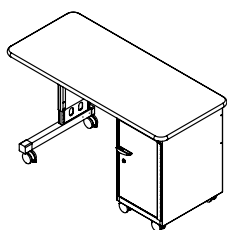

cascade teacher desk

model #: 26157

rectangle, cabinet w/ door, right-hand

DIMENSIONS + FREIGHT:

MODEL #	D"	W"	H"	F.C.	CUBE	WEIGHT
26157	24"	54"	30.25"	70		129 lbs.
carton #1	25"	63"	3"	shipping weight		189 lbs.
carton #2	16.5"	21.5"	27"			

OVERVIEW:

The Cascade Teacher Desk offers a stable, mobile and versatile workspace with integrated wireway and modesty panel plus the unique capabilities of Cascade storage. It offers a scalable solution for organization, storage and distribution of learning materials.

The 1 1/4" thick **WORK SURFACE** consists of a 45 lb. density particle board core with a .030" high-pressure laminated surface and a .020" melamine backer sheet. The edge of the work surface features a bumper edge molding (choices listed below) that is mechanically fastened every 6 to 8 inches to assure a long lasting fit.

The **PEDESTAL** is constructed of fully welded 20 gauge steel components and comes standard with 3" plate casters. Each plate caster takes 4 machine screws to fasten to the ped. The single **TOTE PEDESTAL** is configured with (2) 3" and (1) 12" translucent totes and a locking door for security, on the right-hand side of the desk. The leg is 1 5/8" x 10" double wall panel of 12-,14- and 18-gauge steel with rounded edges and a 16-gauge steel tube 1 3/4" x 2" base. The 18-gauge steel modesty panel is mechanically fastened to the pedestals and to the laminated top.

CASCADE TEACHER TOP & EDGE PROFILE

1 1/4" TOP