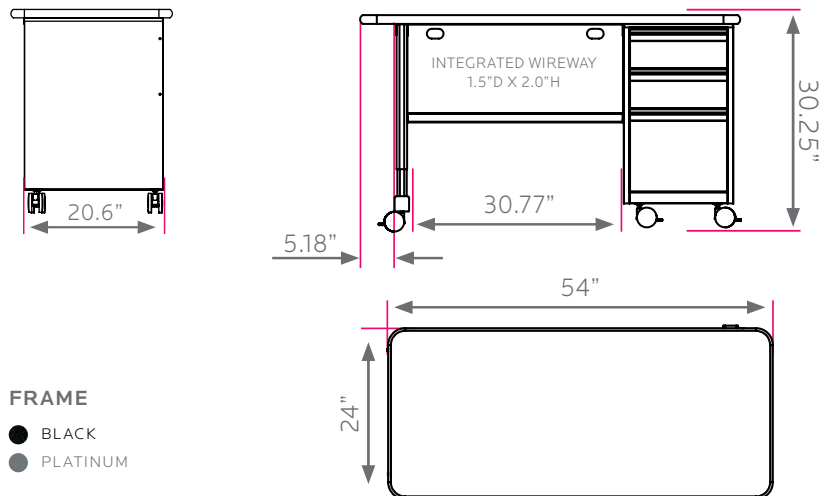

cascade teacher desk

model #: 26159

rectangle, box-box-file, right-hand

DIMENSIONS + FREIGHT:

MODEL #	D"	W"	H"	F.C.	CUBE	WEIGHT
26159	24"	54"	30.25"	70		142 lbs.
carton #1	25"	63"	3"	shipping weight 202 lbs.		
carton #2	26"	21"	32"			

OVERVIEW:

The Cascade Teacher Desk offers a stable, mobile and versatile workspace with integrated wireway and modesty panel plus the unique capabilities of Cascade storage. It offers a scalable solution for organization, storage and distribution of learning materials.

The 1 1/4" thick **WORK SURFACE** consists of a 45 lb. density particle board core with a .030" high-pressure laminated surface and a .020" melamine backer sheet. The edge of the work surface features a bumper edge molding (choices listed below) that is mechanically fastened every 6 to 8 inches to assure a long lasting fit.

The **PEDESTAL** is constructed of fully welded 20 gauge steel components and comes standard with 3" plate casters. Each plate caster takes 4 machine screws to fasten to the ped. The single **BOX-BOX-FILE PEDESTAL** has drawers on ball bearing slides and a lock for security. The leg is 1 5/8" x 10" double wall panel of 12-, 14- and 18-gauge steel with rounded edges and a 16-gauge steel tube 1 3/4" x 2" base. The 18-gauge steel modesty panel is mechanically fastened to the pedestals and to the laminated top.

CASCADE TEACHER TOP & EDGE PROFILE

1 1/4" TOP

FRAME

- BLACK
- PLATINUM

EDGE CHOICES

- APPLE
- CHAMPAGNE
- FUCHSIA
- PURPLE
- BLACK
- CHARCOAL
- MINT
- RED
- BLUEBERRY
- CHOCOLATE
- MOCHA
- WHITE
- BURGUNDY
- CLEMENTINE
- NAVY
- YELLOW
- CERULEAN
- FOREST GREEN
- PERSIAN BLUE
- PLATINUM
- ORANGE

LAMINATE CHOICES

- AMBER CHERRY
- GOLDEN OAK
- PEWTER MESH
- ASIAN NIGHT
- GREY MESH
- TAN ECHO
- BLOND ECHO
- GREY NEBULA
- WILD CHERRY
- FUSION MAPLE
- NEW AGE OAK

*see catalog for all optional parts & accessories.