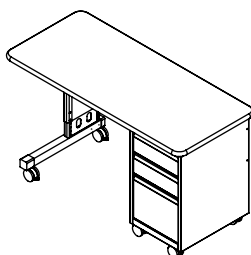

cascade teacher desk

model #: 26159

rectangle, box-box-file, right-hand

DIMENSIONS + FREIGHT:

MODEL #	D"	W"	H"	F.C.	CUBE	WEIGHT
26159	24"	54"	30.25"	70		142 lbs.
carton #1	25"	63"	3"	shipping weight 202 lbs.		
carton #2	26"	21"	32"			

OVERVIEW:

The Cascade Teacher Desk offers a stable, mobile and versatile workspace with integrated wireway and modesty panel plus the unique capabilities of Cascade storage. It offers a scalable solution for organization, storage and distribution of learning materials.

The 1 1/4" thick **WORK SURFACE** consists of a 45 lb. density particle board core with a .030" high-pressure laminated surface and a .020" melamine backer sheet. The edge of the work surface features a bumper edge molding (choices listed below) that is mechanically fastened every 6 to 8 inches to assure a long lasting fit.

The **PEDESTAL** is constructed of fully welded 20 gauge steel components and comes standard with 3" plate casters. Each plate caster takes 4 machine screws to fasten to the ped. The single **BOX-BOX-FILE PEDESTAL** has drawers on ball bearing slides and a lock for security. The leg is 1 5/8" x 10" double wall panel of 12-, 14- and 18-gauge steel with rounded edges and a 16-gauge steel tube 1 3/4" x 2" base. The 18-gauge steel modesty panel is mechanically fastened to the pedestals and to the laminated top.

CASCADE TEACHER TOP & EDGE PROFILE

1 1/4" TOP

FRAME

- BLACK
- PLATINUM

EDGE CHOICES

- APPLE
- CHAMPAGNE
- FUCHSIA
- PURPLE
- BLACK
- CHARCOAL
- MINT
- RED
- BLUEBERRY
- CHOCOLATE
- MOCHA
- WHITE
- BURGUNDY
- CLEMENTINE
- NAVY
- YELLOW
- CERULEAN
- FOREST GREEN
- PERSIAN BLUE
- PLATINUM
- ORANGE

LAMINATE CHOICES

- AMBER CHERRY
- GOLDEN OAK
- PEWTER MESH
- ASIAN NIGHT
- GREY MESH
- TAN ECHO
- BLOND ECHO
- GREY NEBULA
- WILD CHERRY
- FUSION MAPLE
- NEW AGE OAK

*see catalog for all optional parts & accessories.