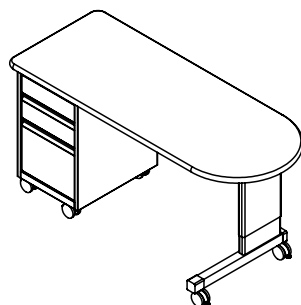

CASCADE TEACHER TOP & EDGE PROFILE

1 1/4" TOP

FRAME

- BLACK
- PLATINUM

EDGE CHOICES

- APPLE
- CHAMPAGNE
- FUCHSIA
- PURPLE
- BLACK
- CHARCOAL
- MINT
- RED
- BLUEBERRY
- CHOCOLATE
- MOCHA
- WHITE
- BURGUNDY
- CLEMENTINE
- NAVY
- YELLOW
- CERULEAN
- FOREST GREEN
- PERSIAN BLUE
- PLATINUM
- ORANGE

LAMINATE CHOICES

- AMBER CHERRY
- GOLDEN OAK
- PEWTER MESH
- ASIAN NIGHT
- GREY MESH
- TAN ECHO
- BLOND ECHO
- GREY NEBULA
- WILD CHERRY
- FUSION MAPLE
- NEW AGE OAK

*see catalog for all optional parts & accessories.