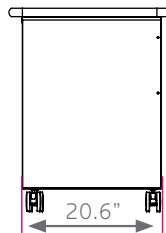

# cascade teacher desk

model #: 26160

single bullet top, w/ left position  
box-box-file pedestal

### DIMENSIONS + FREIGHT:

MODEL #	D"	W"	H"	F.C.	CUBE	WEIGHT
26160	24"	60"	30.25"	70		149
carton #1	25"	63"	3"		shipping weight 209 lbs.	
carton #2	26"	21"	32"			

The 1 1/4" thick **WORK SURFACE** consists of a 45 lb. density particle board core with a .030" high-pressure laminated surface and a .020" melamine backer sheet. The edge of the work surface features a bumper edge molding (choices listed below) that is mechanically fastened every 6 to 8 inches to assure a long lasting fit.

The **PEDESTAL** is constructed of fully welded 20 gauge steel components and comes standard with 3" plate casters. Each plate caster takes 4 machine screws to fasten to the ped. The **BOX-BOX-FILE** pedestal has drawers on ball bearing slides and a lock for security. The leg is 1 5/8" x 10" double wall panel of 12-, 14- and 18-gauge steel with rounded edges and a 16-gauge steel tube 1 3/4" x 2" base. The modesty panel is mechanically fastened to the pedestals and to the laminated top.