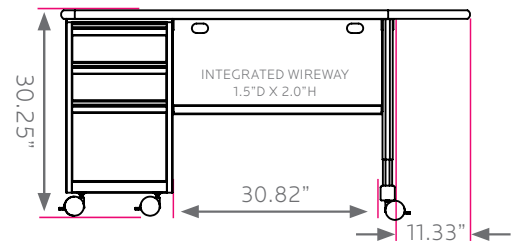

# cascade teacher desk

model #: 26160

single bullet top, w/ left position  
box-box-file pedestal

### DIMENSIONS + FREIGHT:

MODEL #	D"	W"	H"	F.C.	CUBE	WEIGHT
26160	24"	60"	30.25"	70		149
carton #1	25"	63"	3"		shipping weight 209 lbs.	
carton #2	26"	21"	32"			

The 1 1/4" thick **WORK SURFACE** consists of a 45 lb. density particle board core with a .030" high-pressure laminated surface and a .020" melamine backer sheet. The edge of the work surface features a bumper edge molding (choices listed below) that is mechanically fastened every 6 to 8 inches to assure a long lasting fit.

The **PEDESTAL** is constructed of fully welded 20 gauge steel components and comes standard with 3" plate casters. Each plate caster takes 4 machine screws to fasten to the ped. The **BOX-BOX-FILE** pedestal has drawers on ball bearing slides and a lock for security. The leg is 1 5/8" x 10" double wall panel of 12-, 14- and 18-gauge steel with rounded edges and a 16-gauge steel tube 1 3/4" x 2" base. The modesty panel is mechanically fastened to the pedestals and to the laminated top.