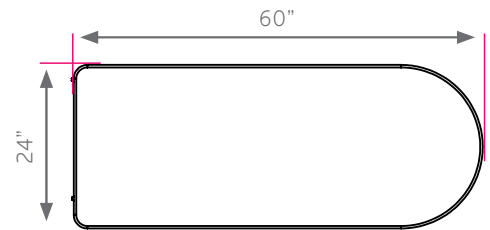

cascade teacher desk

model #: 26160

single bullet top, w/ left position
box-box-file pedestal

DIMENSIONS + FREIGHT:

MODEL #	D"	W"	H"	F.C.	CUBE	WEIGHT
26160	24"	60"	30.25"	70		149
carton #1	25"	63"	3"		shipping weight 209 lbs.	
carton #2	26"	21"	32"			

OVERVIEW:

The Cascade Teacher Desk offers a stable, mobile and versatile workspace with integrated wireway and modesty panel plus the unique capabilities of Cascade storage. It offers a scalable solution for organization, storage and distribution of learning materials.

The 1 1/4" thick **WORK SURFACE** consists of a 45 lb. density particle board core with a .030" high-pressure laminated surface and a .020" melamine backer sheet. The edge of the work surface features a bumper edge molding (choices listed below) that is mechanically fastened every 6 to 8 inches to assure a long lasting fit.

The **PEDESTAL** is constructed of fully welded 20 gauge steel components and comes standard with 3" plate casters. Each plate caster takes 4 machine screws to fasten to the ped. The **BOX-BOX-FILE** pedestal has drawers on ball bearing slides and a lock for security. The leg is 1 5/8" x 10" double wall panel of 12-, 14- and 18-gauge steel with rounded edges and a 16-gauge steel tube 1 3/4" x 2" base. The modesty panel is mechanically fastened to the pedestals and to the laminated top.