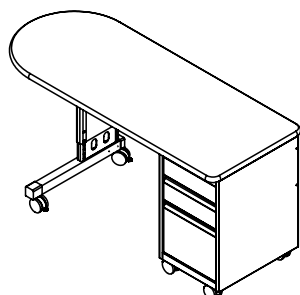

cascade teacher desk

model #: 26161

single bullet top, w/ right position box-box-file pedestal

DIMENSIONS + FREIGHT:

MODEL #	D"	W"	H"	F.C.	CUBE	WEIGHT
26161	24"	60"	30.25"	70		149
carton #1	25"	63"	3"	shipping weight 209 lbs.		
carton #2	26"	21"	32"			

OVERVIEW:

The Cascade Teacher Desk offers a stable, mobile and versatile workspace with integrated wireway and modesty panel plus the unique capabilities of Cascade storage. It offers a scalable solution for organization, storage and distribution of learning materials.

The 1 1/4" thick **WORK SURFACE** consists of a 45 lb. density particle board core with a .030" high-pressure laminated surface and a .020" melamine backer sheet. The edge of the work surface features a bumper edge molding (choices listed below) that is mechanically fastened every 6 to 8 inches to assure a long lasting fit.

The **PEDESTAL** is constructed of fully welded 20 gauge steel components and comes standard with 3" plate casters. Each plate caster takes 4 machine screws to fasten to the ped. The **BOX-BOX-FILE** pedestal has drawers on ball bearing slides and a lock for security. The leg is 1 5/8" x 10" double wall panel of 12-, 14- and 18-gauge steel with rounded edges and a 16-gauge steel tube 1 3/4" x 2" base. The modesty panel is mechanically fastened to the pedestals and to the laminated top.

CASCADE TEACHER TOP & EDGE PROFILE

1 1/4" TOP

FRAME

- BLACK
- PLATINUM

EDGE CHOICES

- APPLE
- BLACK
- BLUEBERRY
- BURGUNDY
- CERULEAN
- ORANGE
- CHAMPAGNE
- CHARCOAL
- CHOCOLATE
- CLEMENTINE
- FOREST GREEN
- FUCHSIA
- MINT
- MOCHA
- NAVY
- PERSIAN BLUE
- PURPLE
- RED
- WHITE
- YELLOW
- PLATINUM

LAMINATE CHOICES

- AMBER CHERRY
- ASIAN NIGHT
- BLOND ECHO
- FUSION MAPLE
- GOLDEN OAK
- GREY MESH
- GREY NEBULA
- NEW AGE OAK
- PEWTER MESH
- TAN ECHO
- WILD CHERRY

*see catalog for all optional parts & accessories.