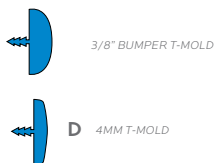

cascade teacher desk

model #: 26161

single bullet top, w/ right position box-box-file pedestal

DIMENSIONS + FREIGHT:

MODEL #	D"	W"	H"	F.C.	CUBE	WEIGHT
26161	24"	60"	30.25"	70		149
carton #1	25"	63"	3"	shipping weight 209 lbs.		
carton #2	26"	21"	32"			

OVERVIEW:

The Cascade Teacher Desk offers a stable, mobile and versatile workspace with integrated wireway and modesty panel plus the unique capabilities of Cascade storage. It offers a scalable solution for organization, storage and distribution of learning materials.

The 1 1/4" thick **WORK SURFACE** consists of a 45 lb. density particle board core with a .030" high-pressure laminated surface and a .020" melamine backer sheet. The edge of the work surface features a bumper edge molding (choices listed below) that is mechanically fastened every 6 to 8 inches to assure a long lasting fit.

The **PEDESTAL** is constructed of fully welded 20 gauge steel components and comes standard with 3" plate casters. Each plate caster takes 4 machine screws to fasten to the ped. The **BOX-BOX-FILE** pedestal has drawers on ball bearing slides and a lock for security. The leg is 1 5/8" x 10" double wall panel of 12-, 14- and 18-gauge steel with rounded edges and a 16-gauge steel tube 1 3/4" x 2" base. The modesty panel is mechanically fastened to the pedestals and to the laminated top.

CASCADE TEACHER TOP & EDGE PROFILE

1 1/4" TOP

FRAME

- BLACK
- PLATINUM

EDGE CHOICES

- APPLE
- BLACK
- BLUEBERRY
- BURGUNDY
- CERULEAN
- ORANGE
- CHAMPAGNE
- CHARCOAL
- CHOCOLATE
- CLEMENTINE
- FOREST GREEN
- FUCHSIA
- MINT
- MOCHA
- NAVY
- PERSIAN BLUE
- PURPLE
- RED
- WHITE
- YELLOW
- PLATINUM

LAMINATE CHOICES

- AMBER CHERRY
- ASIAN NIGHT
- BLOND ECHO
- FUSION MAPLE
- GOLDEN OAK
- GREY MESH
- GREY NEBULA
- NEW AGE OAK
- PEWTER MESH
- TAN ECHO
- WILD CHERRY

*see catalog for all optional parts & accessories.