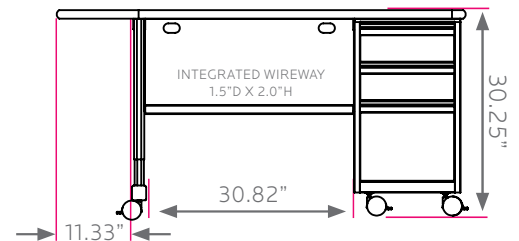

cascade teacher desk

model #: 26161

single bullet top, w/ right position box-box-file pedestal

DIMENSIONS + FREIGHT:

MODEL #	D"	W"	H"	F.C.	CUBE	WEIGHT
26161	24"	60"	30.25"	70		149
carton #1	25"	63"	3"	shipping weight 209 lbs.		
carton #2	26"	21"	32"			

OVERVIEW:

The Cascade Teacher Desk offers a stable, mobile and versatile workspace with integrated wireway and modesty panel plus the unique capabilities of Cascade storage. It offers a scalable solution for organization, storage and distribution of learning materials.

The 1 1/4" thick **WORK SURFACE** consists of a 45 lb. density particle board core with a .030" high-pressure laminated surface and a .020" melamine backer sheet. The edge of the work surface features a bumper edge molding (choices listed below) that is mechanically fastened every 6 to 8 inches to assure a long lasting fit.

The **PEDESTAL** is constructed of fully welded 20 gauge steel components and comes standard with 3" plate casters. Each plate caster takes 4 machine screws to fasten to the ped. The **BOX-BOX-FILE** pedestal has drawers on ball bearing slides and a lock for security. The leg is 1 5/8" x 10" double wall panel of 12-, 14- and 18-gauge steel with rounded edges and a 16-gauge steel tube 1 3/4" x 2" base. The modesty panel is mechanically fastened to the pedestals and to the laminated top.

CASCADE TEACHER TOP & EDGE PROFILE

1 1/4" TOP

FRAME

- BLACK
- PLATINUM

EDGE CHOICES

- APPLE
- BLACK
- BLUEBERRY
- BURGUNDY
- CERULEAN
- ORANGE
- CHAMPAGNE
- CHARCOAL
- CHOCOLATE
- CLEMENTINE
- FOREST GREEN
- FUCHSIA
- MINT
- MOCHA
- NAVY
- PERSIAN BLUE
- PURPLE
- RED
- WHITE
- YELLOW
- PLATINUM

LAMINATE CHOICES

- AMBER CHERRY
- ASIAN NIGHT
- BLOND ECHO
- FUSION MAPLE
- GOLDEN OAK
- GREY MESH
- GREY NEBULA
- NEW AGE OAK
- PEWTER MESH
- TAN ECHO
- WILD CHERRY

*see catalog for all optional parts & accessories.