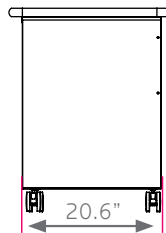

cascade teacher desk

model #: 26161

single bullet top, w/ right position box-box-file pedestal

DIMENSIONS + FREIGHT:

MODEL #	D"	W"	H"	F.C.	CUBE	WEIGHT
26161	24"	60"	30.25"	70		149
carton #1	25"	63"	3"	shipping weight 209 lbs.		
carton #2	26"	21"	32"			

OVERVIEW:

The Cascade Teacher Desk offers a stable, mobile and versatile workspace with integrated wireway and modesty panel plus the unique capabilities of Cascade storage. It offers a scalable solution for organization, storage and distribution of learning materials.

The 1 1/4" thick **WORK SURFACE** consists of a 45 lb. density particle board core with a .030" high-pressure laminated surface and a .020" melamine backer sheet. The edge of the work surface features a bumper edge molding (choices listed below) that is mechanically fastened every 6 to 8 inches to assure a long lasting fit.

The **PEDESTAL** is constructed of fully welded 20 gauge steel components and comes standard with 3" plate casters. Each plate caster takes 4 machine screws to fasten to the ped. The **BOX-BOX-FILE** pedestal has drawers on ball bearing slides and a lock for security. The leg is 1 5/8" x 10" double wall panel of 12-, 14- and 18-gauge steel with rounded edges and a 16-gauge steel tube 1 3/4" x 2" base. The modesty panel is mechanically fastened to the pedestals and to the laminated top.

CASCADE TEACHER TOP & EDGE PROFILE

1 1/4" TOP

FRAME

- BLACK
- PLATINUM

EDGE CHOICES

- APPLE
- BLACK
- BLUEBERRY
- BURGUNDY
- CERULEAN
- ORANGE
- CHAMPAGNE
- CHARCOAL
- CHOCOLATE
- CLEMENTINE
- FOREST GREEN
- FUCHSIA
- MINT
- MOCHA
- NAVY
- PERSIAN BLUE
- PURPLE
- RED
- WHITE
- YELLOW
- PLATINUM

LAMINATE CHOICES

- AMBER CHERRY
- ASIAN NIGHT
- BLOND ECHO
- FUSION MAPLE
- GOLDEN OAK
- GREY MESH
- GREY NEBULA
- NEW AGE OAK
- PEWTER MESH
- TAN ECHO
- WILD CHERRY

*see catalog for all optional parts & accessories.