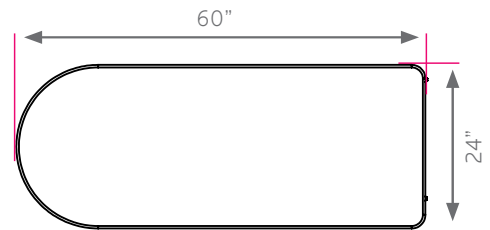

cascade teacher desk

model #: 26161

single bullet top, w/ right position box-box-file pedestal

DIMENSIONS + FREIGHT:

MODEL #	D"	W"	H"	F.C.	CUBE	WEIGHT
26161	24"	60"	30.25"	70		149
carton #1	25"	63"	3"	shipping weight 209 lbs.		
carton #2	26"	21"	32"			

OVERVIEW:

The Cascade Teacher Desk offers a stable, mobile and versatile workspace with integrated wireway and modesty panel plus the unique capabilities of Cascade storage. It offers a scalable solution for organization, storage and distribution of learning materials.

The 1 1/4" thick **WORK SURFACE** consists of a 45 lb. density particle board core with a .030" high-pressure laminated surface and a .020" melamine backer sheet. The edge of the work surface features a bumper edge molding (choices listed below) that is mechanically fastened every 6 to 8 inches to assure a long lasting fit.

The **PEDESTAL** is constructed of fully welded 20 gauge steel components and comes standard with 3" plate casters. Each plate caster takes 4 machine screws to fasten to the ped. The **BOX-BOX-FILE** pedestal has drawers on ball bearing slides and a lock for security. The leg is 1 5/8" x 10" double wall panel of 12-, 14- and 18-gauge steel with rounded edges and a 16-gauge steel tube 1 3/4" x 2" base. The modesty panel is mechanically fastened to the pedestals and to the laminated top.

CASCADE TEACHER TOP & EDGE PROFILE

1 1/4" TOP

FRAME

- BLACK
- PLATINUM

EDGE CHOICES

- APPLE
- BLACK
- BLUEBERRY
- BURGUNDY
- CERULEAN
- ORANGE
- CHAMPAGNE
- CHARCOAL
- CHOCOLATE
- CLEMENTINE
- FOREST GREEN
- FUCHSIA
- MINT
- MOCHA
- NAVY
- PERSIAN BLUE
- PURPLE
- RED
- WHITE
- YELLOW
- PLATINUM

LAMINATE CHOICES

- AMBER CHERRY
- ASIAN NIGHT
- BLOND ECHO
- FUSION MAPLE
- GOLDEN OAK
- GREY MESH
- GREY NEBULA
- NEW AGE OAK
- PEWTER MESH
- TAN ECHO
- WILD CHERRY

*see catalog for all optional parts & accessories.