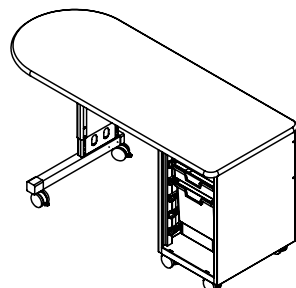

cascade teacher desk

model #: 26163

single bullet top, w/ right position cabinet (2) 3" + (1) 12" tote

DIMENSIONS + FREIGHT:

MODEL #	D"	W"	H"	F.C.	CUBE	WEIGHT
26163	24"	60"	30.25"	70		129
carton #1	25"	63"	3"		shipping weight 189 lbs.	
carton #2	16.5"	21.5"	27"			

OVERVIEW:

The Cascade Teacher Desk offers a stable, mobile and versatile workspace with integrated wireway and modesty panel plus the unique capabilities of Cascade storage. It offers a scalable solution for organization, storage and distribution of learning materials.

The 1 1/4" thick **WORK SURFACE** consists of a 45 lb. density particle board core with a .030" high-pressure laminated surface and a .020" melamine backer sheet. The edge of the work surface features a bumper edge molding (choices listed below) that is mechanically fastened every 6 to 8 inches to assure a long lasting fit.

The **PEDESTAL** is constructed of fully welded 20 gauge steel components and comes standard with 3" plate casters. Each plate caster takes 4 machine screws to fasten to the ped. The **TOTE PEDESTAL** is configured with (2) 3" and (1) 12" translucent totes. The leg is 1 5/8" x 10" double wall panel of 12-, 14- and 18-gauge steel with rounded edges and a 16-gauge steel tube 1 3/4" x 2" base. The modesty panel is mechanically fastened to the pedestals and to the laminated top.

CASCADE TEACHER TOP & EDGE PROFILE

1 1/4" TOP

FRAME

- BLACK
- PLATINUM

EDGE CHOICES

- APPLE
- CHAMPAGNE
- FUCHSIA
- PURPLE
- BLACK
- CHARCOAL
- MINT
- RED
- BLUEBERRY
- CHOCOLATE
- MOCHA
- WHITE
- BURGUNDY
- CLEMENTINE
- NAVY
- YELLOW
- CERULEAN
- FOREST GREEN
- PERSIAN BLUE
- PLATINUM
- ORANGE

LAMINATE CHOICES

- AMBER CHERRY
- GOLDEN OAK
- PEWTER MESH
- ASIAN NIGHT
- GREY MESH
- TAN ECHO
- BLOND ECHO
- GREY NEBULA
- WILD CHERRY
- FUSION MAPLE
- NEW AGE OAK

*see catalog for all optional parts & accessories.