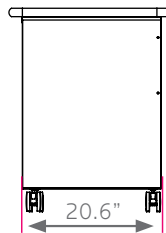

cascade teacher desk

model #: 26163

single bullet top, w/ right position cabinet (2) 3" + (1) 12" tote

DIMENSIONS + FREIGHT:

MODEL #	D"	W"	H"	F.C.	CUBE	WEIGHT
26163	24"	60"	30.25"	70		129
carton #1	25"	63"	3"		shipping weight 189 lbs.	
carton #2	16.5"	21.5"	27"			

OVERVIEW:

The Cascade Teacher Desk offers a stable, mobile and versatile workspace with integrated wireway and modesty panel plus the unique capabilities of Cascade storage. It offers a scalable solution for organization, storage and distribution of learning materials.

The 1 1/4" thick **WORK SURFACE** consists of a 45 lb. density particle board core with a .030" high-pressure laminated surface and a .020" melamine backer sheet. The edge of the work surface features a bumper edge molding (choices listed below) that is mechanically fastened every 6 to 8 inches to assure a long lasting fit.

The **PEDESTAL** is constructed of fully welded 20 gauge steel components and comes standard with 3" plate casters. Each plate caster takes 4 machine screws to fasten to the ped. The **TOTE PEDESTAL** is configured with (2) 3" and (1) 12" translucent totes. The leg is 1 5/8" x 10" double wall panel of 12-, 14- and 18-gauge steel with rounded edges and a 16-gauge steel tube 1 3/4" x 2" base. The modesty panel is mechanically fastened to the pedestals and to the laminated top.

CASCADE TEACHER TOP & EDGE PROFILE

1 1/4" TOP

FRAME

- BLACK
- PLATINUM

EDGE CHOICES

- APPLE
- CHAMPAGNE
- FUCHSIA
- PURPLE
- BLACK
- CHARCOAL
- MINT
- RED
- BLUEBERRY
- CHOCOLATE
- MOCHA
- WHITE
- BURGUNDY
- CLEMENTINE
- NAVY
- YELLOW
- CERULEAN
- FOREST GREEN
- PERSIAN BLUE
- PLATINUM
- ORANGE

LAMINATE CHOICES

- AMBER CHERRY
- GOLDEN OAK
- PEWTER MESH
- ASIAN NIGHT
- GREY MESH
- TAN ECHO
- BLOND ECHO
- GREY NEBULA
- WILD CHERRY
- FUSION MAPLE
- NEW AGE OAK

*see catalog for all optional parts & accessories.