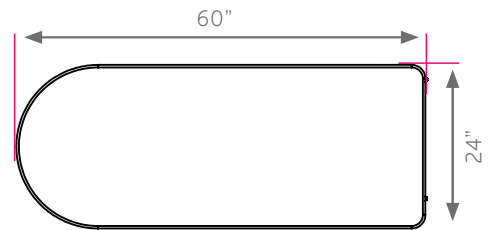

cascade teacher desk

model #: 26163

single bullet top, w/ right position cabinet (2) 3" + (1) 12" tote

DIMENSIONS + FREIGHT:

MODEL #	D"	W"	H"	F.C.	CUBE	WEIGHT
26163	24"	60"	30.25"	70		129
carton #1	25"	63"	3"		shipping weight 189 lbs.	
carton #2	16.5"	21.5"	27"			

OVERVIEW:

The Cascade Teacher Desk offers a stable, mobile and versatile workspace with integrated wireway and modesty panel plus the unique capabilities of Cascade storage. It offers a scalable solution for organization, storage and distribution of learning materials.

The 1 1/4" thick **WORK SURFACE** consists of a 45 lb. density particle board core with a .030" high-pressure laminated surface and a .020" melamine backer sheet. The edge of the work surface features a bumper edge molding (choices listed below) that is mechanically fastened every 6 to 8 inches to assure a long lasting fit.

The **PEDESTAL** is constructed of fully welded 20 gauge steel components and comes standard with 3" plate casters. Each plate caster takes 4 machine screws to fasten to the ped. The **TOTE PEDESTAL** is configured with (2) 3" and (1) 12" translucent totes. The leg is 1 5/8" x 10" double wall panel of 12-, 14- and 18-gauge steel with rounded edges and a 16-gauge steel tube 1 3/4" x 2" base. The modesty panel is mechanically fastened to the pedestals and to the laminated top.

CASCADE TEACHER TOP & EDGE PROFILE

1 1/4" TOP

FRAME

- BLACK
- PLATINUM

EDGE CHOICES

- APPLE
- CHAMPAGNE
- FUCHSIA
- PURPLE
- BLACK
- CHARCOAL
- MINT
- RED
- BLUEBERRY
- CHOCOLATE
- MOCHA
- WHITE
- BURGUNDY
- CLEMENTINE
- NAVY
- YELLOW
- CERULEAN
- FOREST GREEN
- PERSIAN BLUE
- PLATINUM
- ORANGE

LAMINATE CHOICES

- AMBER CHERRY
- GOLDEN OAK
- PEWTER MESH
- ASIAN NIGHT
- GREY MESH
- TAN ECHO
- BLOND ECHO
- GREY NEBULA
- WILD CHERRY
- FUSION MAPLE
- NEW AGE OAK

*see catalog for all optional parts & accessories.