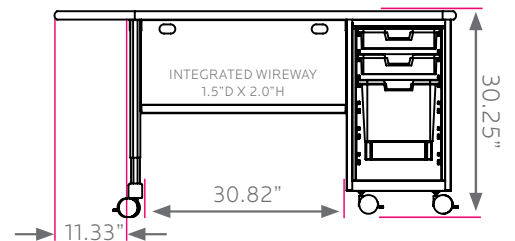

cascade teacher desk

model #: 26163

single bullet top, w/ right position cabinet (2) 3" + (1) 12" tote

DIMENSIONS + FREIGHT:

MODEL #	D"	W"	H"	F.C.	CUBE	WEIGHT
26163	24"	60"	30.25"	70		129
carton #1	25"	63"	3"		shipping weight 189 lbs.	
carton #2	16.5"	21.5"	27"			

OVERVIEW:

The Cascade Teacher Desk offers a stable, mobile and versatile workspace with integrated wireway and modesty panel plus the unique capabilities of Cascade storage. It offers a scalable solution for organization, storage and distribution of learning materials.

The 1 1/4" thick **WORK SURFACE** consists of a 45 lb. density particle board core with a .030" high-pressure laminated surface and a .020" melamine backer sheet. The edge of the work surface features a bumper edge molding (choices listed below) that is mechanically fastened every 6 to 8 inches to assure a long lasting fit.

The **PEDESTAL** is constructed of fully welded 20 gauge steel components and comes standard with 3" plate casters. Each plate caster takes 4 machine screws to fasten to the ped. The **TOTE PEDESTAL** is configured with (2) 3" and (1) 12" translucent totes. The leg is 1 5/8" x 10" double wall panel of 12-, 14- and 18-gauge steel with rounded edges and a 16-gauge steel tube 1 3/4" x 2" base. The modesty panel is mechanically fastened to the pedestals and to the laminated top.

CASCADE TEACHER TOP & EDGE PROFILE

1 1/4" TOP

FRAME

- BLACK
- PLATINUM

EDGE CHOICES

- APPLE
- CHAMPAGNE
- FUCHSIA
- PURPLE
- BLACK
- CHARCOAL
- MINT
- RED
- BLUEBERRY
- CHOCOLATE
- MOCHA
- WHITE
- BURGUNDY
- CLEMENTINE
- NAVY
- YELLOW
- CERULEAN
- FOREST GREEN
- PERSIAN BLUE
- PLATINUM
- ORANGE

LAMINATE CHOICES

- AMBER CHERRY
- GOLDEN OAK
- PEWTER MESH
- ASIAN NIGHT
- GREY MESH
- TAN ECHO
- BLOND ECHO
- GREY NEBULA
- WILD CHERRY
- FUSION MAPLE
- NEW AGE OAK

*see catalog for all optional parts & accessories.