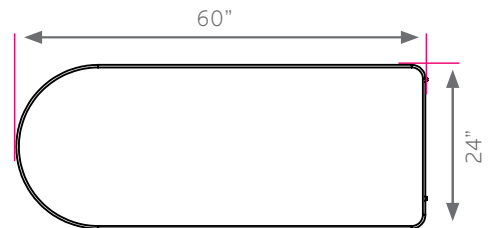

model #: 26165

single bullet top, w/ right position cabinet w/ door & (2) 3" + (1) 12" tote

DIMENSIONS + FREIGHT:

MODEL #	D"	W"	H"	F.C.	CUBE	WEIGHT
26165	24"	60"	30.25"	70		136
carton #1	25"	63"	3"	shipping weight 196 lbs.		
carton #2	16.5"	21.5"	27"			

OVERVIEW:

The Cascade Teacher Desk offers a stable, mobile and versatile workspace with integrated wireway and modesty panel plus the unique capabilities of Cascade storage. It offers a scalable solution for organization, storage and distribution of learning materials.

The 1 1/4" thick **WORK SURFACE** consists of a 45 lb. density particle board core with a .030" high-pressure laminated surface and a .020" melamine backer sheet. The edge of the work surface features a bumper edge molding (choices listed below) that is mechanically fastened every 6 to 8 inches to assure a long lasting fit.

The **PEDESTAL** is constructed of fully welded 20 gauge steel components and comes standard with 3" plate casters. Each plate caster takes 4 machine screws to fasten to the ped. The **TOTE PEDESTAL** is configured with (2) 3" and (1) 12" translucent totes. Tote Pedestal also features a locking door for security. The leg is 1 5/8" x 10" double wall panel of 12-, 14- and 18-gauge steel with rounded edges and a 16-gauge steel tube 1 3/4" x 2" base. The modesty panel is mechanically fastened to the pedestals and to the laminated top.

CASCADE TEACHER TOP & EDGE PROFILE

1 1/4" TOP

tote tray configuration:

FRAME

- BLACK
- PLATINUM

EDGE CHOICES

- APPLE
- CHAMPAGNE
- FUCHSIA
- PURPLE
- BLACK
- CHARCOAL
- MINT
- RED
- BLUEBERRY
- CHOCOLATE
- MOCHA
- WHITE
- BURGUNDY
- CLEMENTINE
- NAVY
- YELLOW
- CERULEAN
- FOREST GREEN
- PERSIAN BLUE
- PLATINUM
- ORANGE

LAMINATE CHOICES

- AMBER CHERRY
- GOLDEN OAK
- PEWTER MESH
- ASIAN NIGHT
- GREY MESH
- TAN ECHO
- BLOND ECHO
- GREY NEBULA
- WILD CHERRY
- FUSION MAPLE
- NEW AGE OAK

*see catalog for all optional parts & accessories.