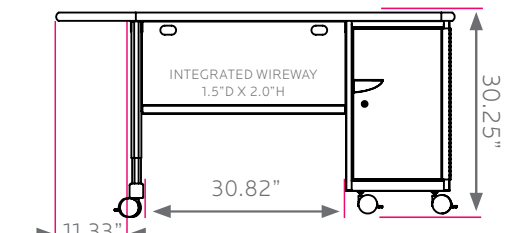

model #: 26165

single bullet top, w/ right position cabinet w/ door & (2) 3" + (1) 12" tote

DIMENSIONS + FREIGHT:

MODEL #	D"	W"	H"	F.C.	CUBE	WEIGHT
26165	24"	60"	30.25"	70		136
carton #1	25"	63"	3"	shipping weight 196 lbs.		
carton #2	16.5"	21.5"	27"			

OVERVIEW:

The Cascade Teacher Desk offers a stable, mobile and versatile workspace with integrated wireway and modesty panel plus the unique capabilities of Cascade storage. It offers a scalable solution for organization, storage and distribution of learning materials.

The 1 1/4" thick **WORK SURFACE** consists of a 45 lb. density particle board core with a .030" high-pressure laminated surface and a .020" melamine backer sheet. The edge of the work surface features a bumper edge molding (choices listed below) that is mechanically fastened every 6 to 8 inches to assure a long lasting fit.

The **PEDESTAL** is constructed of fully welded 20 gauge steel components and comes standard with 3" plate casters. Each plate caster takes 4 machine screws to fasten to the ped. The **TOTE PEDESTAL** is configured with (2) 3" and (1) 12" translucent totes. Tote Pedestal also features a locking door for security. The leg is 1 5/8" x 10" double wall panel of 12-, 14- and 18-gauge steel with rounded edges and a 16-gauge steel tube 1 3/4" x 2" base. The modesty panel is mechanically fastened to the pedestals and to the laminated top.

CASCADE TEACHER TOP & EDGE PROFILE

1 1/4" TOP

tote tray configuration:

FRAME

- BLACK
- PLATINUM

EDGE CHOICES

- APPLE
- CHAMPAGNE
- FUCHSIA
- PURPLE
- BLACK
- CHARCOAL
- MINT
- RED
- BLUEBERRY
- CHOCOLATE
- MOCHA
- WHITE
- BURGUNDY
- CLEMENTINE
- NAVY
- YELLOW
- CERULEAN
- FOREST GREEN
- PERSIAN BLUE
- PLATINUM
- ORANGE

LAMINATE CHOICES

- AMBER CHERRY
- GOLDEN OAK
- PEWTER MESH
- ASIAN NIGHT
- GREY MESH
- TAN ECHO
- BLOND ECHO
- GREY NEBULA
- WILD CHERRY
- FUSION MAPLE
- NEW AGE OAK

*see catalog for all optional parts & accessories.