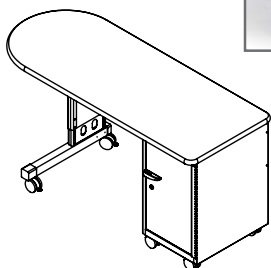

tote tray configuration: