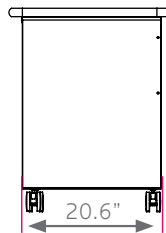

tote tray configuration: