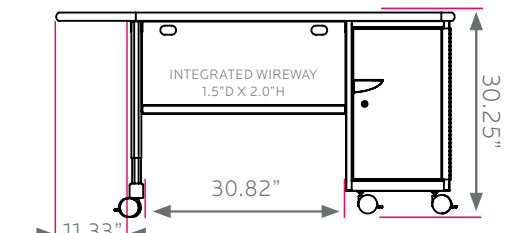

model #: 26169

single bullet top, w/ right position cabinet w/ door & (6) 3" totes

DIMENSIONS + FREIGHT:

MODEL #	D"	W"	H"	F.C.	CUBE	WEIGHT
26169	24"	60"	30.25"	70		136
carton #1	25"	63"	3"	shipping weight 196 lbs.		
carton #2	16.5"	21.5"	27"			

OVERVIEW:

The Cascade Teacher Desk offers a stable, mobile and versatile workspace with integrated wireway and modesty panel plus the unique capabilities of Cascade storage. It offers a scalable solution for organization, storage and distribution of learning materials.

The 1 1/4" thick **WORK SURFACE** consists of a 45 lb. density particle board core with a .030" high-pressure laminated surface and a .020" melamine backer sheet. The edge of the work surface features a bumper edge molding (choices listed below) that is mechanically fastened every 6 to 8 inches to assure a long lasting fit.

The **PEDESTAL** is constructed of fully welded 20 gauge steel components and comes standard with 3" plate casters. Each plate caster takes 4 machine screws to fasten to the ped. The **TOTE PEDESTAL** is configured with (6) 3" translucent totes. The Tote Pedestal also features a locking door for security. The leg is 1 5/8" x 10" double wall panel of 12-, 14- and 18-gauge steel with rounded edges and a 16-gauge steel tube 1 3/4" x 2" base. The modesty panel is mechanically fastened to the pedestals and to the laminated top.

CASCADE TEACHER TOP & EDGE PROFILE

1 1/4" TOP

tote tray configuration:

FRAME

- BLACK
- PLATINUM

EDGE CHOICES

- APPLE
- CHAMPAGNE
- FUCHSIA
- PURPLE
- BLACK
- CHARCOAL
- MINT
- RED
- BLUEBERRY
- CHOCOLATE
- MOCHA
- WHITE
- BURGUNDY
- CLEMENTINE
- NAVY
- YELLOW
- CERULEAN
- FOREST GREEN
- PERSIAN BLUE
- PLATINUM
- ORANGE

LAMINATE CHOICES

- AMBER CHERRY
- GOLDEN OAK
- PEWTER MESH
- ASIAN NIGHT
- GREY MESH
- TAN ECHO
- BLOND ECHO
- GREY NEBULA
- WILD CHERRY
- FUSION MAPLE
- NEW AGE OAK

*see catalog for all optional parts & accessories.