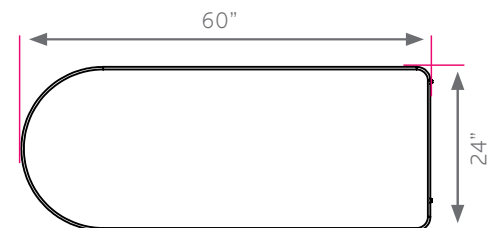

model #: 26169

single bullet top, w/ right position cabinet w/ door & (6) 3" totes

DIMENSIONS + FREIGHT:

MODEL #	D"	W"	H"	F.C.	CUBE	WEIGHT
26169	24"	60"	30.25"	70		136
carton #1	25"	63"	3"	shipping weight 196 lbs.		
carton #2	16.5"	21.5"	27"			

OVERVIEW:

The Cascade Teacher Desk offers a stable, mobile and versatile workspace with integrated wireway and modesty panel plus the unique capabilities of Cascade storage. It offers a scalable solution for organization, storage and distribution of learning materials.

The 1 1/4" thick **WORK SURFACE** consists of a 45 lb. density particle board core with a .030" high-pressure laminated surface and a .020" melamine backer sheet. The edge of the work surface features a bumper edge molding (choices listed below) that is mechanically fastened every 6 to 8 inches to assure a long lasting fit.

The **PEDESTAL** is constructed of fully welded 20 gauge steel components and comes standard with 3" plate casters. Each plate caster takes 4 machine screws to fasten to the ped. The **TOTE PEDESTAL** is configured with (6) 3" translucent totes. The Tote Pedestal also features a locking door for security. The leg is 1 5/8" x 10" double wall panel of 12-, 14- and 18-gauge steel with rounded edges and a 16-gauge steel tube 1 3/4" x 2" base. The modesty panel is mechanically fastened to the pedestals and to the laminated top.

CASCADE TEACHER TOP & EDGE PROFILE

1 1/4" TOP

tote tray configuration:

FRAME

- BLACK
- PLATINUM

EDGE CHOICES

- APPLE
- CHAMPAGNE
- FUCHSIA
- PURPLE
- BLACK
- CHARCOAL
- MINT
- RED
- BLUEBERRY
- CHOCOLATE
- MOCHA
- WHITE
- BURGUNDY
- CLEMENTINE
- NAVY
- YELLOW
- CERULEAN
- FOREST GREEN
- PERSIAN BLUE
- PLATINUM
- ORANGE

LAMINATE CHOICES

- AMBER CHERRY
- GOLDEN OAK
- PEWTER MESH
- ASIAN NIGHT
- GREY MESH
- TAN ECHO
- BLOND ECHO
- GREY NEBULA
- WILD CHERRY
- FUSION MAPLE
- NEW AGE OAK

*see catalog for all optional parts & accessories.