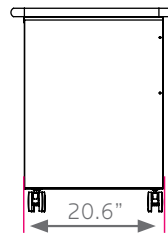

tote tray configuration: