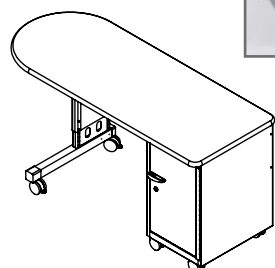

tote tray configuration: