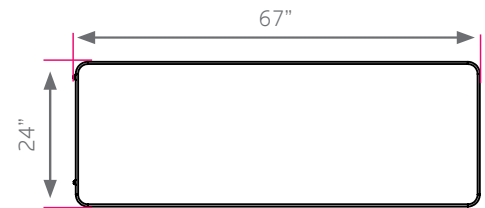

cascade teacher desk

model #: 26170

rectangle, double open cabinet w/ totes

DIMENSIONS + FREIGHT:

MODEL #	D"	W"	H"	F.C.	CUBE	WEIGHT
26170	24"	67"	30.25"	70		153 lbs.
carton #1	31"	75"	3"			shipping weight 213 lbs.
carton #2	16.5"	21.5"	27"			
carton #3	16.5"	21.5"	27"			

OVERVIEW:

The Cascade Teacher Desk offers a stable, mobile and versatile workspace with integrated wireway and modesty panel plus the unique capabilities of Cascade storage. It offers a scalable solution for organization, storage and distribution of learning materials.

The 1 1/4" thick **WORK SURFACE** consists of a 45 lb. density particle board core with a .030" high-pressure laminated surface and a .020" melamine backer sheet. The edge of the work surface features a bumper edge molding (choices listed below) that is mechanically fastened every 6 to 8 inches to assure a long lasting fit.

The **TWO PEDESTALS** are constructed of fully welded 20 gauge steel components and comes standard with 3" plate casters. Each plate caster takes 4 machine screws to fasten to the ped. Each **TOTE PEDESTAL** is configured with (6) 3" translucent totes. The modesty panel is mechanically fastened to the pedestals and to the laminated top.