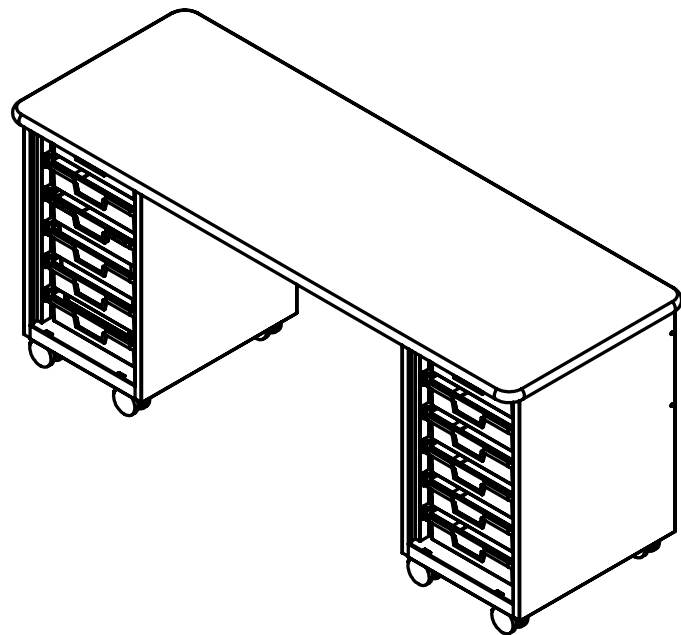

cascade teacher desk

model #: 26170

rectangle, double open cabinet w/ totes

DIMENSIONS + FREIGHT:

MODEL #	D"	W"	H"	F.C.	CUBE	WEIGHT
26170	24"	67"	30.25"	70		153 lbs.
carton #1	31"	75"	3"			shipping weight 213 lbs.
carton #2	16.5"	21.5"	27"			
carton #3	16.5"	21.5"	27"			

OVERVIEW:

The Cascade Teacher Desk offers a stable, mobile and versatile workspace with integrated wireway and modesty panel plus the unique capabilities of Cascade storage. It offers a scalable solution for organization, storage and distribution of learning materials.

The 1 1/4" thick **WORK SURFACE** consists of a 45 lb. density particle board core with a .030" high-pressure laminated surface and a .020" melamine backer sheet. The edge of the work surface features a bumper edge molding (choices listed below) that is mechanically fastened every 6 to 8 inches to assure a long lasting fit.

The **TWO PEDESTALS** are constructed of fully welded 20 gauge steel components and comes standard with 3" plate casters. Each plate caster takes 4 machine screws to fasten to the ped. Each **TOTE PEDESTAL** is configured with (6) 3" translucent totes. The modesty panel is mechanically fastened to the pedestals and to the laminated top.