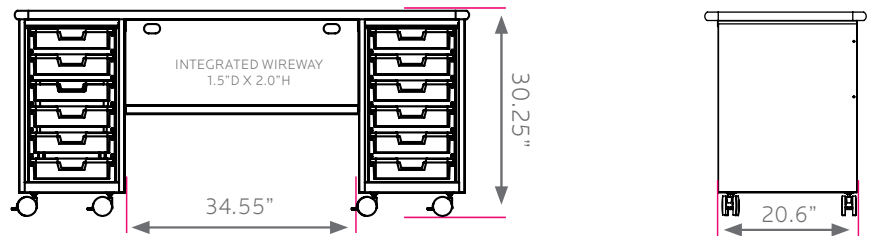

cascade teacher desk

model #: 26170

rectangle, double open cabinet w/ totes

DIMENSIONS + FREIGHT:

MODEL #	D"	W"	H"	F.C.	CUBE	WEIGHT
26170	24"	67"	30.25"	70		153 lbs.
carton #1	31"	75"	3"			shipping weight 213 lbs.
carton #2	16.5"	21.5"	27"			
carton #3	16.5"	21.5"	27"			

OVERVIEW:

The Cascade Teacher Desk offers a stable, mobile and versatile workspace with integrated wireway and modesty panel plus the unique capabilities of Cascade storage. It offers a scalable solution for organization, storage and distribution of learning materials.

The 1 1/4" thick **WORK SURFACE** consists of a 45 lb. density particle board core with a .030" high-pressure laminated surface and a .020" melamine backer sheet. The edge of the work surface features a bumper edge molding (choices listed below) that is mechanically fastened every 6 to 8 inches to assure a long lasting fit.

The **TWO PEDESTALS** are constructed of fully welded 20 gauge steel components and comes standard with 3" plate casters. Each plate caster takes 4 machine screws to fasten to the ped. Each **TOTE PEDESTAL** is configured with (6) 3" translucent totes. The modesty panel is mechanically fastened to the pedestals and to the laminated top.