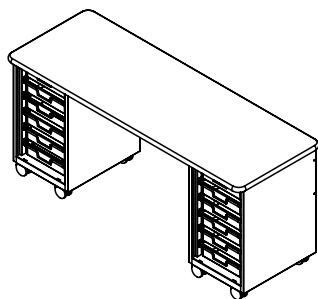

CASCADE TEACHER TOP & EDGE PROFILE

1 1/4" TOP

FRAME

- BLACK
- PLATINUM

EDGE CHOICES

- APPLE
- BLACK
- BLUEBERRY
- BURGUNDY
- CERULEAN
- ORANGE
- CHAMPAGNE
- CHARCOAL
- CHOCOLATE
- CLEMENTINE
- FOREST GREEN
- FUCHSIA
- MINT
- MOCHA
- NAVY
- PERSIAN BLUE
- PURPLE
- RED
- WHITE
- YELLOW
- PLATINUM

LAMINATE CHOICES

- AMBER CHERRY
- ASIAN NIGHT
- BLOND ECHO
- FUSION MAPLE
- GOLDEN OAK
- GREY MESH
- GREY NEBULA
- NEW AGE OAK
- PEWTER MESH
- TAN ECHO
- WILD CHERRY

*see catalog for all optional parts & accessories.