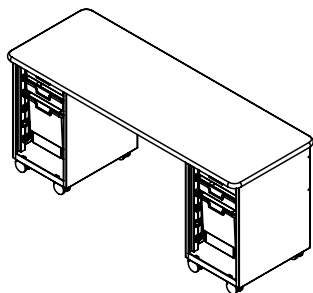

cascade teacher desk

model #: 26171

rectangle, double open cabinet w/ totes

DIMENSIONS + FREIGHT:

MODEL #	D"	W"	H"	F.C.	CUBE	WEIGHT
26171	24"	67"	30.25"	70		153 lbs.
carton #1	31"	75"	3"			shipping weight 213 lbs.
carton #2	16.5"	21.5"	27"			
carton #3	16.5"	21.5"	27"			

OVERVIEW:

The Cascade Teacher Desk offers a stable, mobile and versatile workspace with integrated wireway and modesty panel plus the unique capabilities of Cascade storage. It offers a scalable solution for organization, storage and distribution of learning materials.

The 1 1/4" thick **WORK SURFACE** consists of a 45 lb. density particle board core with a .030" high-pressure laminated surface and a .020" melamine backer sheet. The edge of the work surface features a bumper edge molding (choices listed below) that is mechanically fastened every 6 to 8 inches to assure a long lasting fit.

The **TWO PEDESTALS** are constructed of fully welded 20 gauge steel components and comes standard with 3" plate casters. Each plate caster takes 4 machine screws to fasten to the ped. Each **TOTE PEDESTAL** is configured with (2) 3" totes and (1) 12" translucent tote. The modesty panel is mechanically fastened to the pedestals and to the laminated top.

CASCADE TEACHER TOP & EDGE PROFILE

1 1/4" TOP

FRAME

- BLACK
- PLATINUM

EDGE CHOICES

- APPLE
- BLACK
- BLUEBERRY
- BURGUNDY
- CERULEAN
- ORANGE
- CHAMPAGNE
- CHARCOAL
- CHOCOLATE
- CLEMENTINE
- FOREST GREEN
- FUCHSIA
- MINT
- MOCHA
- NAVY
- PERSIAN BLUE
- PURPLE
- RED
- WHITE
- YELLOW
- PLATINUM

LAMINATE CHOICES

- AMBER CHERRY
- ASIAN NIGHT
- BLOND ECHO
- FUSION MAPLE
- GOLDEN OAK
- GREY MESH
- GREY NEBULA
- NEW AGE OAK
- PEWTER MESH
- TAN ECHO
- WILD CHERRY

*see catalog for all optional parts & accessories.