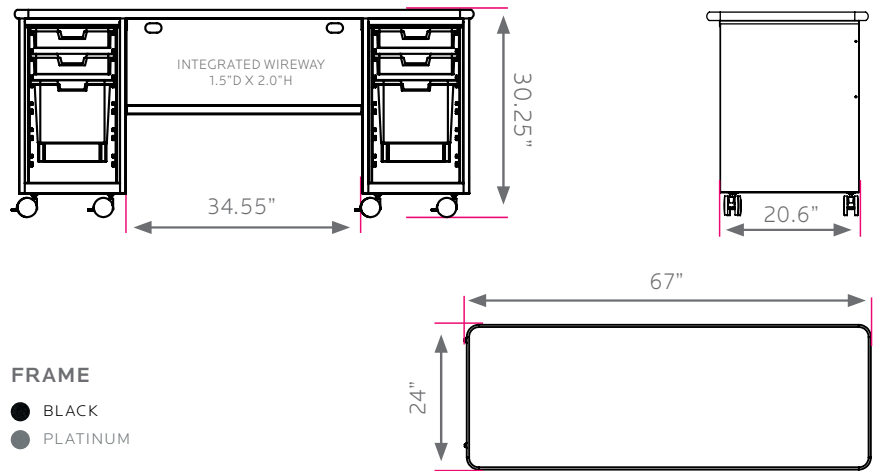

cascade teacher desk

model #: 26171

rectangle, double open cabinet w/ totes

DIMENSIONS + FREIGHT:

MODEL #	D"	W"	H"	F.C.	CUBE	WEIGHT
26171	24"	67"	30.25"	70		153 lbs.
carton #1	31"	75"	3"			shipping weight 213 lbs.
carton #2	16.5"	21.5"	27"			
carton #3	16.5"	21.5"	27"			

OVERVIEW:

The Cascade Teacher Desk offers a stable, mobile and versatile workspace with integrated wireway and modesty panel plus the unique capabilities of Cascade storage. It offers a scalable solution for organization, storage and distribution of learning materials.

The 1 1/4" thick **WORK SURFACE** consists of a 45 lb. density particle board core with a .030" high-pressure laminated surface and a .020" melamine backer sheet. The edge of the work surface features a bumper edge molding (choices listed below) that is mechanically fastened every 6 to 8 inches to assure a long lasting fit.

The **TWO PEDESTALS** are constructed of fully welded 20 gauge steel components and comes standard with 3" plate casters. Each plate caster takes 4 machine screws to fasten to the ped. Each **TOTE PEDESTAL** is configured with (2) 3" totes and (1) 12" translucent tote. The modesty panel is mechanically fastened to the pedestals and to the laminated top.

CASCADE TEACHER TOP & EDGE PROFILE

1 1/4" TOP

FRAME

- BLACK
- PLATINUM

EDGE CHOICES

- APPLE
- BLACK
- BLUEBERRY
- BURGUNDY
- CERULEAN
- ORANGE
- CHAMPAGNE
- CHARCOAL
- CHOCOLATE
- CLEMENTINE
- FOREST GREEN
- FUCHSIA
- MINT
- MOCHA
- NAVY
- PERSIAN BLUE
- PURPLE
- RED
- WHITE
- YELLOW
- PLATINUM

LAMINATE CHOICES

- AMBER CHERRY
- ASIAN NIGHT
- BLOND ECHO
- FUSION MAPLE
- GOLDEN OAK
- GREY MESH
- GREY NEBULA
- NEW AGE OAK
- PEWTER MESH
- TAN ECHO
- WILD CHERRY

*see catalog for all optional parts & accessories.