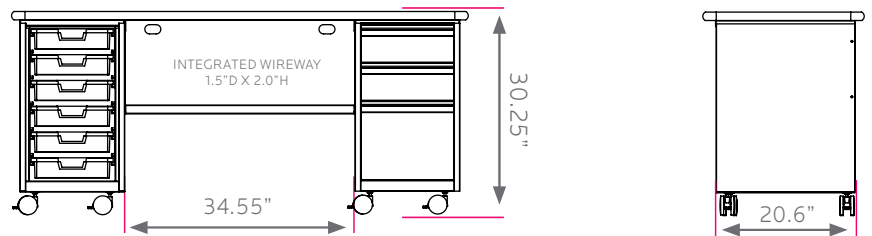

cascade teacher desk

model #: 26172

rectangle, open cabinet + box-box-file

DIMENSIONS + FREIGHT:

MODEL #	D"	W"	H"	F.C.	CUBE	WEIGHT
26172	24"	67"	30.25"	70		173 lbs.
carton #1	31"	75"	3"	shipping weight 233 lbs.		
carton #2	16.5"	21.5"	27"			
carton #3	26"	21"	32"			

OVERVIEW:

The Cascade Teacher Desk offers a stable, mobile and versatile workspace with integrated wireway and modesty panel plus the unique capabilities of Cascade storage. It offers a scalable solution for organization, storage and distribution of learning materials.

The 1 1/4" thick **WORK SURFACE** consists of a 45 lb. density particle board core with a .030" high-pressure laminated surface and a .020" melamine backer sheet. The edge of the work surface features a bumper edge molding (choices listed below) that is mechanically fastened every 6 to 8 inches to assure a long lasting fit.

The **PEDESTALS** are constructed of fully welded 20 gauge steel components and comes standard with 3" plate casters. Each plate caster takes 4 machine screws to fasten to the ped. The **TOTE PEDESTAL** is configured with (6) 3" translucent totes. The **BOX-BOX-FILE** has drawers on ball bearing slides and also has a lock for security. The modesty panel is mechanically fastened to the pedestals and to the laminated top.