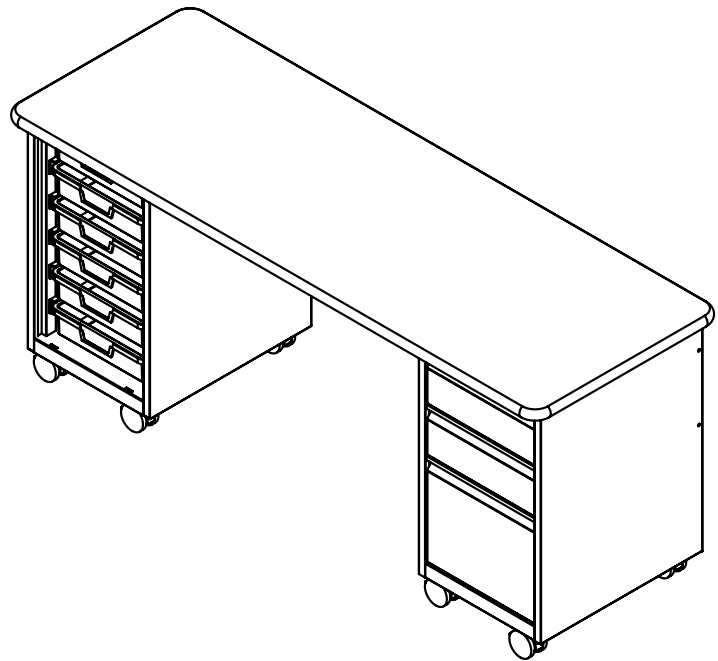

cascade teacher desk

model #: 26172

rectangle, open cabinet + box-box-file

DIMENSIONS + FREIGHT:

MODEL #	D"	W"	H"	F.C.	CUBE	WEIGHT
26172	24"	67"	30.25"	70		173 lbs.
carton #1	31"	75"	3"	shipping weight 233 lbs.		
carton #2	16.5"	21.5"	27"			
carton #3	26"	21"	32"			

OVERVIEW:

The Cascade Teacher Desk offers a stable, mobile and versatile workspace with integrated wireway and modesty panel plus the unique capabilities of Cascade storage. It offers a scalable solution for organization, storage and distribution of learning materials.

The 1 1/4" thick **WORK SURFACE** consists of a 45 lb. density particle board core with a .030" high-pressure laminated surface and a .020" melamine backer sheet. The edge of the work surface features a bumper edge molding (choices listed below) that is mechanically fastened every 6 to 8 inches to assure a long lasting fit.

The **PEDESTALS** are constructed of fully welded 20 gauge steel components and comes standard with 3" plate casters. Each plate caster takes 4 machine screws to fasten to the ped. The **TOTE PEDESTAL** is configured with (6) 3" translucent totes. The **BOX-BOX-FILE** has drawers on ball bearing slides and also has a lock for security. The modesty panel is mechanically fastened to the pedestals and to the laminated top.