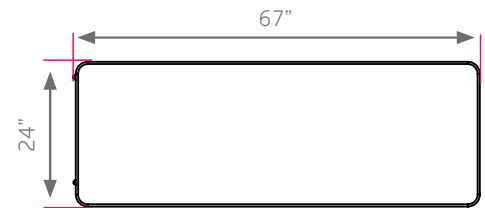

cascade teacher desk

model #: 26172

rectangle, open cabinet + box-box-file

DIMENSIONS + FREIGHT:

MODEL #	D"	W"	H"	F.C.	CUBE	WEIGHT
26172	24"	67"	30.25"	70		173 lbs.
carton #1	31"	75"	3"	shipping weight 233 lbs.		
carton #2	16.5"	21.5"	27"			
carton #3	26"	21"	32"			

OVERVIEW:

The Cascade Teacher Desk offers a stable, mobile and versatile workspace with integrated wireway and modesty panel plus the unique capabilities of Cascade storage. It offers a scalable solution for organization, storage and distribution of learning materials.

The 1 1/4" thick **WORK SURFACE** consists of a 45 lb. density particle board core with a .030" high-pressure laminated surface and a .020" melamine backer sheet. The edge of the work surface features a bumper edge molding (choices listed below) that is mechanically fastened every 6 to 8 inches to assure a long lasting fit.

The **PEDESTALS** are constructed of fully welded 20 gauge steel components and comes standard with 3" plate casters. Each plate caster takes 4 machine screws to fasten to the ped. The **TOTE PEDESTAL** is configured with (6) 3" translucent totes. The **BOX-BOX-FILE** has drawers on ball bearing slides and also has a lock for security. The modesty panel is mechanically fastened to the pedestals and to the laminated top.