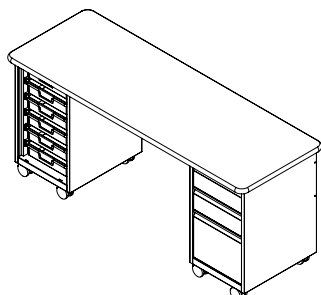

CASCADE TEACHER TOP & EDGE PROFILE

1 1/4" TOP

FRAME

- BLACK
- PLATINUM

EDGE CHOICES

- APPLE
- CHAMPAGNE
- FUCHSIA
- PURPLE
- BLACK
- CHARCOAL
- MINT
- RED
- BLUEBERRY
- CHOCOLATE
- MOCHA
- WHITE
- BURGUNDY
- CLEMENTINE
- NAVY
- YELLOW
- CERULEAN
- FOREST GREEN
- PERSIAN BLUE
- PLATINUM
- ORANGE

LAMINATE CHOICES

- AMBER CHERRY
- GOLDEN OAK
- PEWTER MESH
- ASIAN NIGHT
- GREY MESH
- TAN ECHO
- BLOND ECHO
- GREY NEBULA
- WILD CHERRY
- FUSION MAPLE
- NEW AGE OAK

*see catalog for all optional parts & accessories.