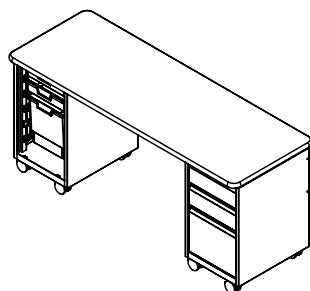

CASCADE TEACHER TOP & EDGE PROFILE

1 1/4" TOP

FRAME

- BLACK
- PLATINUM

EDGE CHOICES

- APPLE
- BLACK
- BLUEBERRY
- BURGUNDY
- CERULEAN
- ORANGE
- CHAMPAGNE
- CHARCOAL
- CHOCOLATE
- CLEMENTINE
- FOREST GREEN
- FUCHSIA
- MINT
- MOCHA
- NAVY
- PERSIAN BLUE
- PURPLE
- RED
- WHITE
- YELLOW
- PLATINUM

LAMINATE CHOICES

- AMBER CHERRY
- ASIAN NIGHT
- BLOND ECHO
- FUSION MAPLE
- GOLDEN OAK
- GREY MESH
- GREY NEBULA
- NEW AGE OAK
- PEWTER MESH
- TAN ECHO
- WILD CHERRY

*see catalog for all optional parts & accessories.