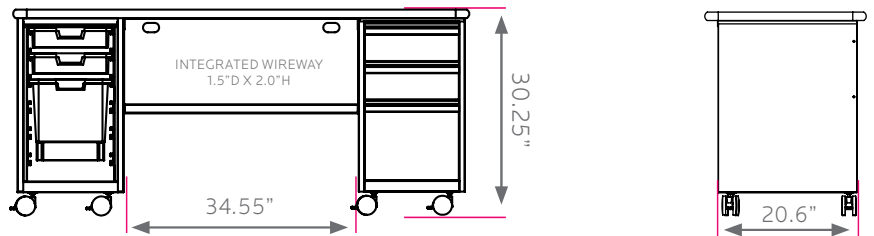

cascade teacher desk

model #: 26173

rectangle, open cabinet + box-box-file

DIMENSIONS + FREIGHT:

MODEL #	D"	W"	H"	F.C.	CUBE	WEIGHT
26173	24"	67"	30.25"	70		173 lbs.
carton #1	31"	75"	3"	shipping weight	233 lbs.	
carton #2	16.5"	21.5"	27"			
carton #3	26"	21"	32"			

OVERVIEW:

The Cascade Teacher Desk offers a stable, mobile and versatile workspace with integrated wireway and modesty panel plus the unique capabilities of Cascade storage. It offers a scalable solution for organization, storage and distribution of learning materials.

The 1 1/4" thick **WORK SURFACE** consists of a 45 lb. density particle board core with a .030" high-pressure laminated surface and a .020" melamine backer sheet. The edge of the work surface features a bumper edge molding (choices listed below) that is mechanically fastened every 6 to 8 inches to assure a long lasting fit.

The **PEDESTALS** are constructed of fully welded 20 gauge steel components and comes standard with 3" plate casters. Each plate caster takes 4 machine screws to fasten to the ped. The **TOTE PEDESTAL** is configured with (2) 3" totes and (1) 12" translucent tote. The **BOX-BOX-FILE** has drawers on ball bearing slides and also has a lock for security. The modesty panel is mechanically fastened to the pedestals and to the laminated top.