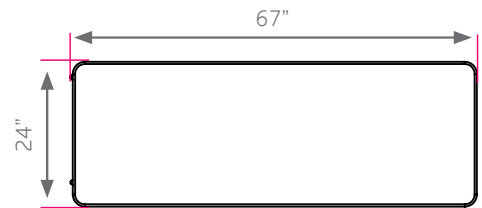

cascade teacher desk

model #: 26173

rectangle, open cabinet + box-box-file

DIMENSIONS + FREIGHT:

MODEL #	D"	W"	H"	F.C.	CUBE	WEIGHT
26173	24"	67"	30.25"	70		173 lbs.
carton #1	31"	75"	3"	shipping weight	233 lbs.	
carton #2	16.5"	21.5"	27"			
carton #3	26"	21"	32"			

OVERVIEW:

The Cascade Teacher Desk offers a stable, mobile and versatile workspace with integrated wireway and modesty panel plus the unique capabilities of Cascade storage. It offers a scalable solution for organization, storage and distribution of learning materials.

The 1 1/4" thick **WORK SURFACE** consists of a 45 lb. density particle board core with a .030" high-pressure laminated surface and a .020" melamine backer sheet. The edge of the work surface features a bumper edge molding (choices listed below) that is mechanically fastened every 6 to 8 inches to assure a long lasting fit.

The **PEDESTALS** are constructed of fully welded 20 gauge steel components and comes standard with 3" plate casters. Each plate caster takes 4 machine screws to fasten to the ped. The **TOTE PEDESTAL** is configured with (2) 3" totes and (1) 12" translucent tote. The **BOX-BOX-FILE** has drawers on ball bearing slides and also has a lock for security. The modesty panel is mechanically fastened to the pedestals and to the laminated top.