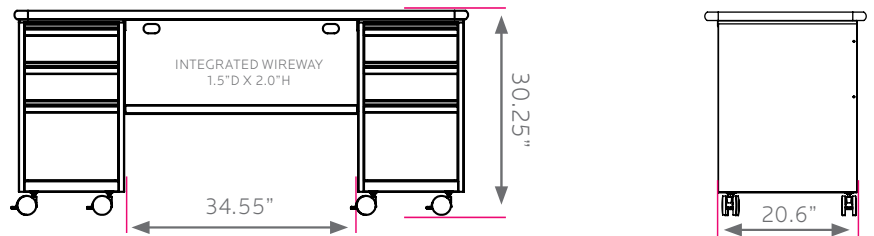

cascade teacher desk

model #: 26178

rectangle, double box-box-file

DIMENSIONS + FREIGHT:

MODEL #	D"	W"	H"	F.C.	CUBE	WEIGHT
26178	24"	67"	30.25"	70		193 lbs.
carton #1	31"	75"	3"	shipping weight 253 lbs.		
carton #2	26"	21"	32"			
carton #3	26"	21"	32"			

OVERVIEW:

The Cascade Teacher Desk offers a stable, mobile and versatile workspace with integrated wireway and modesty panel plus the unique capabilities of Cascade storage. It offers a scalable solution for organization, storage and distribution of learning materials.

The 1 1/4" thick **WORK SURFACE** consists of a 45 lb. density particle board core with a .030" high-pressure laminated surface and a .020" melamine backer sheet. The edge of the work surface features a bumper edge molding (choices listed below) that is mechanically fastened every 6 to 8 inches to assure a long lasting fit.

The **PEDESTALS** are constructed of fully welded 20 gauge steel components and comes standard with 3" plate casters. Each plate caster takes 4 machine screws to fasten to the ped. Features (2) two **BOX-BOX-FILE** pedestals, with drawers on ball bearing slides and also a lock for security. The modesty panel is mechanically fastened to the pedestals and to the laminated top.