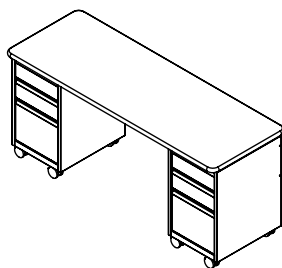

CASCADE TEACHER TOP & EDGE PROFILE

1 1/4" TOP

FRAME

- BLACK
- PLATINUM

EDGE CHOICES

- APPLE
- CHAMPAGNE
- FUCHSIA
- PURPLE
- BLACK
- CHARCOAL
- MINT
- RED
- BLUEBERRY
- CHOCOLATE
- MOCHA
- WHITE
- BURGUNDY
- CLEMENTINE
- NAVY
- YELLOW
- CERULEAN
- FOREST GREEN
- PERSIAN BLUE
- PLATINUM
- ORANGE

LAMINATE CHOICES

- AMBER CHERRY
- GOLDEN OAK
- PEWTER MESH
- ASIAN NIGHT
- GREY MESH
- TAN ECHO
- BLOND ECHO
- GREY NEBULA
- WILD CHERRY
- FUSION MAPLE
- NEW AGE OAK

*see catalog for all optional parts & accessories.