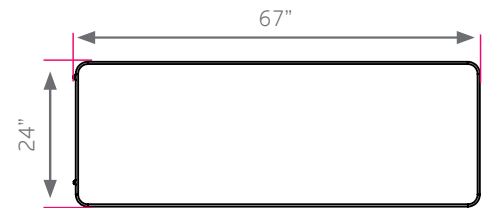

cascade teacher desk

model #: 26178

rectangle, double box-box-file

DIMENSIONS + FREIGHT:

MODEL #	D"	W"	H"	F.C.	CUBE	WEIGHT
26178	24"	67"	30.25"	70		193 lbs.
carton #1	31"	75"	3"	shipping weight 253 lbs.		
carton #2	26"	21"	32"			
carton #3	26"	21"	32"			

OVERVIEW:

The Cascade Teacher Desk offers a stable, mobile and versatile workspace with integrated wireway and modesty panel plus the unique capabilities of Cascade storage. It offers a scalable solution for organization, storage and distribution of learning materials.

The 1 1/4" thick **WORK SURFACE** consists of a 45 lb. density particle board core with a .030" high-pressure laminated surface and a .020" melamine backer sheet. The edge of the work surface features a bumper edge molding (choices listed below) that is mechanically fastened every 6 to 8 inches to assure a long lasting fit.

The **PEDESTALS** are constructed of fully welded 20 gauge steel components and comes standard with 3" plate casters. Each plate caster takes 4 machine screws to fasten to the ped. Features (2) two **BOX-BOX-FILE** pedestals, with drawers on ball bearing slides and also a lock for security. The modesty panel is mechanically fastened to the pedestals and to the laminated top.