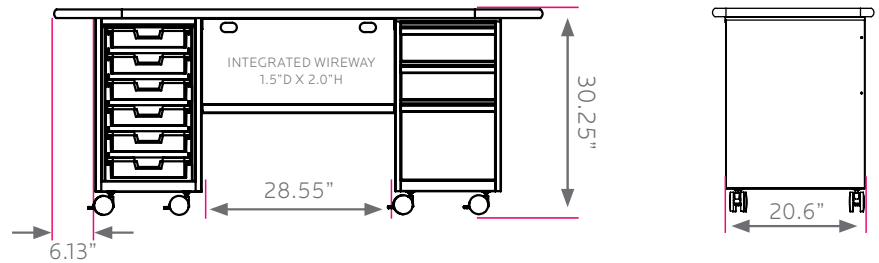

cascade teacher desk

model #: 26186

double bullet top, open cabinet
w/ box-box-file pedestal

DIMENSIONS + FREIGHT:

MODEL #	D"	W"	H"	F.C.	CUBE	WEIGHT
26186	28"	72"	30.25"	70		187 lbs.
carton #1	31"	75"	3"			shipping weight 247 lbs.
carton #2	16.5"	21.5"	27"			
carton #3	26"	21"	32"			

OVERVIEW:

The Cascade Teacher Desk offers a stable, mobile and versatile workspace with integrated wireway and modesty panel plus the unique capabilities of Cascade storage. It offers a scalable solution for organization, storage and distribution of learning materials.

The 1 1/4" thick **WORK SURFACE** consists of a 45 lb. density particle board core with a .030" high-pressure laminated surface and a .020" melamine backer sheet. The edge of the work surface features a bumper edge molding (choices listed below) that is mechanically fastened every 6 to 8 inches to assure a long lasting fit.

The **PEDESTAL** is constructed of fully welded 20 gauge steel components and comes standard with 3" plate casters. Each plate caster takes 4 machine screws to fasten to the ped. The **TOTE PEDESTAL** is configured with (6) 3" totes translucent totes.

The **BOX-BOX-FILE** pedestals with drawers on ball bearing slides and a lock for security. The modesty panel is mechanically fastened to the pedestals and to the laminated top.

CASCADE TEACHER TOP & EDGE PROFILE

1 1/4" TOP

FRAME

- BLACK
- PLATINUM

EDGE CHOICES

- APPLE
- CHAMPAGNE
- FUCHSIA
- PURPLE
- BLACK
- CHARCOAL
- MINT
- RED
- BLUEBERRY
- CHOCOLATE
- MOCHA
- WHITE
- BURGUNDY
- CLEMENTINE
- NAVY
- YELLOW
- CERULEAN
- FOREST GREEN
- PERSIAN BLUE
- PLATINUM
- ORANGE

LAMINATE CHOICES

- AMBER CHERRY
- GOLDEN OAK
- PEWTER MESH
- ASIAN NIGHT
- GREY MESH
- TAN ECHO
- BLOND ECHO
- GREY NEBULA
- WILD CHERRY
- FUSION MAPLE
- NEW AGE OAK

*see catalog for all optional parts & accessories.