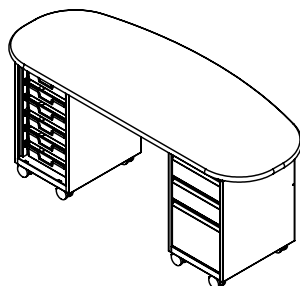

cascade teacher desk

model #: 26186

double bullet top, open cabinet
w/ box-box-file pedestal

DIMENSIONS + FREIGHT:

MODEL #	D"	W"	H"	F.C.	CUBE	WEIGHT
26186	28"	72"	30.25"	70		187 lbs.
carton #1	31"	75"	3"			shipping weight 247 lbs.
carton #2	16.5"	21.5"	27"			
carton #3	26"	21"	32"			

OVERVIEW:

The Cascade Teacher Desk offers a stable, mobile and versatile workspace with integrated wireway and modesty panel plus the unique capabilities of Cascade storage. It offers a scalable solution for organization, storage and distribution of learning materials.

The 1 1/4" thick **WORK SURFACE** consists of a 45 lb. density particle board core with a .030" high-pressure laminated surface and a .020" melamine backer sheet. The edge of the work surface features a bumper edge molding (choices listed below) that is mechanically fastened every 6 to 8 inches to assure a long lasting fit.

The **PEDESTAL** is constructed of fully welded 20 gauge steel components and comes standard with 3" plate casters. Each plate caster takes 4 machine screws to fasten to the ped. The **TOTE PEDESTAL** is configured with (6) 3" totes translucent totes.

The **BOX-BOX-FILE** pedestals with drawers on ball bearing slides and a lock for security. The modesty panel is mechanically fastened to the pedestals and to the laminated top.

CASCADE TEACHER TOP & EDGE PROFILE

1 1/4" TOP

FRAME

- BLACK
- PLATINUM

EDGE CHOICES

- APPLE
- CHAMPAGNE
- FUCHSIA
- PURPLE
- BLACK
- CHARCOAL
- MINT
- RED
- BLUEBERRY
- CHOCOLATE
- MOCHA
- WHITE
- BURGUNDY
- CLEMENTINE
- NAVY
- YELLOW
- CERULEAN
- FOREST GREEN
- PERSIAN BLUE
- PLATINUM
- ORANGE

LAMINATE CHOICES

- AMBER CHERRY
- GOLDEN OAK
- PEWTER MESH
- ASIAN NIGHT
- GREY MESH
- TAN ECHO
- BLOND ECHO
- GREY NEBULA
- WILD CHERRY
- FUSION MAPLE
- NEW AGE OAK

*see catalog for all optional parts & accessories.