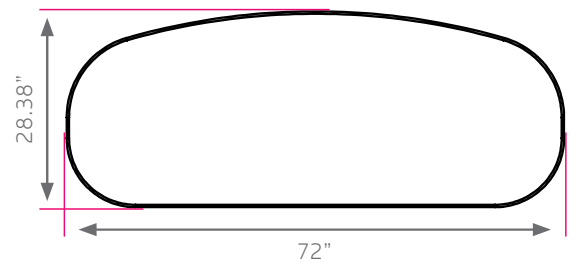

cascade teacher desk

model #: 26186

double bullet top, open cabinet
w/ box-box-file pedestal

DIMENSIONS + FREIGHT:

MODEL #	D"	W"	H"	F.C.	CUBE	WEIGHT
26186	28"	72"	30.25"	70		187 lbs.
carton #1	31"	75"	3"			shipping weight 247 lbs.
carton #2	16.5"	21.5"	27"			
carton #3	26"	21"	32"			

OVERVIEW:

The Cascade Teacher Desk offers a stable, mobile and versatile workspace with integrated wireway and modesty panel plus the unique capabilities of Cascade storage. It offers a scalable solution for organization, storage and distribution of learning materials.

The 1 1/4" thick **WORK SURFACE** consists of a 45 lb. density particle board core with a .030" high-pressure laminated surface and a .020" melamine backer sheet. The edge of the work surface features a bumper edge molding (choices listed below) that is mechanically fastened every 6 to 8 inches to assure a long lasting fit.

The **PEDESTAL** is constructed of fully welded 20 gauge steel components and comes standard with 3" plate casters. Each plate caster takes 4 machine screws to fasten to the ped. The **TOTE PEDESTAL** is configured with (6) 3" totes translucent totes.

The **BOX-BOX-FILE** pedestals with drawers on ball bearing slides and a lock for security. The modesty panel is mechanically fastened to the pedestals and to the laminated top.

CASCADE TEACHER TOP & EDGE PROFILE

1 1/4" TOP

FRAME

- BLACK
- PLATINUM

EDGE CHOICES

- APPLE
- CHAMPAGNE
- FUCHSIA
- PURPLE
- BLACK
- CHARCOAL
- MINT
- RED
- BLUEBERRY
- CHOCOLATE
- MOCHA
- WHITE
- BURGUNDY
- CLEMENTINE
- NAVY
- YELLOW
- CERULEAN
- FOREST GREEN
- PERSIAN BLUE
- PLATINUM
- ORANGE

LAMINATE CHOICES

- AMBER CHERRY
- GOLDEN OAK
- PEWTER MESH
- ASIAN NIGHT
- GREY MESH
- TAN ECHO
- BLOND ECHO
- GREY NEBULA
- WILD CHERRY
- FUSION MAPLE
- NEW AGE OAK

*see catalog for all optional parts & accessories.