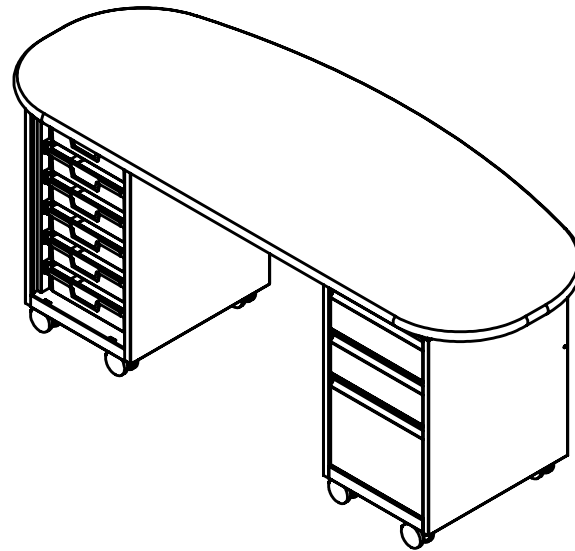

cascade teacher desk

model #: 26186

double bullet top, open cabinet
w/ box-box-file pedestal

DIMENSIONS + FREIGHT:

MODEL #	D"	W"	H"	F.C.	CUBE	WEIGHT
26186	28"	72"	30.25"	70		187 lbs.
carton #1	31"	75"	3"			shipping weight 247 lbs.
carton #2	16.5"	21.5"	27"			
carton #3	26"	21"	32"			

OVERVIEW:

The Cascade Teacher Desk offers a stable, mobile and versatile workspace with integrated wireway and modesty panel plus the unique capabilities of Cascade storage. It offers a scalable solution for organization, storage and distribution of learning materials.

The 1 1/4" thick **WORK SURFACE** consists of a 45 lb. density particle board core with a .030" high-pressure laminated surface and a .020" melamine backer sheet. The edge of the work surface features a bumper edge molding (choices listed below) that is mechanically fastened every 6 to 8 inches to assure a long lasting fit.

The **PEDESTAL** is constructed of fully welded 20 gauge steel components and comes standard with 3" plate casters. Each plate caster takes 4 machine screws to fasten to the ped. The **TOTE PEDESTAL** is configured with (6) 3" totes translucent totes.

The **BOX-BOX-FILE** pedestals with drawers on ball bearing slides and a lock for security. The modesty panel is mechanically fastened to the pedestals and to the laminated top.

CASCADE TEACHER TOP & EDGE PROFILE

1 1/4" TOP

FRAME

- BLACK
- PLATINUM

EDGE CHOICES

- APPLE
- CHAMPAGNE
- FUCHSIA
- PURPLE
- BLACK
- CHARCOAL
- MINT
- RED
- BLUEBERRY
- CHOCOLATE
- MOCHA
- WHITE
- BURGUNDY
- CLEMENTINE
- NAVY
- YELLOW
- CERULEAN
- FOREST GREEN
- PERSIAN BLUE
- PLATINUM
- ORANGE

LAMINATE CHOICES

- AMBER CHERRY
- GOLDEN OAK
- PEWTER MESH
- ASIAN NIGHT
- GREY MESH
- TAN ECHO
- BLOND ECHO
- GREY NEBULA
- WILD CHERRY
- FUSION MAPLE
- NEW AGE OAK

*see catalog for all optional parts & accessories.