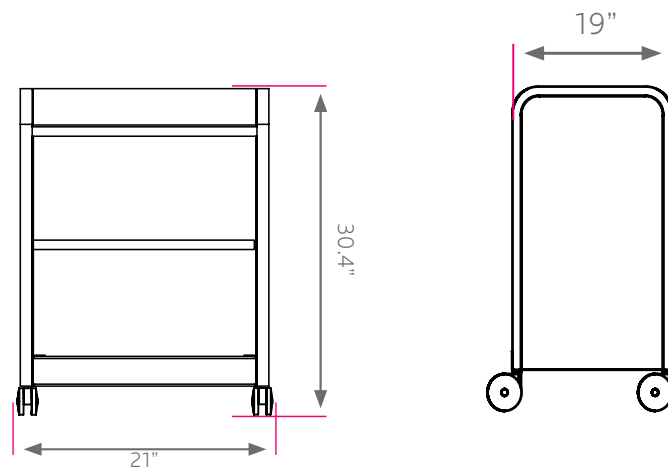

RISER SHELVES are sized perfectly for each cabinet size. These riser shelves are made of 3/4" high density particle board with your choice of laminate and bullet T-Mold color. Shelf is suspended 6 inches above the dome top with 4 riser shelf handles, which measure 1 1/2" diameter and come in Platinum powder coat paint finish (0.03" Thickness). These riser shelf handles bolt on from underneath the dome top with a hefty 3" washer.

The **optional DOORS** include a secure and reliable locking mechanism, which engages lock rods into the dome top and the base shelf. Doors also come with urethane ergonomic and modern door handles of your color choice. The fully hinged doors articulate 270 degrees, free of obstruction.