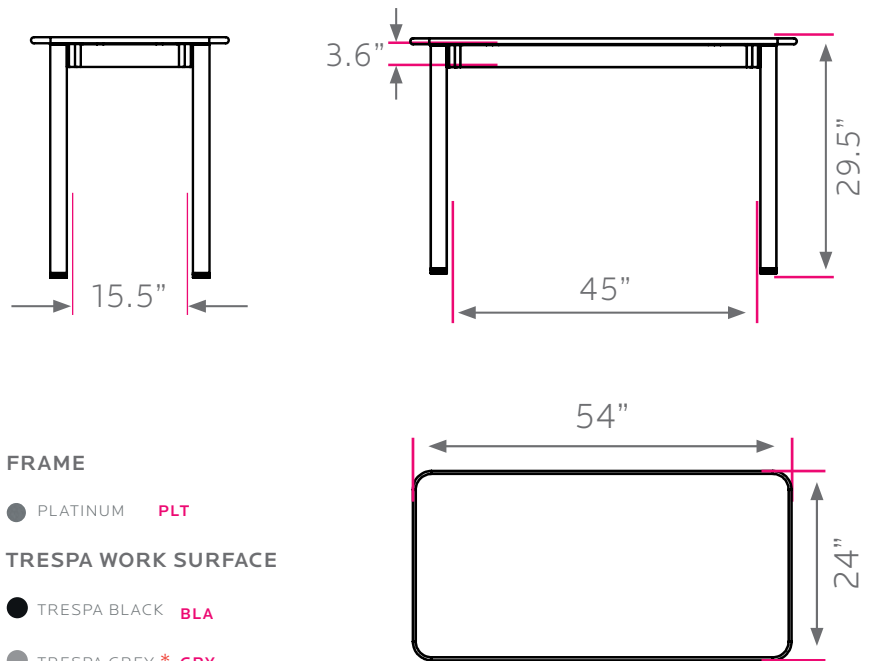

Model XT2454GRYPLTFL. Shown with Grey Trespa™ TopLab™ Plus top.

FRAME

- PLATINUM **PLT**

TRESPA WORK SURFACE

- TRESPA BLACK **BLA**
- TRESPA GREY * **GRY**

*Trespa work surface has a black edge on both Grey (GRY) and Black (BLA) Trespa table tops.