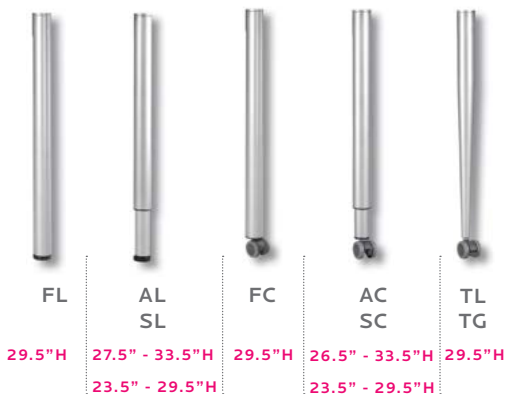

# uxl trespa science table 24" x 54"

model #: XT2454\_--- PLTFL

uxl 24" x 54" rectangle science table

**DIMENSIONS + FREIGHT:**

MODEL #	D"	W"	H"	F.C.	CUBE	WEIGHT
XT2454	24"	54"	29.5"	70	2.6	87 lbs.
carton	25"	63.3"	5"			

**OVERVIEW:**

The UXL line offers high schools and colleges a complete, integrated system for outfitting the entire school, including the science and STEM classrooms of today. In an environment where hygiene and avoidance of contamination is key, Trespa® TopLab PLUS® provides an ideal choice. Thanks to its unique closed surface composition, the product shows significantly low dirt pick up, is impervious to mold and rot and is resistant to non-abrasive organic cleaning solvents - thus making the product easy to clean and disinfect.

The frame is attached to the pre-drilled holes in the top with #10 x 7/16" plastite screws. (Using low drill setting 75% power). The legs then fasten into the frame at each corner. The frame comes fully assembled requiring only two bolts per leg to complete installation. The table frame is a boxed tube design made of aircraft grade aluminum to reduce weight, while being very stable and sturdy. The 16-gauge steel legs are 2" diameter and powder coated for a long lasting durable finish.

**UXL LEG OPTIONS**

Model XT2454GRYPLTFL. Shown with Grey Trespa™ TopLab™ Plus top.

**FRAME**

- PLATINUM **PLT**

**TRESPA WORK SURFACE**

- TRESPA BLACK **BLA**
- TRESPA GREY \* **GRY**

\*Trespa work surface has a black edge on both Grey (GRY) and Black (BLA) Trespa table tops.