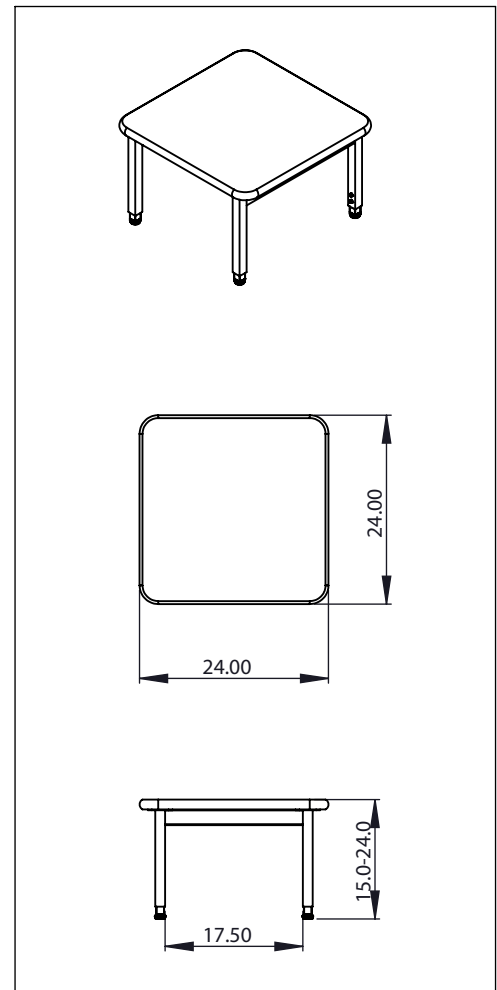

MODEL #25031L

Chat Planner Activity Table - 24" x 24"

DESIGN:

The Chat Planner Activity table is an ideal table to pair with our Chat seating to create a custom learning environment. The Chat Planner Activity table provides a sturdy work surface, great for common areas or libraries.

MATERIALS:

The 1 1/4" or 3/4" thick work surface consists of 45 lb. density particle board core with a .030" high-pressure laminated surface and a .020" melamine backer sheet. The edge of the work surface features t-mold of your choice that is mechanically fastened every 6 to 8 inches to assure a long lasting fit. The top is pre-drilled for ease of installation.

The frame consists of two fully welded leg segments and a center support channel. The legs are attached to the pre-drilled holes in the top with (16) #10 x 5/8" wood screws through a 3 1/8" w x 18" L 12-gauge steel mounting plate. The mounting plate is welded to (2) 1 1/4" square 12-gauge steel tube legs which is welded to a 1" x 2" 14-gauge steel tube cross bar. The leg inserts are 1" square 14-gauge steel tube and adjust in height from 15" to 24" in 1" increments. Leveling glides are on each table leg allowing for stability on uneven floors. The adjustment for each leg is secured with (2) 3 3/4" -16 x .675" Allen screws. The center support channel is 2" x 3" 14-gauge steel, with 11-gauge steel end plates for maximum stability. The center support channel is connected to the legs by (4) connector bolts.

DIMENSIONS & FREIGHT:

Model	Description	D"	W"	H"	F.C.	Cube	Wt.	UPS
25031L	Chat Table - Square	24	24	15-24	70		80	

PRODUCT SPECIFICATIONS:

1 1/4" Tops

Chat Planner Tables Have Top and Edge Choices

CHOICE 1 - 1 1/4" top with Bumper T-Mold
no letter to follow Model No.