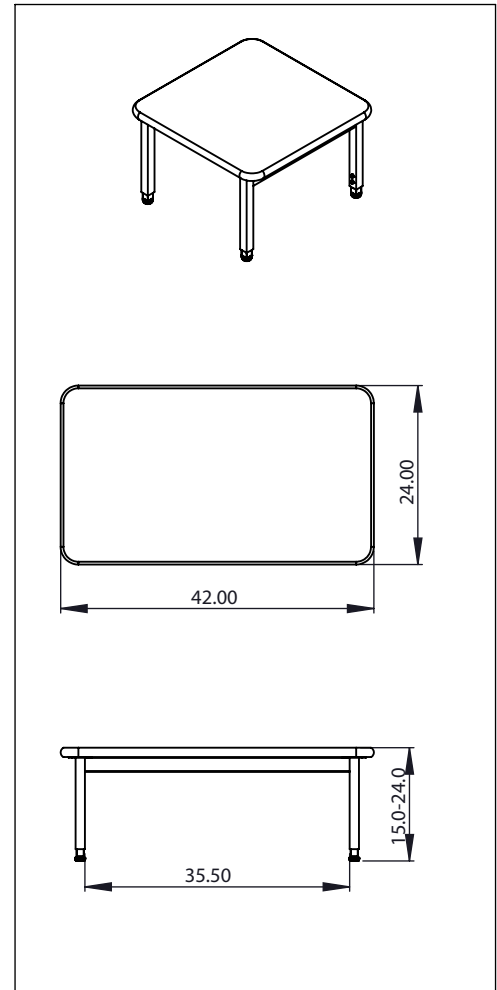

MODEL #25032L

Chat Planner Activity Table - 24" x 42"

DESIGN:

The Chat Planner Activity table is an ideal table to pair with our Chat seating to create a custom learning environment. The Chat Planner Activity table provides a sturdy work surface, great for common areas or libraries.

MATERIALS:

The 1 1/4" or 3/4" thick work surface consists of 45 lb. density particle board core with a .030" high-pressure laminated surface and a .020" melamine backer sheet. The edge of the work surface features t-mold of your choice that is mechanically fastened every 6 to 8 inches to assure a long lasting fit. The top is pre-drilled for ease of installation.

The frame consists of two fully welded leg segments and a center support channel. The legs are attached to the pre-drilled holes in the top with (16) #10 x 5/8" wood screws through a 3 1/8" w x 18" L 12-gauge steel mounting plate. The mounting plate is welded to (2) 1 1/4" square 12-gauge steel tube legs which is welded to a 1" x 2" 14-gauge steel tube cross bar. The leg inserts are 1" square 14-gauge steel tube and adjust in height from 15" to 24" in 1" increments. Leveling glides are on each table leg allowing for stability on uneven floors. The adjustment for each leg is secured with (2) 3 3/4" -16 x .675" Allen screws. The center support channel is 2" x 3" 14-gauge steel, with 11-gauge steel end plates for maximum stability. The center support channel is connected to the legs by (4) connector bolts.

DIMENSIONS & FREIGHT:

Model	Description	D"	W"	H"	F.C.	Cube	Wt.	UPS
25032L	Chat Table - Rectangle	24	42	15-24	70		92	

PRODUCT SPECIFICATIONS:

1 1/4" Tops

Chat Planner Tables Have Top and Edge Choices

CHOICE 1 - 1 1/4" top with Bumper T-Mold
no letter to follow Model No.