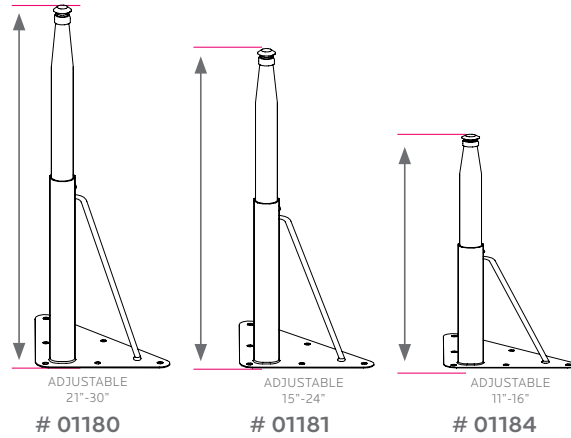

LEG SETS FOR ACTIVITY TABLE

MODEL	DESCRIPTION	WT.	UPS
01180	Leg set for 21" - 30"h	10	*
01181	Leg set for 15" - 24"h	10	*
01184	Leg set for 11" - 16"h	9	*

ACTIVITY TABLE LAMINATE COLOR CHOICE

- Amber Cherry
- Blond Echo
- Golden Oak
- Grey Nebula
- Pewter Mesh
- Wild Cherry
- Asian Night
- Fusion Maple
- Grey Mesh
- New Age Oak
- Tan Echo

ACTIVITY TABLE LEG COLOR CHOICE

- Black
- Navy
- Platinum
- Red
- Forest Green
- Persian Blue
- Purple
- Yellow

ACTIVITY TABLE EDGE COLOR CHOICE

- Apple
- Burgundy
- Charcoal
- Forest Green
- Mocha
- Persian Blue
- Red
- Black
- Cerulean
- Chocolate
- Fuchsia
- Navy
- Platinum
- White
- Blueberry
- Champagne
- Clementine
- Mint
- Orange
- Purple
- Yellow

Activity Tables Have Top and Edge Choices

CHOICE 1 - 1 1/4" top with Bumper T-Mold
no letter to follow Model No.

CHOICE 2 - 1 1/4" top with 4mm T-Mold
D to follow Model No.

FOR MORE INFORMATION CALL 1-800-328-1061
OR VISIT WWW.SMITHSYSTEM.COM