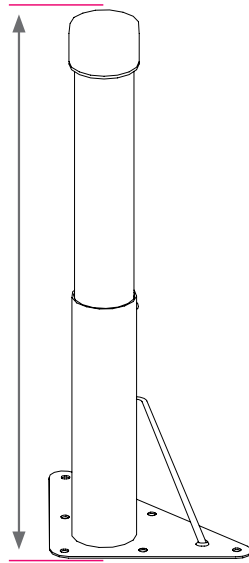

- 1 1/4" thick table top with high-pressure laminate surface and backer sheet.
- 3/8" thick bumper edge stapled in place every six inches.
- Sturdy table legs feature upper section of 1 3/4" diameter.
- 17-gauge steel tube with the lower section chrome plated.
- 1 1/2" diameter, 13-gauge steel tube.

## SQUARE

04370	Husky Square Activity Table	21" - 30" adj. height	48	48	21-30	96
04371	Husky Square Activity Table	15" - 24" adj. height	48	48	15-24	96

## CLOVER

04380	Husky Clover Activity Table	21" - 30" adj. height	48" diameter	21-30	73
04381	Husky Clover Activity Table	15" - 24" adj. height	48" diameter	15-24	73

## FLOWER

04390	Husky Flower Activity Table	21" - 30" adj. height	60" diameter	21-30	109
04391	Husky Flower Activity Table	15" - 24" adj. height	60" diameter	15-24	109

LEG SETS FOR HUSKY ACTIVITY TABLE

MODEL	DESCRIPTION	D"	W"	H"	WT.	UPS
17770	Leg set for 15" - 24"h				14	*
17771	Leg set for 21" - 30"h				16	*