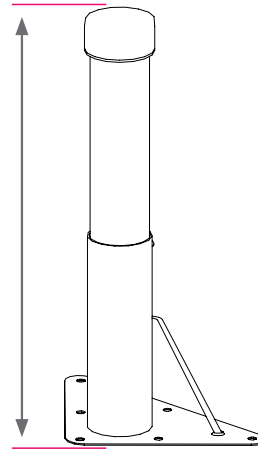

ADJUSTABLE
15"-24"
 # 17770

HUSKY ACTIVITY TABLE LAMINATE COLOR CHOICE

- Amber Cherry
- Blond Echo
- Golden Oak
- Grey Nebula
- Pewter Mesh
- Wild Cherry
- Asian Night
- Fusion Maple
- Grey Mesh
- New Age Oak
- Tan Echo

HUSKY ACTIVITY TABLE LEG COLOR CHOICE

- Black
- Clementine
- Mint
- Platinum
- Red
- Blueberry
- Forest Green
- Navy
- Purple

HUSKY ACTIVITY TABLE EDGE COLOR CHOICE

- Apple
- Burgundy
- Charcoal
- Forest Green
- Mocha
- Persian Blue
- Red
- Black
- Cerulean
- Chocolate
- Fuchsia
- Navy
- Platinum
- White
- Blueberry
- Champagne
- Clementine
- Mint
- Orange
- Purple
- Yellow

Husky Activity Tables Have Top and Edge Choices

1 1/4" Tops

CHOICE 1 - 1 1/4" top with Bumper T-Mold
no letter to follow Model No.

CHOICE 2 - 1 1/4" top with 4mm T-Mold
D to follow Model No.

FOR MORE INFORMATION CALL 1-800-328-1061
OR VISIT WWW.SMITHSYSTEM.COM