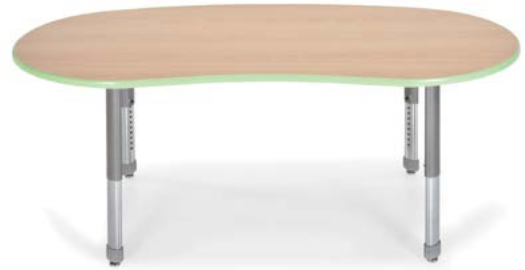

INTERCHANGE ACTIVITY TABLES

Iconic styling,
incredible variety
and proven
durability.

OVERVIEW

This sleek, contemporary desk provides solid functionality and matches the look of Interchange student desks. Order it in any of 11 standard laminate colors, 20 edge colors and Black or Platinum frame.

- Rugged frame of 1" x 2" 14-gauge steel tube cross supports welded to 16-gauge elliptical tubes.
- Unique telescoping elliptical tube leg of 16-gauge steel adjusts height in 1" increments.
- 14-gauge cross brace along the length of the table reinforces the strength of the table legs.

RECTANGLE ACTIVITY TABLE
20" DEEP MODELS

RECTANGLE ACTIVITY TABLE
24" DEEP MODELS

RECTANGLE ACTIVITY TABLE
30" DEEP MODELS

RECTANGLE ACTIVITY TABLE
36" DEEP MODELS

RECTANGLE ACTIVITY TABLE
42" DEEP MODELS

RECTANGLE ACTIVITY TABLE
48" DEEP MODELS

SQUARE ACTIVITY TABLE
36", 42" & 48" SQUARE MODELS

INTERCHANGE TRAPEZOID ACTIVITY TABLE

INTERCHANGE CONTOUR ACTIVITY TABLE

INTERCHANGE ROUND ACTIVITY TABLES, 42", 48" & 60"