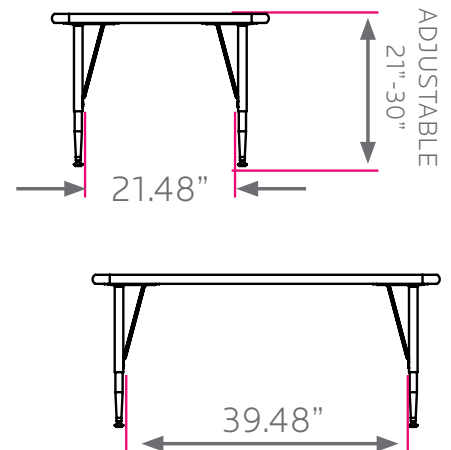

rectangle activity table 30" x 48"

DIMENSIONS + FREIGHT:

MODEL #	D"	W"	H"	F.C.	CUBE	WEIGHT
01023	30"	48"	21"-30"	70	1.9	62 lbs.
01024	30"	48"	15"-24"	70	1.8	62 lbs.
01025	30"	48"	11"-16"	70	1.8	61 lbs.

OVERVIEW:

This classroom standby is perfect for small group instruction. Sturdy and stable with gracefully strong legs. The line's height ranges are adequate for students from pre-K through adult. Legs available in a choice of three height ranges (21"-30", 15"-24" or 11"-16").

The 1 1/4" thick **WORK SURFACE** consists of a 45 lb. density particle board core with a .030" high-pressure laminated surface and a .020" melamine backer sheet. The edge of the work surface features 3/8" bumper edge molding that is mechanically fastened every 6 to 8 inches to assure a long lasting fit.

The **UPPER LEG** is made of an 18-gauge 1" diameter steel tube that is protected by a durable powder coat finish (available in 8 different colors) and a 16-gauge mounting plate which adds stability and strength. Legs attach to an easy-on bracket that is already mounted to the desktop, requiring only one screw per leg for secure assembly. The 12-gauge **LOWER LEG** is a chrome-plated tube to resist scuffing. The telescoping leg adjusts in 1" increments, and is swedged to accept our outside hold design which stays longer and lasts longer as well as features a chrome-plated swivel base & nylon contact pad.

ACTIVITY TABLE TOP & EDGE PROFILE

1 1/4" TOP

LAMINATE CHOICES

- AMBER CHERRY
- ASIAN NIGHT
- BLOND ECHO
- FUSION MAPLE
- GOLDEN OAK
- GREY MESH
- GREY NEBULA
- NEW AGE OAK
- PEWTER MESH
- TAN ECHO
- WILD CHERRY

ACTIVITY LEG COLOR CHOICE

- BLACK
- FOREST GREEN
- NAVY
- PERSIAN BLUE
- PLATINUM
- PURPLE
- RED
- YELLOW

ACTIVITY EDGE COLOR CHOICE

- APPLE
- BLACK
- BLUEBERRY
- BURGUNDY
- CERULEAN
- ORANGE
- CHAMPAGNE
- CHARCOAL
- CHOCOLATE
- CLEMENTINE
- FOREST GREEN
- FUCHSIA
- MINT
- MOCHA
- NAVY
- PERSIAN BLUE
- PURPLE
- RED
- WHITE
- YELLOW
- PLATINUM