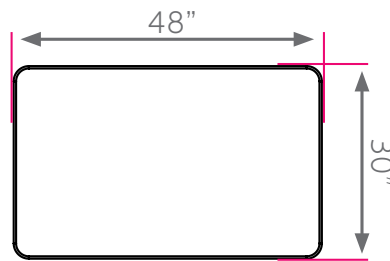

rectangle activity table 30" x 48"

DIMENSIONS + FREIGHT:

MODEL #	D"	W"	H"	F.C.	CUBE	WEIGHT
01023	30"	48"	21"-30"	70	1.9	62 lbs.
01024	30"	48"	15"-24"	70	1.8	62 lbs.
01025	30"	48"	11"-16"	70	1.8	61 lbs.

OVERVIEW:

This classroom standby is perfect for small group instruction. Sturdy and stable with gracefully strong legs. The line's height ranges are adequate for students from pre-K through adult. Legs available in a choice of three height ranges (21"-30", 15"-24" or 11"-16").

The 1 1/4" thick **WORK SURFACE** consists of a 45 lb. density particle board core with a .030" high-pressure laminated surface and a .020" melamine backer sheet. The edge of the work surface features 3/8" bumper edge molding that is mechanically fastened every 6 to 8 inches to assure a long lasting fit.

The **UPPER LEG** is made of an 18-gauge 1" diameter steel tube that is protected by a durable powder coat finish (available in 8 different colors) and a 16-gauge mounting plate which adds stability and strength. Legs attach to an easy-on bracket that is already mounted to the desktop, requiring only one screw per leg for secure assembly. The 12-gauge **LOWER LEG** is a chrome-plated tube to resist scuffing. The telescoping leg adjusts in 1" increments, and is swedged to accept our outside hold design which stays longer and lasts longer as well as features a chrome-plated swivel base & nylon contact pad.

ACTIVITY TABLE TOP & EDGE PROFILE

1 1/4" TOP

LAMINATE CHOICES

- AMBER CHERRY
- ASIAN NIGHT
- BLOND ECHO
- FUSION MAPLE
- GOLDEN OAK
- GREY MESH
- GREY NEBULA
- NEW AGE OAK
- PEWTER MESH
- TAN ECHO
- WILD CHERRY

ACTIVITY LEG COLOR CHOICE

- BLACK
- FOREST GREEN
- NAVY
- PERSIAN BLUE
- PLATINUM
- PURPLE
- RED
- YELLOW

ACTIVITY EDGE COLOR CHOICE

- APPLE
- BLACK
- BLUEBERRY
- BURGUNDY
- CERULEAN
- ORANGE
- CHAMPAGNE
- CHARCOAL
- CHOCOLATE
- CLEMENTINE
- FOREST GREEN
- FUCHSIA
- MINT
- MOCHA
- NAVY
- PERSIAN BLUE
- PURPLE
- RED
- WHITE
- YELLOW
- PLATINUM