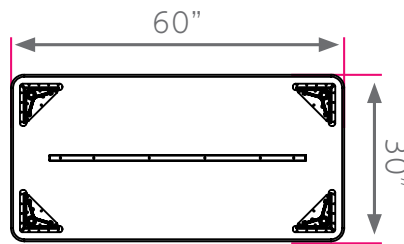

activity table - rectangle

model #: 01033, 01034, 01035

rectangle activity table 30" x 60"

DIMENSIONS + FREIGHT:

MODEL #	D"	W"	H"	F.C.	CUBE	WEIGHT
01033	30"	60"	21"-30"	70	2.3	75 lbs.
01034	30"	60"	15"-24"	70	2.2	75 lbs.
01035	30"	60"	11"-16"	70	2.2	74 lbs.

OVERVIEW:

This classroom standby is perfect for small group instruction. Sturdy and stable with gracefully strong legs. The line's height ranges are adequate for students from pre-K through adult. Legs available in a choice of three height ranges (21"-30", 15"-24" or 11"-16").

The 1 1/4" thick **WORK SURFACE** consists of a 45 lb. density particle board core with a .030" high-pressure laminated surface and a .020" melamine backer sheet. The edge of the work surface features 3/8" bumper edge molding that is mechanically fastened every 6 to 8 inches to assure a long lasting fit.

The **UPPER LEG** is made of an 18-gauge 1" diameter steel tube that is protected by a durable powder coat finish (available in 8 different colors) and a 16-gauge mounting plate which adds stability and strength. Legs attach to an easy-on bracket that is already mounted to the desktop, requiring only one screw per leg for secure assembly. The 12-gauge **LOWER LEG** is a chrome-plated tube to resist scuffing. The telescoping leg adjusts in 1" increments, and is swedged to accept our outside hold design which stays longer and lasts longer as well as features a chrome-plated swivel base & nylon contact pad.