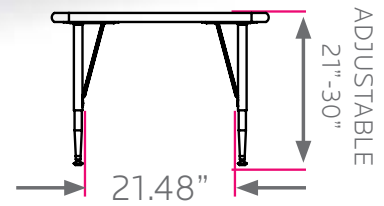

activity table - rectangle

model #: 01033, 01034, 01035

rectangle activity table 30" x 60"

DIMENSIONS + FREIGHT:

MODEL #	D"	W"	H"	F.C.	CUBE	WEIGHT
01033	30"	60"	21"-30"	70	2.3	75 lbs.
01034	30"	60"	15"-24"	70	2.2	75 lbs.
01035	30"	60"	11"-16"	70	2.2	74 lbs.

OVERVIEW:

This classroom standby is perfect for small group instruction. Sturdy and stable with gracefully strong legs. The line's height ranges are adequate for students from pre-K through adult. Legs available in a choice of three height ranges (21"-30", 15"-24" or 11"-16").

The 1 1/4" thick **WORK SURFACE** consists of a 45 lb. density particle board core with a .030" high-pressure laminated surface and a .020" melamine backer sheet. The edge of the work surface features 3/8" bumper edge molding that is mechanically fastened every 6 to 8 inches to assure a long lasting fit.

The **UPPER LEG** is made of an 18-gauge 1" diameter steel tube that is protected by a durable powder coat finish (available in 8 different colors) and a 16-gauge mounting plate which adds stability and strength. Legs attach to an easy-on bracket that is already mounted to the desktop, requiring only one screw per leg for secure assembly. The 12-gauge **LOWER LEG** is a chrome-plated tube to resist scuffing. The telescoping leg adjusts in 1" increments, and is swedged to accept our outside hold design which stays longer and lasts longer as well as features a chrome-plated swivel base & nylon contact pad.