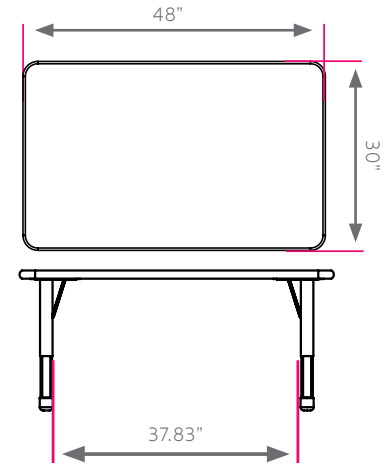

husky activity table - rectangle

model #: 04305, 04306

rectangle activity table 30" x 48"

DIMENSIONS + FREIGHT:

MODEL #	D"	W"	H"	F.C.	CUBE	WEIGHT
04305	30"	48"	21"-30"	70	1.9	66 lbs.
04306	30"	48"	15"-24"	70	1.9	66 lbs.

OVERVIEW:

With their adjustable-height work surface and specially designed glides, Husky Activity Tables are ideal for elementary and high school environments.

The 1 1/4" thick **WORK SURFACE** consists of a 45 lb density particle board core with a 0.030" high pressure laminated surface and a 0.020" backer sheet. The edge of the work surface features T-mold that is stapled to the underside of the work surface every 6 - 8". The upper leg is made of 17-gauge, 1 3/4" diameter steel tube that is protected with a durable powder coat finish that matches the color of the nylon cap. Choose from eight colors that will bring excitement to the classroom. The 1/4" V-shaped support brace is welded to the top leg and 16-gauge mounting plate, which adds stability and strength. The easy-on brackets are mounted to the desktop for easy assembly, requiring only one screw per leg for secure assembly.

The chrome plated **LOWER LEG** is made out of a 13-gauge 1 1/2" diameter tube to resist scuffing and is complimented by a durable nylon cap matching the powder coat finish. The telescoping tube leg adjusts in 1" increments. The glide is a sock type that slides over the outside of the leg. This glide is made of glass-filled nylon that assures durability. The glide resists rust, stains, and scratches.

*shown in 30"d x 60"w model #04310.

HUSKY ACTIVITY TOP & EDGE PROFILE

1 1/4" TOP

LAMINATE CHOICES

- AMBER CHERRY
- ASIAN NIGHT
- BLOND ECHO
- FUSION MAPLE
- GOLDEN OAK
- GREY MESH
- GREY NEBULA
- NEW AGE OAK
- PEWTER MESH
- TAN ECHO
- WILD CHERRY