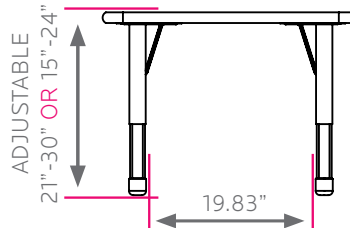

husky activity table - rectangle

model #: 04305, 04306

rectangle activity table 30" x 48"

DIMENSIONS + FREIGHT:

MODEL #	D"	W"	H"	F.C.	CUBE	WEIGHT
04305	30"	48"	21"-30"	70	1.9	66 lbs.
04306	30"	48"	15"-24"	70	1.9	66 lbs.

OVERVIEW:

With their adjustable-height work surface and specially designed glides, Husky Activity Tables are ideal for elementary and high school environments.

The 1 1/4" thick **WORK SURFACE** consists of a 45 lb density particle board core with a 0.030" high pressure laminated surface and a 0.020" backer sheet. The edge of the work surface features T-mold that is stapled to the underside of the work surface every 6 - 8". The upper leg is made of 17-gauge, 1 3/4" diameter steel tube that is protected with a durable powder coat finish that matches the color of the nylon cap. Choose from eight colors that will bring excitement to the classroom. The 1/4" V-shaped support brace is welded to the top leg and 16-gauge mounting plate, which adds stability and strength. The easy-on brackets are mounted to the desktop for easy assembly, requiring only one screw per leg for secure assembly.

The chrome plated **LOWER LEG** is made out of a 13-gauge 1 1/2" diameter tube to resist scuffing and is complimented by a durable nylon cap matching the powder coat finish. The telescoping tube leg adjusts in 1" increments. The glide is a sock type that slides over the outside of the leg. This glide is made of glass-filled nylon that assures durability. The glide resists rust, stains, and scratches.

*shown in 30"d x 60"w model #04310.

HUSKY ACTIVITY TOP & EDGE PROFILE

1 1/4" TOP

LAMINATE CHOICES

- AMBER CHERRY
- ASIAN NIGHT
- BLOND ECHO
- FUSION MAPLE
- GOLDEN OAK
- GREY MESH
- GREY NEBULA
- NEW AGE OAK
- PEWTER MESH
- TAN ECHO
- WILD CHERRY