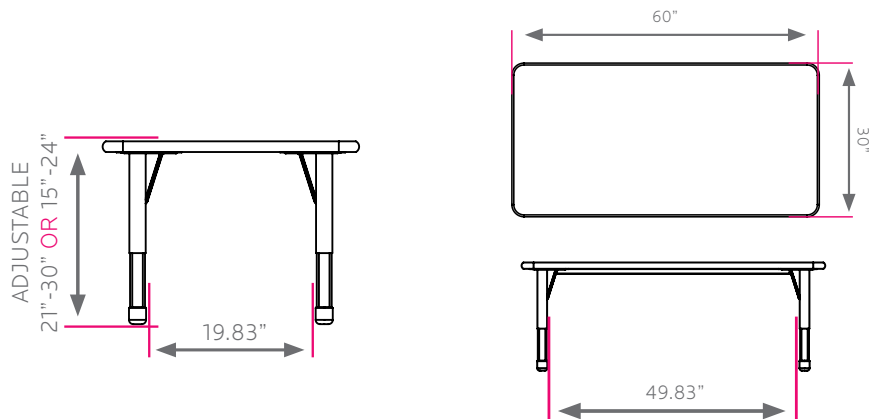

husky activity table - rectangle

model #: 04310, 04311

rectangle activity table 30" x 60"

DIMENSIONS + FREIGHT:

MODEL #	D"	W"	H"	F.C.	CUBE	WEIGHT
04310	30"	60"	21"-30"	70	2.3	79 lbs.
04311	30"	60"	15"-24"	70	2.3	79 lbs.

OVERVIEW:

With their adjustable-height work surface and specially designed glides, Husky Activity Tables are ideal for elementary and high school environments.

The 1 1/4" thick **WORK SURFACE** consists of a 45 lb density particle board core with a 0.030" high pressure laminated surface and a 0.020" backer sheet. The edge of the work surface features T-mold that is stapled to the underside of the work surface every 6 - 8". The upper leg is made of 17-gauge, 1 3/4" diameter steel tube that is protected with a durable powder coat finish that matches the color of the nylon cap. Choose from eight colors that will bring excitement to the classroom. The 1/4" V-shaped support brace is welded to the top leg and 16-gauge mounting plate, which adds stability and strength. The easy-on brackets are mounted to the desktop for easy assembly, requiring only one screw per leg for secure assembly.

The chrome plated **LOWER LEG** is made out of a 13-gauge 1 1/2" diameter tube to resist scuffing and is complimented by a durable nylon cap matching the powder coat finish. The telescoping tube leg adjusts in 1" increments. The glide is a sock type that slides over the outside of the leg. This glide is made of glass-filled nylon that assures durability. The glide resists rust, stains, and scratches.