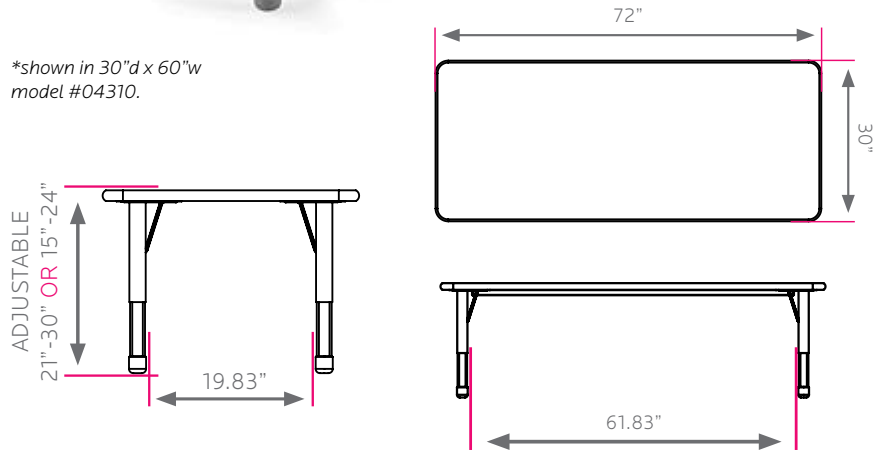

husky activity table - rectangle

model #: 04320, 04321

rectangle activity table 30" x 72"

DIMENSIONS + FREIGHT:

MODEL #	D"	W"	H"	F.C.	CUBE	WEIGHT
04320	30"	72"	21"-30"	70	2.6	91 lbs.
04321	30"	72"	15"-24"	70	2.6	91 lbs.

OVERVIEW:

With their adjustable-height work surface and specially designed glides, Husky Activity Tables are ideal for elementary and high school environments.

The 1 1/4" thick **WORK SURFACE** consists of a 45 lb density particle board core with a 0.030" high pressure laminated surface and a 0.020" backer sheet. The edge of the work surface features T-mold that is stapled to the underside of the work surface every 6 - 8". The upper leg is made of 17-gauge, 1 3/4" diameter steel tube that is protected with a durable powder coat finish that matches the color of the nylon cap. Choose from eight colors that will bring excitement to the classroom. The 1/4" V-shaped support brace is welded to the top leg and 16-gauge mounting plate, which adds stability and strength. The easy-on brackets are mounted to the desktop for easy assembly, requiring only one screw per leg for secure assembly.

The chrome plated **LOWER LEG** is made out of a 13-gauge 1 1/2" diameter tube to resist scuffing and is complimented by a durable nylon cap matching the powder coat finish. The telescoping tube leg adjusts in 1" increments. The glide is a sock type that slides over the outside of the leg. This glide is made of glass-filled nylon that assures durability. The glide resists rust, stains, and scratches.

*shown in 30"d x 60"w model #04310.

HUSKY ACTIVITY TOP & EDGE PROFILE

1 1/4" TOP

LAMINATE CHOICES

- AMBER CHERRY
- ASIAN NIGHT
- BLOND ECHO
- FUSION MAPLE
- GOLDEN OAK
- GREY MESH
- GREY NEBULA
- NEW AGE OAK
- PEWTER MESH
- TAN ECHO
- WILD CHERRY