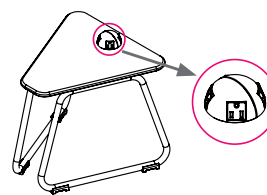

The **POWER DOME** is UL listed and CSA certified with two 10ft 15 Amp power cords and four power outlets. The unit is installed in the 3" diameter cut-out located on the back side of the Chat Wedge top.

CHAT WEDGE TOP & EDGE PROFILE

1 1/4" TOP

3/4" TOP

CHWDG

CHWGP

ADD POWER

Power Optional
CHWDG: no power
CHWGP: w/ power dome

FRAME