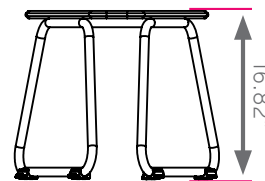

The **POWER DOME** is UL listed and CSA certified with two 10ft 15 Amp power cords and four power outlets. The unit is installed in the 3" diameter cut-out located on the back side of the Chat Wedge top.

CHAT WEDGE TOP & EDGE PROFILE

1 1/4" TOP

3/4" TOP

CHWDG

CHWGP

ADD POWER

Power Optional
CHWDG: no power
CHWGP: w/ power dome

FRAME