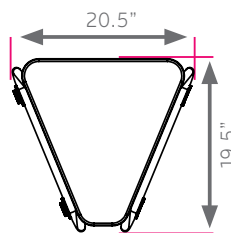

chat wedge table

model #: CHWDG, CHWGP

chat wedge & chat wedge power tables

DIMENSIONS + FREIGHT:

MODEL #	D"	W"	H"	F.C.	CUBE	WEIGHT
CHWDG	19.5"	20.5"	16.82"	70		16 lbs.
CHWGP w/ power!	19.5"	20.5"	16.82"	70		18 lbs.
carton	20"	23"	46"			

CHAT WEDGE TOP & EDGE PROFILE

1 1/4" TOP

3/4" TOP

CHWDG

CHWGP

ADD POWER

Power Optional
CHWDG: no power
CHWGP: w/ power dome

FRAME