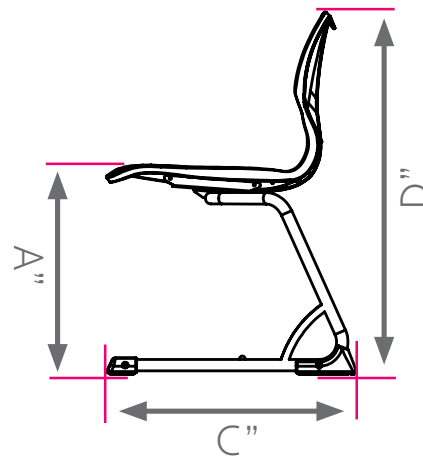

The **SHELL** is 100% virgin polypropylene material with a shallow seat pan allowing four-position seating for infinite seating styles. The back supplies rigid support while being specifically designed with added flexibility that adapts to individual requirements and supplies long lasting comfort. The shell includes an integrated handle molded in for easy movement of the chair.

The **FRAME** is constructed of strong 1" x 14-gauge double walled tubing that is chrome plated for long lasting, durable finish is capped off with our resilient nylon base swivel glides (felt also available). The shell is attached to 16-gauge brackets via a metal to metal steel riveted connection and includes an integrated handle molded in for easy pick-up and moving of the chair.

OPTIONS:

Nylon glide is standard.

Felt glide option : Add 'F' to follow Model No.

(set of 4 installed - upcharge for felt glide).

DIMENSIONS:

*UPS ELIGIBLE

| MODEL # | SHELL (H") | A | B | C | D | E | F.C. | CUBE | WEIGHT |
|---------|------------|-----|-------|-------|-----|-------|------|------|---------|
| 11856 | C(12") | 12" | 15" | 14.5" | 22" | 12" | 125 | 1.5 | 8 lbs. |
| 11857 | B(14") | 14" | 17.3" | 18.8" | 26" | 14.5" | 125 | 1.9 | 10 lbs. |
| 11858 | B(16") | 16" | 17.5" | 19" | 29" | 14.5" | 125 | 2.0 | 11 lbs. |
| 11859 | A(18") | 18" | 19" | 21" | 31" | 16" | 125 | 2.4 | 12 lbs. |