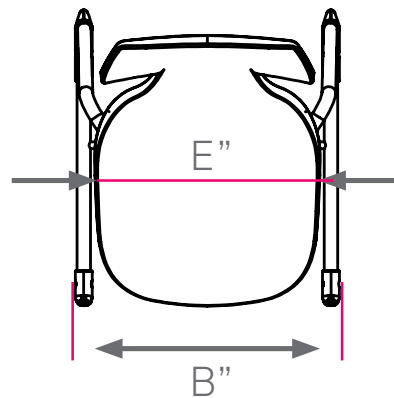

The **FRAME** is constructed of strong 1" x 14-gauge double walled tubing that is chrome plated for long lasting, durable finish is capped off with our resilient nylon base swivel glides (felt also available). The shell is attached to 16-gauge brackets via a metal to metal steel riveted connection and includes an integrated handle molded in for easy pick-up and moving of the chair.

OPTIONS:

Nylon glide is standard.

Felt glide option : Add 'F' to follow Model No.

(set of 4 installed - upcharge for felt glide).

DIMENSIONS:

*UPS ELIGIBLE

| MODEL # | SHELL (H") | A | B | C | D | E | F.C. | CUBE | WEIGHT |
|---------|------------|-----|-------|-------|-----|-------|------|------|---------|
| 11856 | C(12") | 12" | 15" | 14.5" | 22" | 12" | 125 | 1.5 | 8 lbs. |
| 11857 | B(14") | 14" | 17.3" | 18.8" | 26" | 14.5" | 125 | 1.9 | 10 lbs. |
| 11858 | B(16") | 16" | 17.5" | 19" | 29" | 14.5" | 125 | 2.0 | 11 lbs. |
| 11859 | A(18") | 18" | 19" | 21" | 31" | 16" | 125 | 2.4 | 12 lbs. |