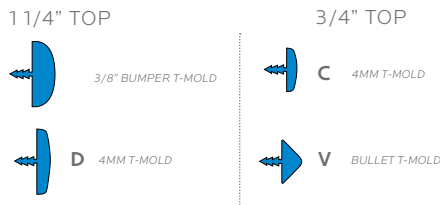

PLANNER DESK TOP & EDGE PROFILE

FRAME

- BLACK
- PLATINUM

Make it mobile with 3" casters
Order Model 17576

EDGE CHOICES

- APPLE
- BLACK
- BLUEBERRY
- BURGUNDY
- CERULEAN
- ORANGE
- CHAMPAGNE
- CHARCOAL
- CHOCOLATE
- CLEMENTINE
- FOREST GREEN
- FUCHSIA
- MINT
- MOCHA
- NAVY
- PERSIAN BLUE
- PURPLE
- RED
- WHITE
- YELLOW
- PLATINUM

LAMINATE CHOICES

- AMBER CHERRY
- ASIAN NIGHT
- BLOND ECHO
- FUSION MAPLE
- GOLDEN OAK
- GREY MESH
- GREY NEBULA
- NEW AGE OAK
- PEWTER MESH
- TAN ECHO
- WILD CHERRY

*see catalog for all optional parts & accessories.