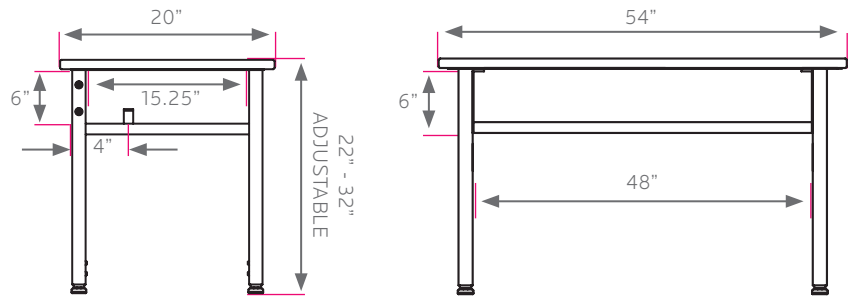

# planner student desk 20" x 54"

model #: 01278

two-student 20" x 54"

**DIMENSIONS + FREIGHT:**

MODEL #	D"	W"	H"	F.C.	CUBE	WEIGHT
01278	20"	54"	22" - 32"	70	2.0	54 lbs.
carton	26"	57"	7"			

**OVERVIEW:**

The Planner is a truly stronger student desk. Shipped ready to assemble, these desks have a heavy-duty work surface that won't sag under heavy books or equipment.

The 1 1/4" or 3/4" thick **WORK SURFACE** consists of a 45 lb density particle board core with a .030" high pressure laminated surface and a .020" melamine backer sheet. The edge of the work surface features t-mold edge molding that is fastened every 6 to 8 inches to assure a long lasting fit.

The **FRAME** is attached to the pre-drilled holes in the top with (12) #10 x 5/8" screws through a 3 1/8"W x 18"L 14-gauge steel mounting plate. The mounting plate is welded to (2) 1 1/4" square 14-gauge steel tube legs which is welded to a 1" square 14-gauge steel tube and adjust in height from 22" to 32" in 1" increments. The adjustment for each leg is secured with (2) 3 3/4" -16 x .675" Allen screws. The right and left leg both include the Smith System patented backpack peg allowing for either inside or outside positioning. The legs are tied together for added strength with a 6" high 18-gauge steel panel and (4) Connector Bolts. Legs have 1" adjusting leveling glides.

#01289 24" x 60" shown in Golden Oak, Black edge and Black frame.

**PLANNER DESK TOP & EDGE PROFILE**

**FRAME**

- BLACK
- PLATINUM

**Make it mobile with 3" casters**  
Order Model 17576

**EDGE CHOICES**

- APPLE
- BLACK
- BLUEBERRY
- BURGUNDY
- CERULEAN
- ORANGE
- CHAMPAGNE
- CHARCOAL
- CHOCOLATE
- CLEMENTINE
- FOREST GREEN
- FUCHSIA
- MINT
- MOCHA
- NAVY
- PERSIAN BLUE
- PURPLE
- RED
- WHITE
- YELLOW
- PLATINUM