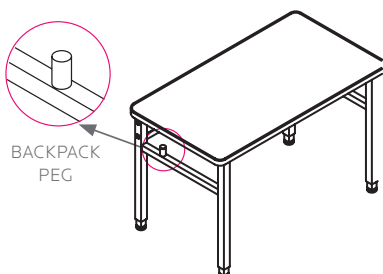

PLANNER DESK TOP & EDGE PROFILE

FRAME

- BLACK
- PLATINUM

Make it mobile with 3" casters
Order Model 17576

EDGE CHOICES

- APPLE
- BLACK
- BLUEBERRY
- BURGUNDY
- CERULEAN
- ORANGE
- CHAMPAGNE
- CHARCOAL
- CHOCOLATE
- CLEMENTINE
- FOREST GREEN
- FUCHSIA
- MINT
- MOCHA
- NAVY
- PERSIAN BLUE
- PURPLE
- RED
- WHITE
- YELLOW
- PLATINUM

LAMINATE CHOICES

- AMBER CHERRY
- ASIAN NIGHT
- BLOND ECHO
- FUSION MAPLE
- GOLDEN OAK
- GREY MESH
- GREY NEBULA
- NEW AGE OAK
- PEWTER MESH
- TAN ECHO
- WILD CHERRY

*see catalog for all optional parts & accessories.