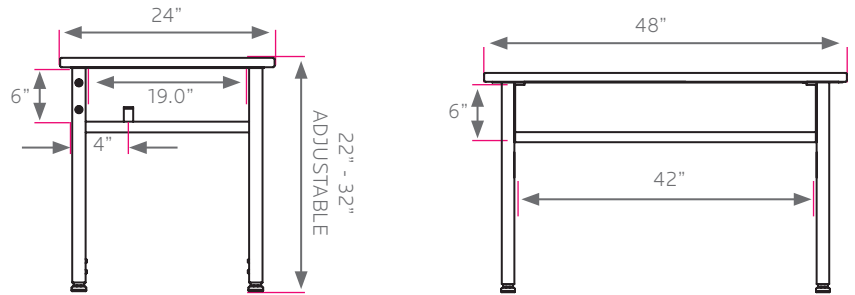

planner student desk 24" x 48"

model #: 01287

two-student 24" x 48"

DIMENSIONS + FREIGHT:

MODEL #	D"	W"	H"	F.C.	CUBE	WEIGHT
01287	24"	48"	22" - 32"	70	2.2	61 lbs.
carton	25"	49"	7"			

OVERVIEW:

The Planner is a truly stronger student desk. Shipped ready to assemble, these desks have a heavy-duty work surface that won't sag under heavy books or equipment.

The 1 1/4" or 3/4" thick **WORK SURFACE** consists of a 45 lb density particle board core with a .030" high pressure laminated surface and a .020" melamine backer sheet. The edge of the work surface features t-mold edge molding that is fastened every 6 to 8 inches to assure a long lasting fit.

The **FRAME** is attached to the pre-drilled holes in the top with (12) #10 x 5/8" screws through a 3 1/8"W x 18"L 14-gauge steel mounting plate. The mounting plate is welded to (2) 1 1/4" square 14-gauge steel tube legs which is welded to a 1" square 14-gauge steel tube and adjust in height from 22" to 32" in 1" increments. The adjustment for each leg is secured with (2) 3 3/4" -16 x .675" Allen screws. The right and left leg both include the Smith System patented backpack peg allowing for either inside or outside positioning. The legs are tied together for added strength with a 6" high 18-gauge steel panel and (4) Connector Bolts. Legs have 1" adjusting leveling glides.

Model 01287 24" x 48" shown in Grey Nebula top, Persian Blue edge and Platinum frame.

PLANNER DESK TOP & EDGE PROFILE

*see catalog for all optional parts & accessories.

FRAME

- BLACK
- PLATINUM

Make it mobile with 3" casters
Order Model 17576