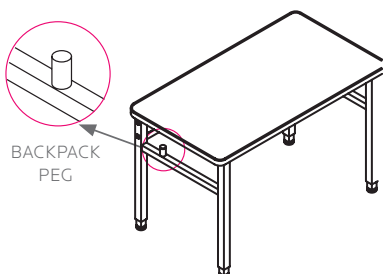

PLANNER DESK TOP & EDGE PROFILE

*see catalog for all optional parts & accessories.

FRAME

- BLACK
- PLATINUM

Make it mobile with 3" casters
Order Model 17576

EDGE CHOICES

- APPLE
- BLACK
- BLUEBERRY
- BURGUNDY
- CERULEAN
- ORANGE
- CHAMPAGNE
- CHARCOAL
- CHOCOLATE
- CLEMENTINE
- FOREST GREEN
- FUCHSIA
- MINT
- MOCHA
- NAVY
- PERSIAN BLUE
- PURPLE
- RED
- WHITE
- YELLOW
- PLATINUM

LAMINATE CHOICES

- AMBER CHERRY
- ASIAN NIGHT
- BLOND ECHO
- FUSION MAPLE
- GOLDEN OAK
- GREY MESH
- GREY NEBULA
- NEW AGE OAK
- PEWTER MESH
- TAN ECHO
- WILD CHERRY