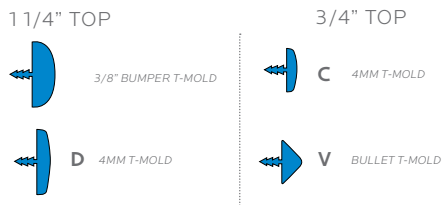

PLANNER DESK TOP & EDGE PROFILE

*see catalog for all optional parts & accessories.

FRAME

- BLACK
- PLATINUM

Make it mobile with 3" casters
Order Model 17576

EDGE CHOICES

- APPLE
- BLACK
- BLUEBERRY
- BURGUNDY
- CERULEAN
- ORANGE
- CHAMPAGNE
- CHARCOAL
- CHOCOLATE
- CLEMENTINE
- FOREST GREEN
- FUCHSIA
- MINT
- MOCHA
- NAVY
- PERSIAN BLUE
- PURPLE
- RED
- WHITE
- YELLOW
- PLATINUM

LAMINATE CHOICES

- AMBER CHERRY
- ASIAN NIGHT
- BLOND ECHO
- FUSION MAPLE
- GOLDEN OAK
- GREY MESH
- GREY NEBULA
- NEW AGE OAK
- PEWTER MESH
- TAN ECHO
- WILD CHERRY