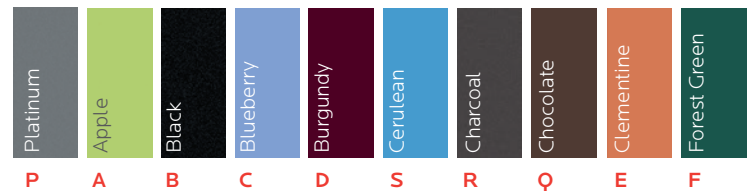

- All-steel cabinet rolls on dual-wheel casters: 4" casters for Mega-Case; 5" casters for Mega-Tower and Mega-Cabinet

COLOR OPTIONS

Standard Powdercoat & Edge Molding Colors

Cascade Cubby Mega Tower
Model F11000000P^A
Shown in Apple.

Cascade Cubby Mega Cabinet
Model E11000000P^C
Shown in Blueberry

Cascade Cubby Mega Case
Model D11000000P^E
Shown in Clementine

19" depth for all 3 Cubbies

Cubby Mega Tower

Cubby Mega Cabinet

Cubby Mega Case

Cascade Options

See page 210 for help with ordering.

11

Pick End Panel &
Door Handle Color

Optional Porcelain Whiteboard Back

This allows you to add the functionality of a portable whiteboard to a Cascade Mega-Tower. The white writing surface is a stain-resistant ceramic that's fused to the Cascade Mega-Tower's steel back panel – which retains its ability to hold magnets.