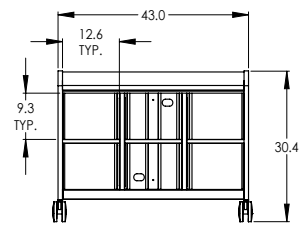

Cascade Cubby Mega Cabinet
Model E11000000P^C
Shown in Blueberry

Cascade Cubby Mega Case
Model D11000000P^E
Shown in Clementine

19" depth for all 3 Cubbies

Cubby Mega Tower

Cubby Mega Cabinet

Cubby Mega Case

Model	Description	D"	W"	H"	F.C.	Cube	Wt.	UPS
Cascade Cubby Mega-Tower with Casters								
F11000000P_	Open w/ 12 Cubbies	19	43	61.4	100		135	
F21000000P_	Doors w/ 12 Cubbies	19	43	61.4	100		154	
F11W00000P_	Open w/ 12 Cubbies and Porcelain Back	19	43	61.4	100		161	
F21W00000P_	Doors w/ 12 Cubbies and Porcelain Back	19	43	61.4	100		179	
Cascade Cubby Mega-Tower with Glides								
F31000000P_	Open w/ 12 Cubbies	19	43	56.4	100		132	
F41000000P_	Doors w/ 12 Cubbies	19	43	56.4	100		151	
F31W00000P_	Open w/ 12 Cubbies and Porcelain Back	19	43	56.4	100		158	
F41W00000P_	Doors w/ 12 Cubbies and Porcelain Back	19	43	56.4	100		176	
Cascade Cubby Mega-Cabinet with Casters								
E11000000P_	Open w/ 9 Cubbies	19	43	43.4	100		128	
E21000000P_	Doors w/ 9 Cubbies	19	43	43.4	100		147	
Cascade Cubby Mega-Cabinet with Glides								
E31000000P_	Open w/ 9 Cubbies	19	43	38.4	100		125	
E41000000P_	Doors w/ 9 Cubbies	19	43	38.4	100		144	
Cascade Cubby Mega-Case with Casters								
D11000000P_	Open w/ 6 Cubbies	19	43	30.4	100		97	
D21000000P_	Doors w/ 6 Cubbies	19	43	30.4	100		111	
Cascade Cubby Mega-Case with Glides								
D31000000P_	Open w/ 6 Cubbies	19	43	25.4	100		94	
D41000000P_	Doors w/ 6 Cubbies	19	43	25.4	100		108	