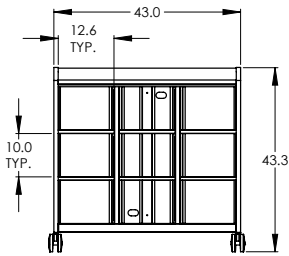

Cascade Cubby Mega Cabinet
Model E11000000P^C
Shown in Blueberry

Cascade Cubby Mega Case
Model D11000000P^E
Shown in Clementine

19" depth for all 3 Cubbies

Cubby Mega Tower

Cubby Mega Cabinet

Cubby Mega Case

Model	Description	D"	W"	H"	F.C.	Cube	Wt.	UPS
Cascade Cubby Mega-Tower with Casters								
F11000000P_	Open w/ 12 Cubbies	19	43	61.4	100		135	
F21000000P_	Doors w/ 12 Cubbies	19	43	61.4	100		154	
F11W00000P_	Open w/ 12 Cubbies and Porcelain Back	19	43	61.4	100		161	
F21W00000P_	Doors w/ 12 Cubbies and Porcelain Back	19	43	61.4	100		179	
Cascade Cubby Mega-Tower with Glides								
F31000000P_	Open w/ 12 Cubbies	19	43	56.4	100		132	
F41000000P_	Doors w/ 12 Cubbies	19	43	56.4	100		151	
F31W00000P_	Open w/ 12 Cubbies and Porcelain Back	19	43	56.4	100		158	
F41W00000P_	Doors w/ 12 Cubbies and Porcelain Back	19	43	56.4	100		176	
Cascade Cubby Mega-Cabinet with Casters								
E11000000P_	Open w/ 9 Cubbies	19	43	43.4	100		128	
E21000000P_	Doors w/ 9 Cubbies	19	43	43.4	100		147	
Cascade Cubby Mega-Cabinet with Glides								
E31000000P_	Open w/ 9 Cubbies	19	43	38.4	100		125	
E41000000P_	Doors w/ 9 Cubbies	19	43	38.4	100		144	
Cascade Cubby Mega-Case with Casters								
D11000000P_	Open w/ 6 Cubbies	19	43	30.4	100		97	
D21000000P_	Doors w/ 6 Cubbies	19	43	30.4	100		111	
Cascade Cubby Mega-Case with Glides								
D31000000P_	Open w/ 6 Cubbies	19	43	25.4	100		94	
D41000000P_	Doors w/ 6 Cubbies	19	43	25.4	100		108	