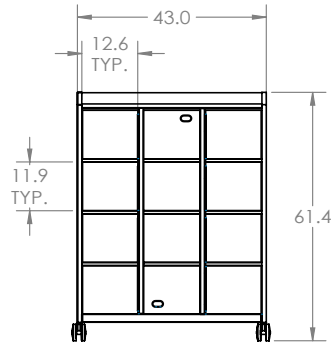

- All-steel cabinet rolls on dual-wheel casters: 4" casters for Mega-Case; 5" casters for Mega-Tower and Mega-Cabinet

COLOR OPTIONS

Standard Powdercoat & Edge Molding Colors

Cascade Cubby Mega Tower
Model F11000000P^A
Shown in Apple.

Cascade Cubby Mega Cabinet
Model E11000000P^C
Shown in Blueberry

Cascade Cubby Mega Case
Model D11000000P^E
Shown in Clementine

19" depth for all 3 Cubbies

Cubby Mega Tower

Cubby Mega Cabinet

Cubby Mega Case

Model	Description	D"	W"	H"	F.C.	Cube	Wt.	UPS
Cascade Cubby Mega-Tower with Casters								
F11000000P_	Open w/ 12 Cubbies	19	43	61.4	100		135	
F21000000P_	Doors w/ 12 Cubbies	19	43	61.4	100		154	
F11W00000P_	Open w/ 12 Cubbies and Porcelain Back	19	43	61.4	100		161	
F21W00000P_	Doors w/ 12 Cubbies and Porcelain Back	19	43	61.4	100		179	
Cascade Cubby Mega-Tower with Glides								
F31000000P_	Open w/ 12 Cubbies	19	43	56.4	100		132	
F41000000P_	Doors w/ 12 Cubbies	19	43	56.4	100		151	
F31W00000P_	Open w/ 12 Cubbies and Porcelain Back	19	43	56.4	100		158	
F41W00000P_	Doors w/ 12 Cubbies and Porcelain Back	19	43	56.4	100		176	
Cascade Cubby Mega-Cabinet with Casters								
E11000000P_	Open w/ 9 Cubbies	19	43	43.4	100		128	
E21000000P_	Doors w/ 9 Cubbies	19	43	43.4	100		147	
Cascade Cubby Mega-Cabinet with Glides								
E31000000P_	Open w/ 9 Cubbies	19	43	38.4	100		125	
E41000000P_	Doors w/ 9 Cubbies	19	43	38.4	100		144	
Cascade Cubby Mega-Case with Casters								
D11000000P_	Open w/ 6 Cubbies	19	43	30.4	100		97	
D21000000P_	Doors w/ 6 Cubbies	19	43	30.4	100		111	
Cascade Cubby Mega-Case with Glides								
D31000000P_	Open w/ 6 Cubbies	19	43	25.4	100		94	
D41000000P_	Doors w/ 6 Cubbies	19	43	25.4	100		108	