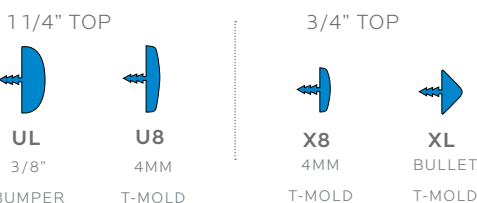

UXL TOP & EDGE PROFILE

FRAME

- PLATINUM **PLT**

EDGE CHOICES

- APPLE **A**
- BLACK **B**
- BLUEBERRY **C**
- BURGUNDY **D**
- CERULEAN **S**
- ORANGE **U**
- CHAMPAGNE **O**
- CHARCOAL **R**
- CHOCOLATE **Q**
- CLEMENTINE **E**
- FOREST GREEN **F**
- FUCHSIA **G**
- MINT **H**
- MOCHA **T**
- NAVY **I**
- PERSIAN BLUE **J**
- PURPLE **K**
- RED **L**
- WHITE **M**
- YELLOW **N**
- PLATINUM **P**

LAMINATE CHOICES

- AMBER CHERRY **AME**
- ASIAN NIGHT **ANG**
- BLOND ECHO **BEE**
- FUSION MAPLE **MAP**
- GOLDEN OAK **GOK**
- GREY MESH **GRE**
- GREY NEBULA **GNB**
- NEW AGE OAK **NEW**
- PEWTER MESH **PEW**
- TAN ECHO **TAC**
- WILD CHERRY **CHE**

Choose MODEL **7 8 9 10** **PLT** **FL**

Pick Laminate Color

Pick Edge Color

Fixed-height (FL) leg set is standard. See page 99 to order optional leg sets.