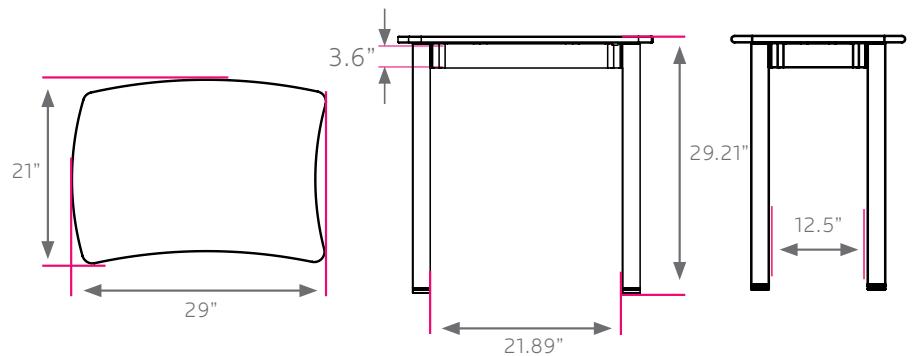

UXL TOP & EDGE PROFILE

FRAME

- PLATINUM **PLT**

EDGE CHOICES

- APPLE **A**
- BLACK **B**
- BLUEBERRY **C**
- BURGUNDY **D**
- CERULEAN **S**
- ORANGE **U**
- CHAMPAGNE **O**
- CHARCOAL **R**
- CHOCOLATE **Q**
- CLEMENTINE **E**
- FOREST GREEN **F**
- FUCHSIA **G**
- MINT **H**
- MOCHA **T**
- NAVY **I**
- PERSIAN BLUE **J**
- PURPLE **K**
- RED **L**
- WHITE **M**
- YELLOW **N**
- PLATINUM **P**

LAMINATE CHOICES

- AMBER CHERRY **AME**
- ASIAN NIGHT **ANG**
- BLOND ECHO **BEE**
- FUSION MAPLE **MAP**
- GOLDEN OAK **GOK**
- GREY MESH **GRE**
- GREY NEBULA **GNB**
- NEW AGE OAK **NEW**
- PEWTER MESH **PEW**
- TAN ECHO **TAC**
- WILD CHERRY **CHE**

Choose MODEL **7 8 9 10** **PLT** **FL**

Pick Laminate Color

Pick Edge Color

Fixed-height (FL) leg set is standard. See page 99 to order optional leg sets.