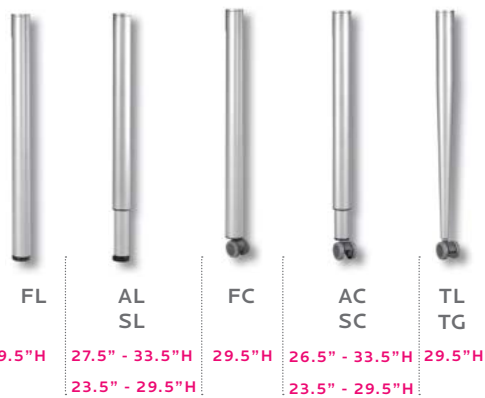

uxl curve desk

model #: ULCURV___PLTFL

DIMENSIONS + FREIGHT:

MODEL #	D"	W"	H"	F.C.	CUBE	WEIGHT
ULCURV	21"	29"	29.5"	70	2.6	51 lbs.
carton	24"	36"	4"			

OVERVIEW:

The UXL Table is built for today's education environment. The UXL line offers high schools and colleges a complete, integrated system for outfitting the entire school, from classrooms to commons.

MATERIALS:

The **WORK SURFACE** consists of a 45 lb density particle board core with a 0.030" high pressure laminated surface and a 0.020" melamine backer sheet. The edge of the work surface features a t-mold edge that is mechanically fastened to the underside of the work surface every 6 to 8 inches to assure a long lasting fit.

The **FRAME** is attached to the pre-drilled holes in the top. The legs fasten into the frame at each corner. The table frame comes fully assembled requiring only two bolts per leg to complete installation. The table frame is a box tube design made of aircraft grade aluminum to reduce weight, while being very stable and sturdy. The 16-gauge steel legs are 2" diameter and power coated for a long lasting durable finish. UXL Legs are available in 8 different configurations.

UXL LEG OPTIONS