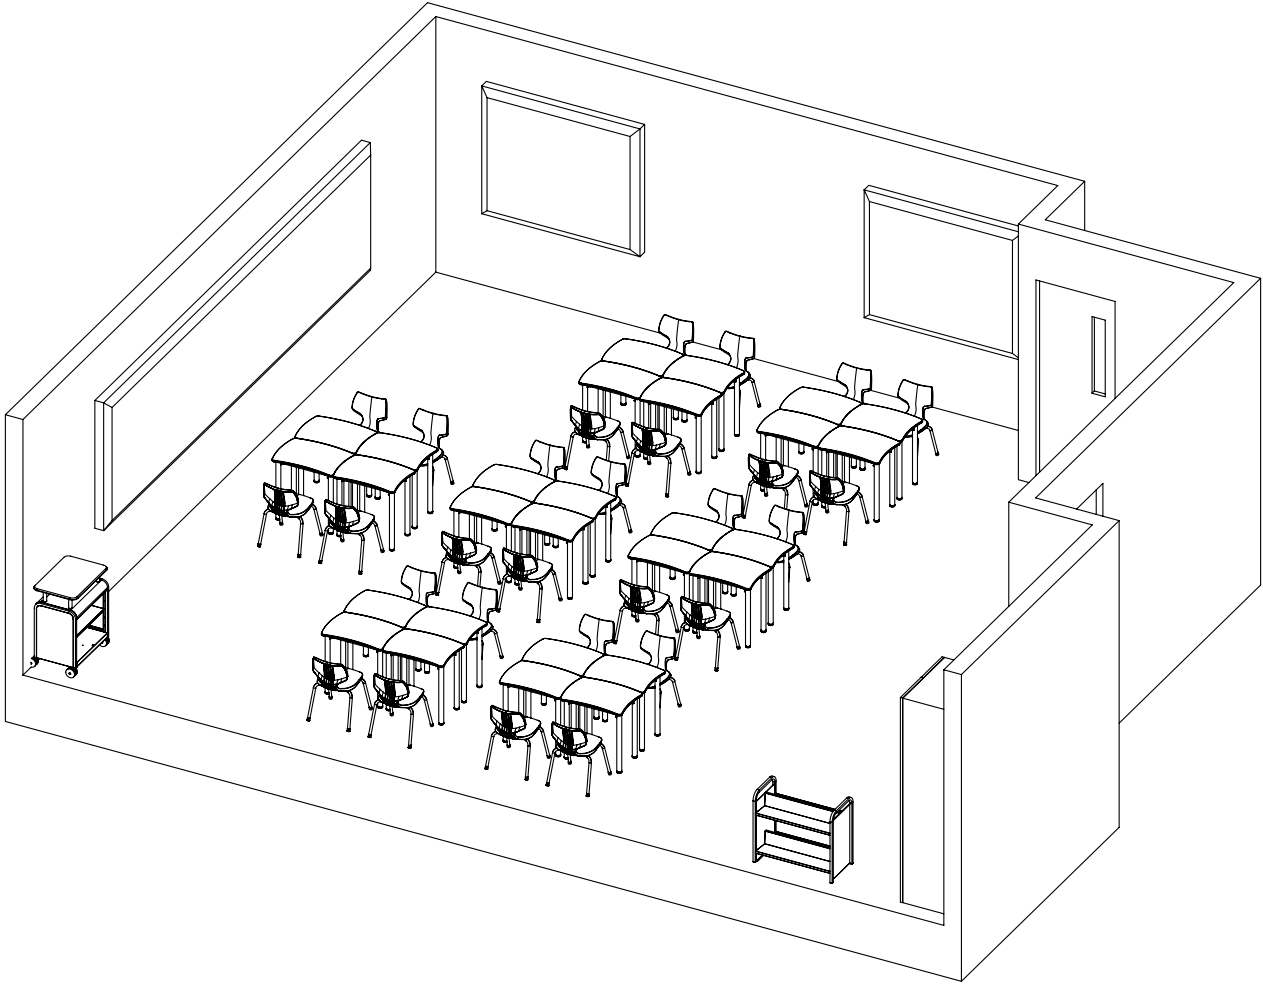

UXL Curve Desk Classroom

FOR MORE INFORMATION CALL 1-800-328-1061
OR VISIT WWW.SMITHSYSTEM.COM