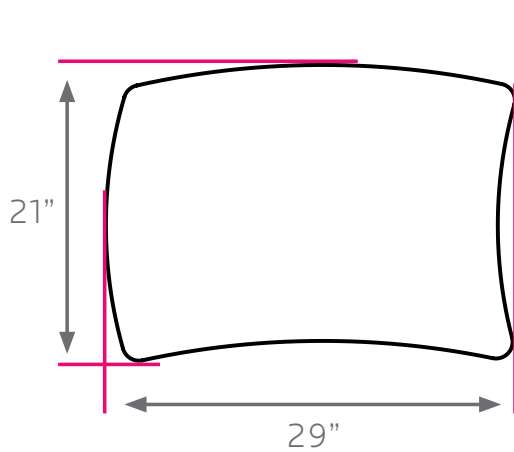

UXL LEG OPTIONS

HEALTHY CONSTRUCTION.

Smith System desks and tables are made for healthy learning environments, and are UL Greenguard Gold Certified.

DURABILITY.

- Structural Framing – aluminum reinforcing beams attach to each leg, adding rigidity and preventing wobbly legs. Don't settle for Easy On Brackets on tables and desks in collaborative learning classrooms.
- The T-Mold edge band, used on Smith System Desks and Tables, is stapled every six inches to provide superior fastening power.

FOR MORE INFORMATION CALL 1-800-328-1061
OR VISIT WWW.SMITHSYSTEM.COM