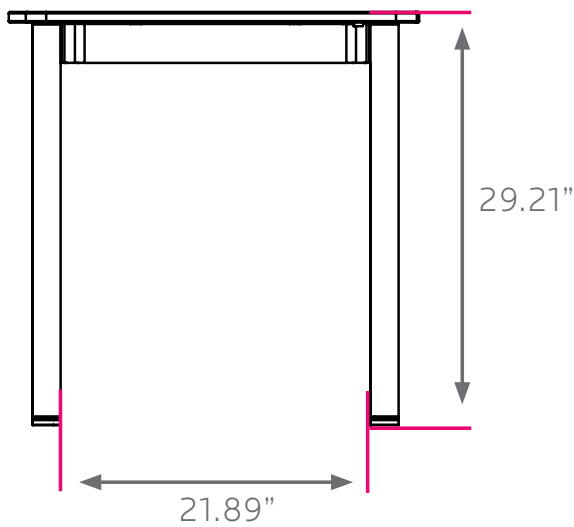

UXL LEG OPTIONS

HEALTHY CONSTRUCTION.

Smith System desks and tables are made for healthy learning environments, and are UL Greenguard Gold Certified.

DURABILITY.

- Structural Framing – aluminum reinforcing beams attach to each leg, adding rigidity and preventing wobbly legs. Don't settle for Easy On Brackets on tables and desks in collaborative learning classrooms.
- The T-Mold edge band, used on Smith System Desks and Tables, is stapled every six inches to provide superior fastening power.

FOR MORE INFORMATION CALL 1-800-328-1061
OR VISIT WWW.SMITHSYSTEM.COM