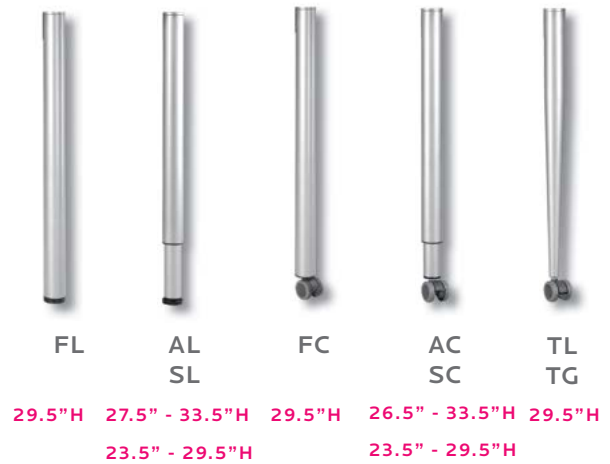

UXL LEG OPTIONS