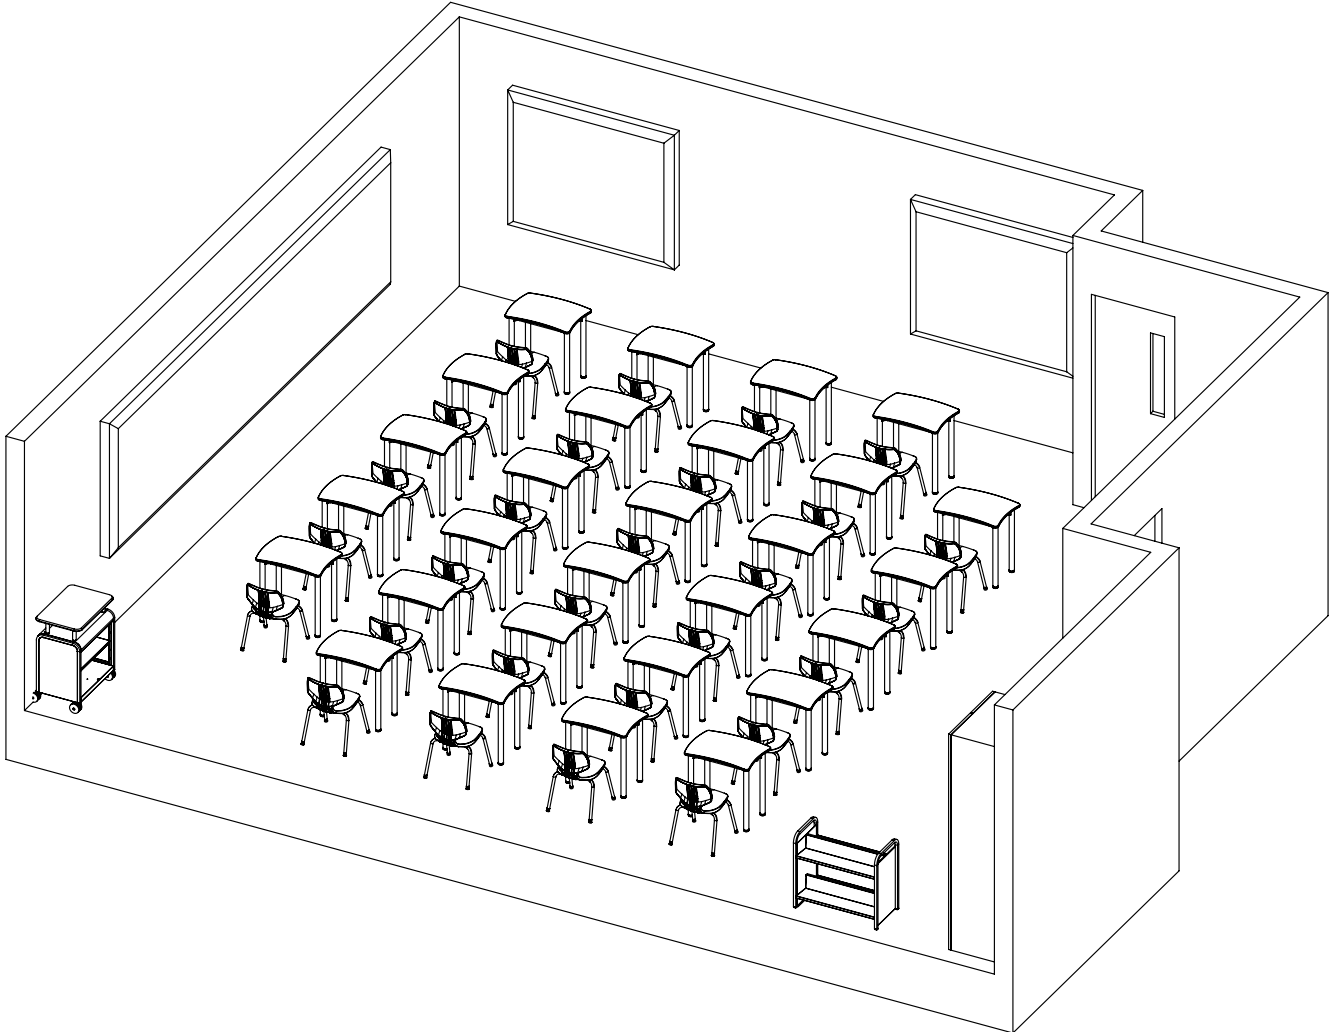

UXL Curve Desk Classroom

FOR MORE INFORMATION CALL 1-800-328-1061
OR VISIT WWW.SMITHSYSTEM.COM