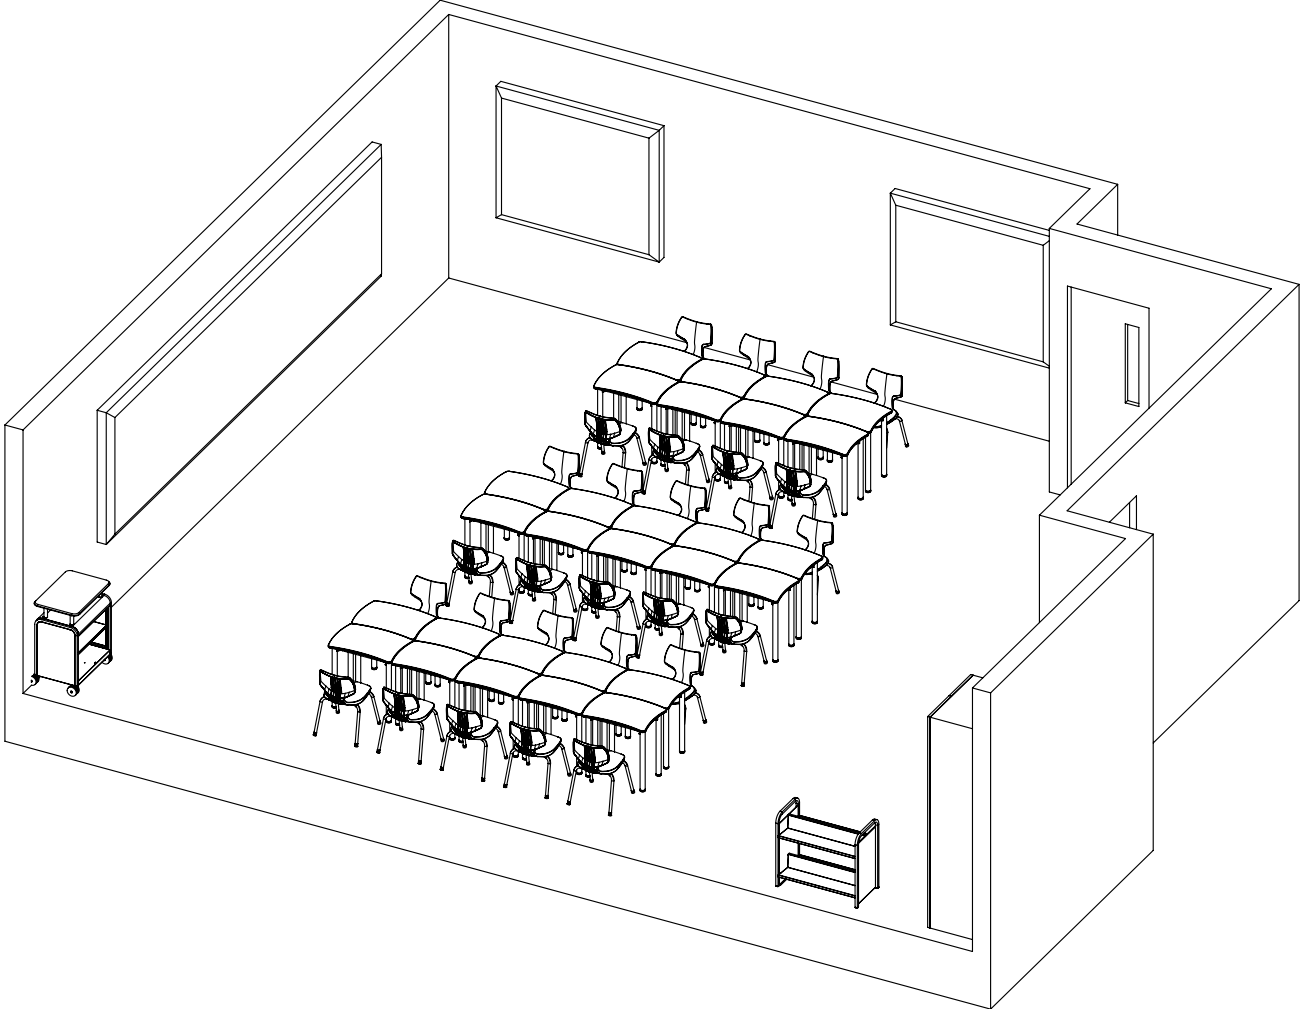

UXL Curve Desk Classroom

FOR MORE INFORMATION CALL 1-800-328-1061
OR VISIT WWW.SMITHSYSTEM.COM