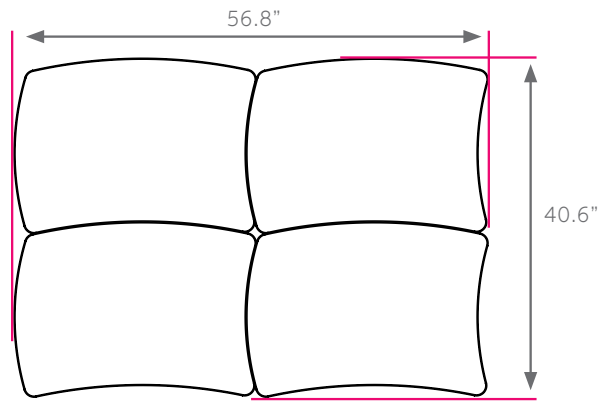

UXL LEG OPTIONS

HEALTHY CONSTRUCTION.

Smith System desks and tables are made for healthy learning environments, and are UL Greenguard Gold Certified.

DURABILITY.

- Structural Framing – aluminum reinforcing beams attach to each leg, adding rigidity and preventing wobbly legs. Don't settle for Easy On Brackets on tables and desks in collaborative learning classrooms.
- The T-Mold edge band, used on Smith System Desks and Tables, is stapled every six inches to provide superior fastening power.

FOR MORE INFORMATION CALL 1-800-328-1061
OR VISIT WWW.SMITHSYSTEM.COM