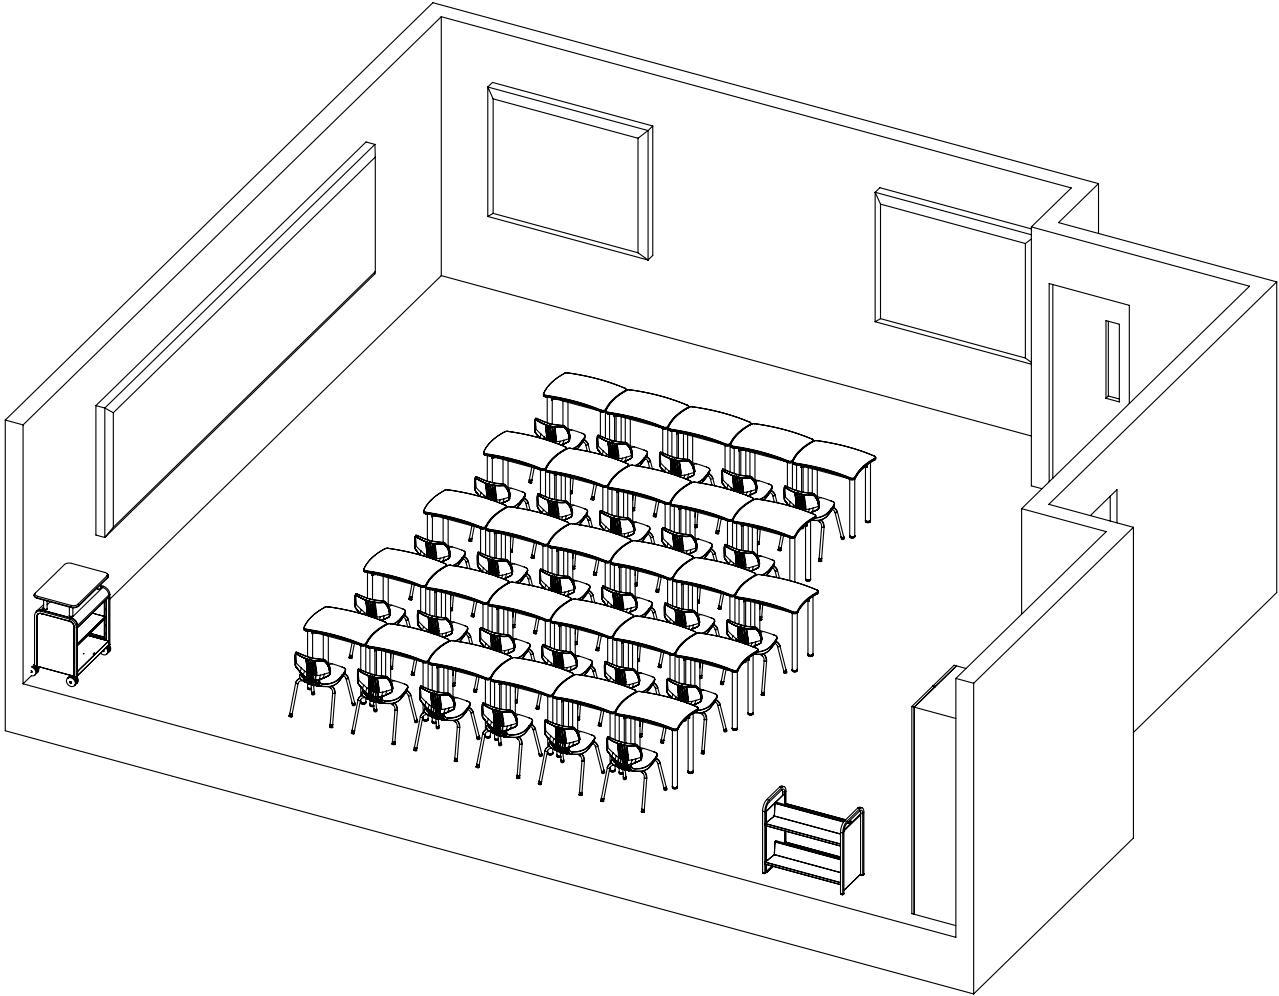

UXL Curve Desk Classroom

FOR MORE INFORMATION CALL 1-800-328-1061
OR VISIT WWW.SMITHSYSTEM.COM