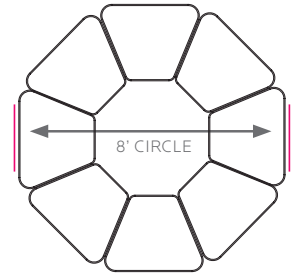

FRAME

- BLACK
- PLATINUM

EDGE CHOICES

- APPLE
- BLACK
- BLUEBERRY
- BURGUNDY
- CERULEAN
- ORANGE
- CHAMPAGNE
- CHARCOAL
- CHOCOLATE
- CLEMENTINE
- FOREST GREEN
- FUCHSIA
- MINT
- MOCHA
- NAVY
- PERSIAN BLUE
- PURPLE
- RED
- WHITE
- YELLOW
- PLATINUM

LAMINATE CHOICES

- AMBER CHERRY
- ASIAN NIGHT
- BLOND ECHO
- FUSION MAPLE
- GOLDEN OAK
- GREY MESH
- GREY NEBULA
- NEW AGE OAK
- PEWTER MESH
- TAN ECHO
- WILD CHERRY

Make it mobile with 3" casters
Order Model 17576

Patented backpack peg keeps student items organized, can be positioned inside or outside of either leg.