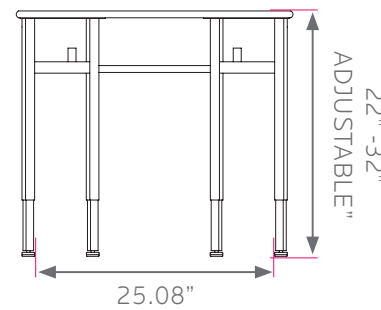

FRAME

- BLACK
- PLATINUM

EDGE CHOICES

- APPLE
- BLACK
- BLUEBERRY
- BURGUNDY
- CERULEAN
- ORANGE
- CHAMPAGNE
- CHARCOAL
- CHOCOLATE
- CLEMENTINE
- FOREST GREEN
- FUCHSIA
- MINT
- MOCHA
- NAVY
- PERSIAN BLUE
- PURPLE
- RED
- WHITE
- YELLOW
- PLATINUM

LAMINATE CHOICES

- AMBER CHERRY
- ASIAN NIGHT
- BLOND ECHO
- FUSION MAPLE
- GOLDEN OAK
- GREY MESH
- GREY NEBULA
- NEW AGE OAK
- PEWTER MESH
- TAN ECHO
- WILD CHERRY

Make it mobile with 3" casters
Order Model 17576

Patented backpack peg keeps student items organized, can be positioned inside or outside of either leg.