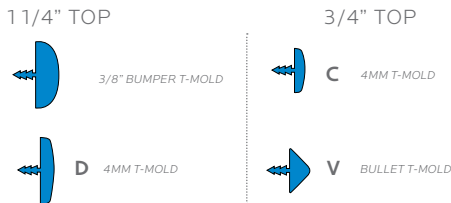

planner huddle-8LS student desk

model #: 01267

huddle-8LS student desk (8 foot circle)

DIMENSIONS + FREIGHT:

MODEL #	D"	W"	H"	F.C.	CUBE	WEIGHT
01267	24"	30"	22" - 32"	70	1.4	42 lbs.
carton	38"	26"	6"			

OVERVIEW:

The Huddle-8 LS desks' unique trapezoid shape lends flexibility to instructors to create and rearrange classroom layouts throughout the day. Place desks back to back for testing arrangements or group multiple desks together in a circle for collaborative learning.

The 1 1/4" or 3/4" thick **WORK SURFACE** consists of a 45 lb density particle board core with a .030" high pressure laminated surface and a .020" melamine backer sheet. The edge of the work surface features bumper edge molding that is fastened every 6 to 8 inches to assure a long lasting fit. The top is pre-drilled for ease of installation.

The **FRAME** consists of 2 corner post leg sets, each leg set consisting of (2) 1 1/4" square 14-gauge tube legs, (2) 1" square 14-gauge steel tube chrome inserts, (1) 1" square 14-gauge steel cross-bar with (1) 7/8" diameter 1 1/2" h back pack peg and a 14-gauge steel plate. Legs adjust in 1" intervals from 22" -32" high. Leg sets are attached together at the rear with a 6" high, 18-gauge steel panel. Legs have 1" adjusting leveling glides.

PLANNER HUDDLE TOP & EDGE PROFILE

model #01267 Huddle-8LS shown with optional Cascade SW Tote Tray w/ housing model #30925.