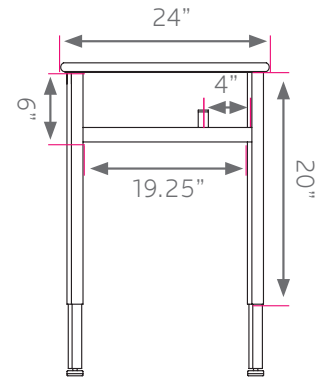

FRAME

- BLACK
- PLATINUM

EDGE CHOICES

- APPLE
- BLACK
- BLUEBERRY
- BURGUNDY
- CERULEAN
- ORANGE
- CHAMPAGNE
- CHARCOAL
- CHOCOLATE
- CLEMENTINE
- FOREST GREEN
- FUCHSIA
- MINT
- MOCHA
- NAVY
- PERSIAN BLUE
- PURPLE
- RED
- WHITE
- YELLOW
- PLATINUM

LAMINATE CHOICES

- AMBER CHERRY
- ASIAN NIGHT
- BLOND ECHO
- FUSION MAPLE
- GOLDEN OAK
- GREY MESH
- GREY NEBULA
- NEW AGE OAK
- PEWTER MESH
- TAN ECHO
- WILD CHERRY

Make it mobile with 3" casters
Order Model 17576

Patented backpack peg keeps student items organized, can be positioned inside or outside of either leg.