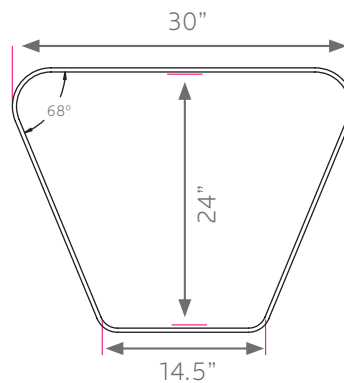

model #01267 Huddle-8LS shown with optional Cascade SW Tote Tray w/ housing model #30925.

FRAME

- BLACK
- PLATINUM

EDGE CHOICES

- APPLE
- BLACK
- BLUEBERRY
- BURGUNDY
- CERULEAN
- ORANGE
- CHAMPAGNE
- CHARCOAL
- CHOCOLATE
- CLEMENTINE
- FOREST GREEN
- FUCHSIA
- MINT
- MOCHA
- NAVY
- PERSIAN BLUE
- PURPLE
- RED
- WHITE
- YELLOW
- PLATINUM

LAMINATE CHOICES

- AMBER CHERRY
- ASIAN NIGHT
- BLOND ECHO
- FUSION MAPLE
- GOLDEN OAK
- GREY MESH
- GREY NEBULA
- NEW AGE OAK
- PEWTER MESH
- TAN ECHO
- WILD CHERRY

Make it mobile with 3" casters
Order Model 17576

Patented backpack peg keeps student items organized, can be positioned inside or outside of either leg.