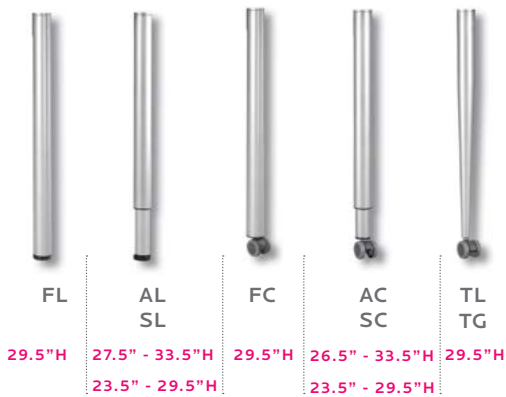

uxl mini diamond

- UXL Tables are standard with a 3/4" Bullet T-Mold top and fixed-height legs (FL). *model #: XLSMDM_---_PLTFL*

DIMENSIONS + FREIGHT:

MODEL #	D"	W"	H"	F.C.	CUBE	WEIGHT
XLSMDM	30.5"	27"	29.5"	85	2.6	40
carton	32"	37"	5"			

OVERVIEW:

The UXL Diamond Desk is a collaborative desk built to cluster in groups or arrange traditionally in rows for individual study. Group 6 UXL Diamond Desks together to create a complete hexagon shape. Match the UXL Line's cohesive look by adding this to UXL seating and tables.

MATERIALS:

The **WORK SURFACE** consists of a 45 lb density particle board core with a 0.030" high pressure laminated surface and a 0.020" melamine backer sheet. The edge of the work surface features a t-mold edge that is mechanically fastened to the underside of the work surface every 6 to 8 inches to assure a long lasting fit.

The **FRAME** is attached to the pre-drilled holes in the top. The legs fasten into the frame at each corner. The table frame comes fully assembled requiring only two bolts per leg to complete installation. The table frame is a box tube design made of aircraft grade aluminum to reduce weight, while being very stable and sturdy. The 16-gauge steel legs are 2" diameter and power coated for a long lasting durable finish. UXL Legs are available in 8 different configurations.

UXL LEG OPTIONS