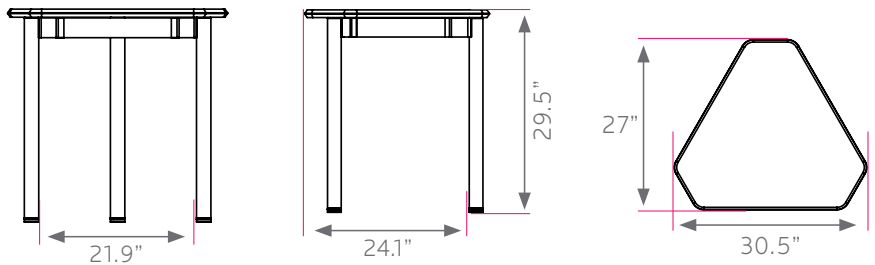

uxl mini diamond

- UXL Tables are standard with a 3/4" Bullet T-Mold top and fixed-height legs (FL). *model #: XLSMDM_---_PLTFL*

DIMENSIONS + FREIGHT:

MODEL #	D"	W"	H"	F.C.	CUBE	WEIGHT
XLSMDM	30.5"	27"	29.5"	85	2.6	40
carton	32"	37"	5"			

OVERVIEW:

The UXL Diamond Desk is a collaborative desk built to cluster in groups or arrange traditionally in rows for individual study. Group 6 UXL Diamond Desks together to create a complete hexagon shape. Match the UXL Line's cohesive look by adding this to UXL seating and tables.

MATERIALS:

The **WORK SURFACE** consists of a 45 lb density particle board core with a 0.030" high pressure laminated surface and a 0.020" melamine backer sheet. The edge of the work surface features a t-mold edge that is mechanically fastened to the underside of the work surface every 6 to 8 inches to assure a long lasting fit.

The **FRAME** is attached to the pre-drilled holes in the top. The legs fasten into the frame at each corner. The table frame comes fully assembled requiring only two bolts per leg to complete installation. The table frame is a box tube design made of aircraft grade aluminum to reduce weight, while being very stable and sturdy. The 16-gauge steel legs are 2" diameter and power coated for a long lasting durable finish. UXL Legs are available in 8 different configurations.

UXL LEG OPTIONS