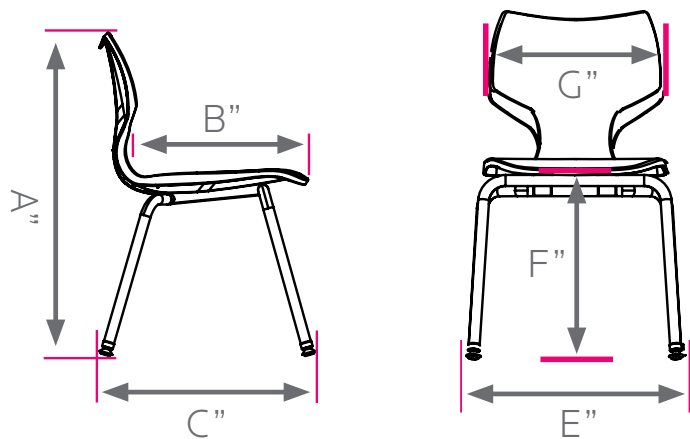

## DIMENSIONS:

\*UPS ELIGIBLE

MODEL #	SHELL (H")	A	B	C	D	E	F	G	F.C.	CUBE	WEIGHT
11844	C (8")	18"	12"	13.5"	12"	15"	8"	11"	125	1.2	6 lbs.
11845	C (10")	20"	12"	13.5"	12"	15"	10"	11"	125	1.2	7 lbs.
11846	C (12")	22"	12"	14.5"	12"	15"	12"	11"	125	1.2	7 lbs.
11847	B (14")	26"	14.5"	17"	14.5"	17.5"	14"	13.75"	125	2.0	9 lbs.
11848	B (16")	29"	14.5"	18"	14.5"	17.5"	16"	13.75"	125	2.0	9 lbs.
11849	A (18")	31"	16"	20.5"	16"	19.5"	18"	15"	125	2.7	10 lbs.

## OVERVIEW:

\*BIFMA compliant.

Comfortable seat helps students keep proper posture and provides support for back and legs. Flat seat pan with waterfall front edge. Available in 6 sizes, 8", 10", 12", 14", 16" and 18". Chair shell comes in 18 colors and frame in Chrome or Platinum.

The **SHELL** is 100% virgin polypropylene material with a shallow seat pan allowing four-position seating for infinite seating styles. The back supplies rigid support while being specifically designed with added flexibility that adapts to individual requirements and supplies long lasting comfort. The shell includes an integrated handle molded in for easy movement of the chair.

The **FRAME** is constructed of strong 1" x 18-gauge tubing that is chrome plated for long lasting, durable finish is capped off with our durable nylon base swivel glides (steel and felt also available). The shell is attached to 16-gauge brackets via a metal to metal steel riveted connection and includes an integrated handle molded in for easy pick-up and moving of the chair.