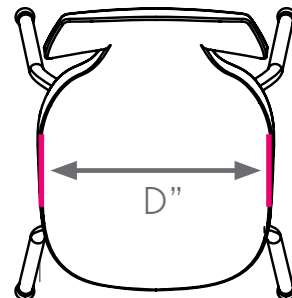

## DIMENSIONS:

\*UPS ELIGIBLE

MODEL #	SHELL (H")	A	B	C	D	E	F	G	F.C.	CUBE	WEIGHT
11844	C (8")	18"	12"	13.5"	12"	15"	8"	11"	125	1.2	6 lbs.
11845	C (10")	20"	12"	13.5"	12"	15"	10"	11"	125	1.2	7 lbs.
11846	C (12")	22"	12"	14.5"	12"	15"	12"	11"	125	1.2	7 lbs.
11847	B (14")	26"	14.5"	17"	14.5"	17.5"	14"	13.75"	125	2.0	9 lbs.
11848	B (16")	29"	14.5"	18"	14.5"	17.5"	16"	13.75"	125	2.0	9 lbs.
11849	A (18")	31"	16"	20.5"	16"	19.5"	18"	15"	125	2.7	10 lbs.

## OVERVIEW:

\*BIFMA compliant.

Comfortable seat helps students keep proper posture and provides support for back and legs. Flat seat pan with waterfall front edge. Available in 6 sizes, 8", 10", 12", 14", 16" and 18". Chair shell comes in 18 colors and frame in Chrome or Platinum.

The **SHELL** is 100% virgin polypropylene material with a shallow seat pan allowing four-position seating for infinite seating styles. The back supplies rigid support while being specifically designed with added flexibility that adapts to individual requirements and supplies long lasting comfort. The shell includes an integrated handle molded in for easy movement of the chair.

The **FRAME** is constructed of strong 1" x 18-gauge tubing that is chrome plated for long lasting, durable finish is capped off with our durable nylon base swivel glides (steel and felt also available). The shell is attached to 16-gauge brackets via a metal to metal steel riveted connection and includes an integrated handle molded in for easy pick-up and moving of the chair.