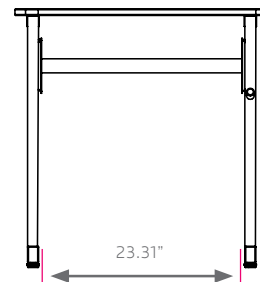

FRAME

- BLACK
- PLATINUM

EDGE CHOICES

- APPLE
- CHAMPAGNE
- FUCHSIA
- PURPLE
- BLACK
- CHARCOAL
- MINT
- RED
- BLUEBERRY
- CHOCOLATE
- MOCHA
- WHITE
- BURGUNDY
- CLEMENTINE
- NAVY
- YELLOW
- CERULEAN
- FOREST GREEN
- PERSIAN BLUE
- PLATINUM
- ORANGE

LAMINATE CHOICES

- AMBER CHERRY
- GOLDEN OAK
- PEWTER MESH
- ASIAN NIGHT
- GREY MESH
- TAN ECHO
- BLOND ECHO
- GREY NEBULA
- WILD CHERRY
- FUSION MAPLE
- NEW AGE OAK