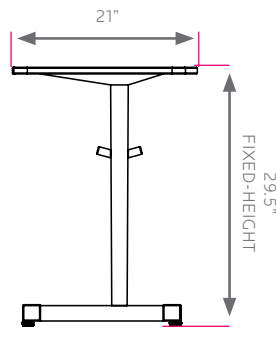

FRAME

- BLACK
- PLATINUM

EDGE CHOICES

- APPLE
- CHAMPAGNE
- FUCHSIA
- PURPLE
- BLACK
- CHARCOAL
- MINT
- RED
- BLUEBERRY
- CHOCOLATE
- MOCHA
- WHITE
- BURGUNDY
- CLEMENTINE
- NAVY
- YELLOW
- CERULEAN
- FOREST GREEN
- PERSIAN BLUE
- PLATINUM
- ORANGE

LAMINATE CHOICES

- AMBER CHERRY
- GOLDEN OAK
- PEWTER MESH
- ASIAN NIGHT
- GREY MESH
- TAN ECHO
- BLOND ECHO
- GREY NEBULA
- WILD CHERRY
- FUSION MAPLE
- NEW AGE OAK