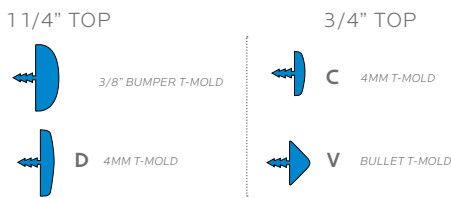

silhouette curve

29.5" fixed-height w/ glide

model #: 01654

DIMENSIONS + FREIGHT:

MODEL #	D"	W"	H"	F.C.	CUBE	WEIGHT
01654	21"	29"	29.5"	70	1.2	36 lbs.
carton	24"	34"	7"			

OVERVIEW:

Shipped ready to assemble, these desks have a heavy-duty work surface that won't sag under heavy books or equipment. The Silhouette Curve Desk is great for rows, pairs, or collaborative pods for learning in groups.

The **WORK SURFACE** consists of a 45 lb density particle board core with a .030" high pressure laminated surface and a .020" melamine backer sheet. The edge of the work surface features 3/8" bumper edge molding that is fastened every 6 to 8 inches to assure a long lasting fit. The frame is attached to the pre-drilled holes in the top with (6) #10 screws through a 1" x 1.75" 18-gauge steel channel. The mounting channel is welded to a 1" x 2" rectangular 16-gauge steel tube leg. The leg inserts are 1" x 1.75" 16-gauge steel tube and are **fixed in height at 29.5"**. Model 01654 comes standard with a lockable end-cap/**glide** combination. The legs are tied together for added strength with a 1" x 2" 16-gauge steel tube stretcher bar and (4) bolts.

SILHOUETTE TOP & EDGE PROFILE

OPTIONAL ACCESSORIES

MODEL #		D"	W"	H"	F.C.	CUBE	WEIGHT
17190	steel bookbox	15"	20"	4"	70	3.0	8 lbs.
17200	wire book-basket	15"	18"	3.5"	70	3.0	5 lbs.
30925	SW tray w/ housing	16.8"	13.5"	3"	70	1.2	8 lbs.
30926	EW tray w/ housing	16.8"	19.6"	3"	70	1.2	10 lbs.