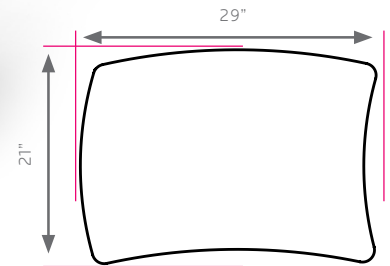

FRAME

- BLACK
- PLATINUM

EDGE CHOICES

- APPLE
- CHAMPAGNE
- FUCHSIA
- PURPLE
- BLACK
- CHARCOAL
- MINT
- RED
- BLUEBERRY
- CHOCOLATE
- MOCHA
- WHITE
- BURGUNDY
- CLEMENTINE
- NAVY
- YELLOW
- CERULEAN
- FOREST GREEN
- PERSIAN BLUE
- PLATINUM
- ORANGE

LAMINATE CHOICES

- AMBER CHERRY
- GOLDEN OAK
- PEWTER MESH
- ASIAN NIGHT
- GREY MESH
- TAN ECHO
- BLOND ECHO
- GREY NEBULA
- WILD CHERRY
- FUSION MAPLE
- NEW AGE OAK