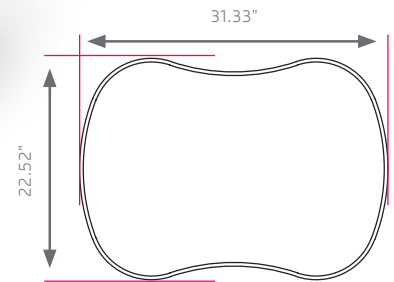

silhouette sequence

29.5" fixed-height w/ glide

model #: 01658

DIMENSIONS + FREIGHT:

MODEL #	D"	W"	H"	F.C.	CUBE	WEIGHT
01658	23"	31"	29.5"	70	1.2	36 lbs.
carton	24"	34"	7"			

OVERVIEW:

Shipped ready to assemble, these desks have a heavy-duty work surface that won't sag under heavy books or equipment. The Silhouette Sequence Desk is great for rows, pairs, or collaborative pods for learning in groups.

The **WORK SURFACE** consists of a 45 lb density particle board core with a .030" high pressure laminated surface and a .020" melamine backer sheet. The edge of the work surface features 3/8" bumper edge molding that is fastened every 6 to 8 inches to assure a long lasting fit. The frame is attached to the pre-drilled holes in the top with (6) #10 screws through a 1" x 1.75" 18-gauge steel channel. The mounting channel is welded to a 1" x 2" rectangular 16-gauge steel tube leg. The leg inserts are 1" x 1.75" 16-gauge steel tube and are **fixed-height at 29.5"**. Model 01658 comes standard with a lockable endcap/**glide** combination that resists tampering. The legs are tied together for added strength with a 1" x 2" 16-gauge steel tube stretcher bar and (4) bolts.

SILHOUETTE TOP & EDGE PROFILE

OPTIONAL ACCESSORIES

MODEL #		D"	W"	H"	F.C.	CUBE	WEIGHT
17190	steel bookbox	15"	20"	4"	70	3.0	8 lbs.
17200	wire book-basket	15"	18"	3.5"	70	3.0	5 lbs.
30925	SW tray w/ housing	16.8"	13.5"	3"	70	1.2	8 lbs.
30926	EW tray w/ housing	16.8"	19.6"	3"	70	1.2	10 lbs.

Model 01658.
Shown with fixed-height leg w/ glides and SW tote tray w/ housing Model 30925.

FRAME

- BLACK
- PLATINUM

EDGE CHOICES

- APPLE
- CHAMPAGNE
- FUCHSIA
- PURPLE
- BLACK
- CHARCOAL
- MINT
- RED
- BLUEBERRY
- CHOCOLATE
- MOCHA
- WHITE
- BURGUNDY
- CLEMENTINE
- NAVY
- YELLOW
- CERULEAN
- FOREST GREEN
- PERSIAN BLUE
- PLATINUM
- ORANGE