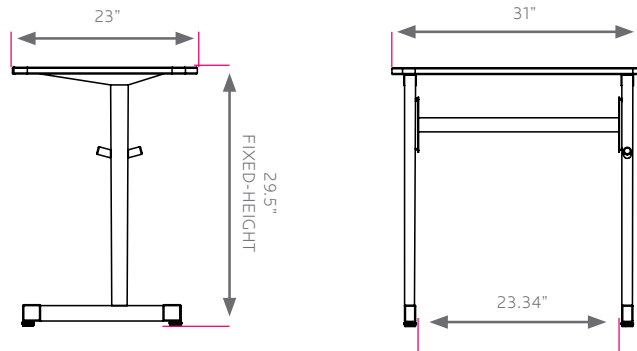

silhouette sequence

29.5" fixed-height w/ glide

model #: 01658

DIMENSIONS + FREIGHT:

MODEL #	D"	W"	H"	F.C.	CUBE	WEIGHT
01658	23"	31"	29.5"	70	1.2	36 lbs.
carton	24"	34"	7"			

OVERVIEW:

Shipped ready to assemble, these desks have a heavy-duty work surface that won't sag under heavy books or equipment. The Silhouette Sequence Desk is great for rows, pairs, or collaborative pods for learning in groups.

The **WORK SURFACE** consists of a 45 lb density particle board core with a .030" high pressure laminated surface and a .020" melamine backer sheet. The edge of the work surface features 3/8" bumper edge molding that is fastened every 6 to 8 inches to assure a long lasting fit. The frame is attached to the pre-drilled holes in the top with (6) #10 screws through a 1" x 1.75" 18-gauge steel channel. The mounting channel is welded to a 1" x 2" rectangular 16-gauge steel tube leg. The leg inserts are 1" x 1.75" 16-gauge steel tube and are **fixed-height at 29.5"**. Model 01658 comes standard with a lockable endcap/**glide** combination that resists tampering. The legs are tied together for added strength with a 1" x 2" 16-gauge steel tube stretcher bar and (4) bolts.

SILHOUETTE TOP & EDGE PROFILE

OPTIONAL ACCESSORIES

MODEL #		D"	W"	H"	F.C.	CUBE	WEIGHT
17190	steel bookbox	15"	20"	4"	70	3.0	8 lbs.
17200	wire book-basket	15"	18"	3.5"	70	3.0	5 lbs.
30925	SW tray w/ housing	16.8"	13.5"	3"	70	1.2	8 lbs.
30926	EW tray w/ housing	16.8"	19.6"	3"	70	1.2	10 lbs.

Model 01658.
Shown with fixed-height leg w/ glides and SW tote tray w/ housing Model 30925.

FRAME

- BLACK
- PLATINUM

EDGE CHOICES

- APPLE
- CHAMPAGNE
- FUCHSIA
- PURPLE
- BLACK
- CHARCOAL
- MINT
- RED
- BLUEBERRY
- CHOCOLATE
- MOCHA
- WHITE
- BURGUNDY
- CLEMENTINE
- NAVY
- YELLOW
- CERULEAN
- FOREST GREEN
- PERSIAN BLUE
- PLATINUM
- ORANGE