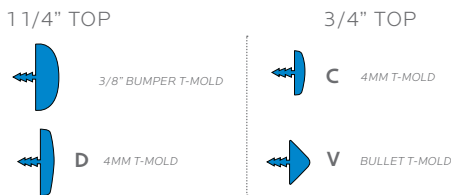

silhouette sequence

29.5" fixed-height w/ glide

model #: 01658

DIMENSIONS + FREIGHT:

MODEL #	D"	W"	H"	F.C.	CUBE	WEIGHT
01658	23"	31"	29.5"	70	1.2	36 lbs.
carton	24"	34"	7"			

OVERVIEW:

Shipped ready to assemble, these desks have a heavy-duty work surface that won't sag under heavy books or equipment. The Silhouette Sequence Desk is great for rows, pairs, or collaborative pods for learning in groups.

The **WORK SURFACE** consists of a 45 lb density particle board core with a .030" high pressure laminated surface and a .020" melamine backer sheet. The edge of the work surface features 3/8" bumper edge molding that is fastened every 6 to 8 inches to assure a long lasting fit. The frame is attached to the pre-drilled holes in the top with (6) #10 screws through a 1" x 1.75" 18-gauge steel channel. The mounting channel is welded to a 1" x 2" rectangular 16-gauge steel tube leg. The leg inserts are 1" x 1.75" 16-gauge steel tube and are **fixed-height at 29.5"**. Model 01658 comes standard with a lockable endcap/**glide** combination that resists tampering. The legs are tied together for added strength with a 1" x 2" 16-gauge steel tube stretcher bar and (4) bolts.

SILHOUETTE TOP & EDGE PROFILE

OPTIONAL ACCESSORIES

MODEL #		D"	W"	H"	F.C.	CUBE	WEIGHT
17190	steel bookbox	15"	20"	4"	70	3.0	8 lbs.
17200	wire book-basket	15"	18"	3.5"	70	3.0	5 lbs.
30925	SW tray w/ housing	16.8"	13.5"	3"	70	1.2	8 lbs.
30926	EW tray w/ housing	16.8"	19.6"	3"	70	1.2	10 lbs.