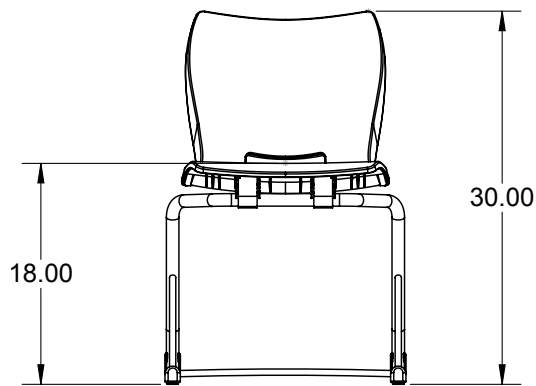

OVERVIEW:

Plato seating allows the student to comfortably face front and the side. The seatback offers some flex front-to-back and offers pronounced lumbar support, encouraging good posture and breathing on the part of the student.

- The shell rests on the frame, not rivets, to add comfort.
- High-density polypropylene with color throughout the shell.
- The legs are strong, 18-gauge welded steel.
- Use nylon glides for carpeted areas, felt for VCT and hard surfaces.
- Legs available in durable chrome finish only.

MATERIALS:

The **SHELL** is 100% virgin polypropylene material with a shallow seat pan allowing side-to-side movement. The back has integrated lumbar support for optimum comfort and minimal back pressure.

The **FRAME** is constructed of strong 1" x 14-gauge double walled tubing that is chrome plated for long lasting, durable finish is capped off with our resilient nylon base swivel glides (felt also available). The shell is attached to 16-gauge brackets via a metal to metal steel riveted connection and includes an integrated handle molded in for easy pick-up and moving of the chair.