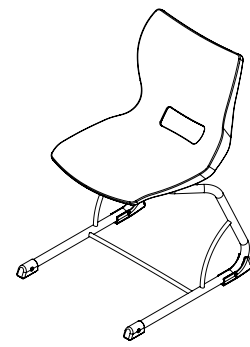

Plato™ Frame Color Options

PLATO SLED BASE, CHROME FRAME ONLY.

CHROME

CHR