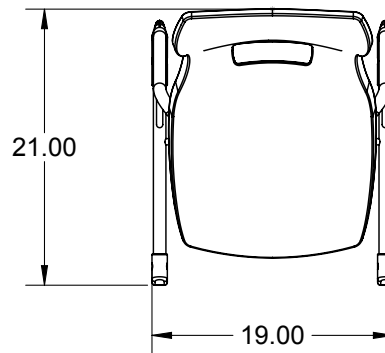

OVERVIEW:

Plato seating allows the student to comfortably face front and the side. The seatback offers some flex front-to-back and offers pronounced lumbar support, encouraging good posture and breathing on the part of the student.

- The shell rests on the frame, not rivets, to add comfort.
- High-density polypropylene with color throughout the shell.
- The legs are strong, 18-gauge welded steel.
- Use nylon glides for carpeted areas, felt for VCT and hard surfaces.
- Legs available in durable chrome finish only.

MATERIALS:

The **SHELL** is 100% virgin polypropylene material with a shallow seat pan allowing side-to-side movement. The back has integrated lumbar support for optimum comfort and minimal back pressure.

The **FRAME** is constructed of strong 1" x 14-gauge double walled tubing that is chrome plated for long lasting, durable finish is capped off with our resilient nylon base swivel glides (felt also available). The shell is attached to 16-gauge brackets via a metal to metal steel riveted connection and includes an integrated handle molded in for easy pick-up and moving of the chair.