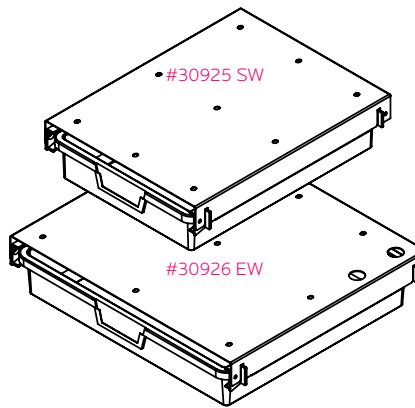

DIMENSIONS

MODEL #	D"	W"	H"	F.C.	WEIGHT
30925 SW	16.8"	13.5"	4"	70	8 lbs.
30926 EW	16.8"	19.6"	4"	70	10 lbs.

TRAY HOUSING

PLATINUM
PLT

TOTE TRAY

ABS CLEAR
PLASTIC