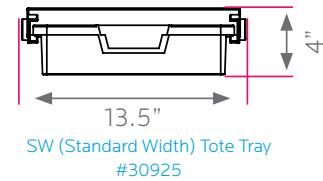

Available in standard width, 13.5" W (#30925) or extra wide, 19.6" W (#30926).

The tote housing is formed from one piece of 18 gauge steel powder coated for a long lasting durable finish. The clear totes are made of durable, recyclable and virtually indestructible ABS plastic, allowing the contents to be easily identified. The side rails, also made of ABS plastic, are designed to glide and tilt the tote with ease and hold the tote in the tilted open position. The side rails are mechanically riveted to the steel housing using steel rivets.

DIMENSIONS

MODEL #	D"	W"	H"	F.C.	WEIGHT
30925 SW	16.8"	13.5"	4"	70	8 lbs.
30926 EW	16.8"	19.6"	4"	70	10 lbs.

TRAY HOUSING

PLATINUM
PLT

TOTE TRAY

ABS CLEAR
PLASTIC

cascade tote tray + housing

MODEL #: 30925 & 30926

DIMENSIONS

MODEL #	D"	W"	H"	F.C.	WEIGHT
66000 SW	16 3/4"	12 1/4"	3"	70	8 lbs.
66010 EW	16 5/8"	18 3/8"	3"	70	10 lbs.

The side rails are made of super tough ABS plastic and designed to glide and tilt the tote with ease.

#30925 SW TOTE TRAY + HOUSING

Model 01267C. 20"d x 27"w. Shown in Pewter Mesh top with Forest Green edge and Platinum frame + 30925 SW Tray & housing.