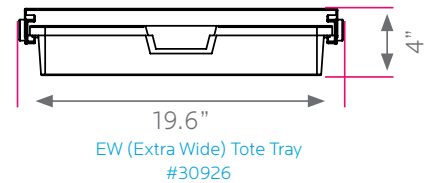

Available in standard width, 13.5" W (#30925) or extra wide, 19.6" W (#30926).

The tote housing is formed from one piece of 18 gauge steel powder coated for a long lasting durable finish. The clear totes are made of durable, recyclable and virtually indestructible ABS plastic, allowing the contents to be easily identified. The side rails, also made of ABS plastic, are designed to glide and tilt the tote with ease and hold the tote in the tilted open position. The side rails are mechanically riveted to the steel housing using steel rivets.

The tote housing is attached to the work surface using high-performance Hi-Low screws for increased pull-out resistance.

CASCADE TOTE TRAY COMPATIBILITY

DESKS	SW	EW
PLANNER™ STUDENT	✓	✓
PLANNER™ two-STUDENT	✓	✓
PLANNER™ three-STUDENT	✓	✓
HUDDLE - 8 LS	✓	✗
HUDDLE - 6	✗	✗
HUDDLE - 8	✗	✗

DIMENSIONS

MODEL #	D"	W"	H"	F.C.	WEIGHT
30925 SW	16.8"	13.5"	4"	70	8 lbs.
30926 EW	16.8"	19.6"	4"	70	10 lbs.

TRAY HOUSING

PLATINUM
PLT

TOTE TRAY

ABS CLEAR
PLASTIC

cascade tote tray + housing

MODEL #: 30925 & 30926

DIMENSIONS

MODEL #	D"	W"	H"	F.C.	WEIGHT
66000 SW	16 3/4"	12 1/4"	3"	70	8 lbs.
66010 EW	16 5/8"	18 3/8"	3"	70	10 lbs.

The side rails are made of super tough ABS plastic and designed to glide and tilt the tote with ease.