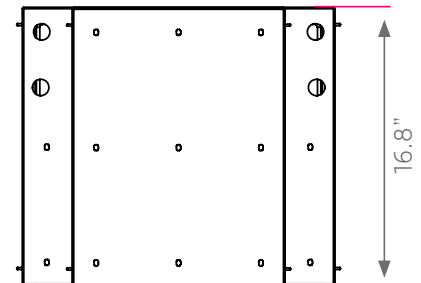

Available in standard width, 13.5" W (#30925) or extra wide, 19.6" W (#30926).

The tote housing is formed from one piece of 18 gauge steel powder coated for a long lasting durable finish. The clear totes are made of durable, recyclable and virtually indestructible ABS plastic, allowing the contents to be easily identified. The side rails, also made of ABS plastic, are designed to glide and tilt the tote with ease and hold the tote in the tilted open position. The side rails are mechanically riveted to the steel housing using steel rivets.

The tote housing is attached to the work surface using high-performance Hi-Low screws for increased pull-out resistance.

CASCADE TOTE TRAY COMPATIBILITY

DESKS	SW	EW
PLANNER™ STUDENT	✓	✓
PLANNER™ two-STUDENT	✓	✓
PLANNER™ three-STUDENT	✓	✓
HUDDLE - 8 LS	✓	✗
HUDDLE - 6	✗	✗
HUDDLE - 8	✗	✗

DIMENSIONS

MODEL #	D"	W"	H"	F.C.	WEIGHT
30925 SW	16.8"	13.5"	4"	70	8 lbs.
30926 EW	16.8"	19.6"	4"	70	10 lbs.

TRAY HOUSING

PLATINUM
PLT

TOTE TRAY

ABS CLEAR
PLASTIC

cascade tote tray + housing

MODEL #: 30925 & 30926

DIMENSIONS

MODEL #	D"	W"	H"	F.C.	WEIGHT
66000 SW	16 3/4"	12 1/4"	3"	70	8 lbs.
66010 EW	16 5/8"	18 3/8"	3"	70	10 lbs.

The side rails are made of super tough ABS plastic and designed to glide and tilt the tote with ease.